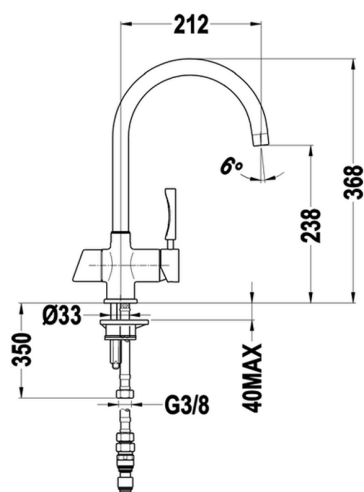

## Single lever sink mixer for OSMOSIS KITCHEN\_LC000011

MODEL **LC000011**

Single lever sink mixer for OSMOSIS, swivel spout, G.3/8" stainless steel flexible hose, With filters for Osmosis

AVAILABLE FINISHINGS

**21** 21 Chrome

CHARACTERISTICS

Cartridge Spare Parts **ZZ95273000**

**40 mm Cartridge**

2026-04-08