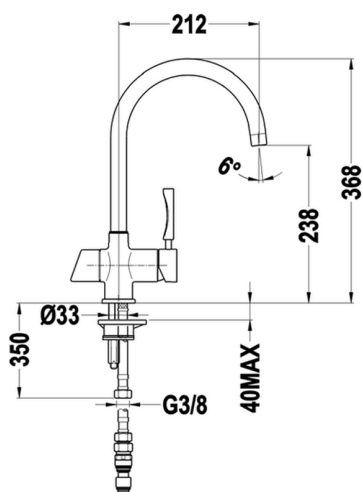

Single lever sink mixer for OSMOSIS KITCHEN_LC000011

MODEL **LC000011**

Single lever sink mixer for OSMOSIS,swivel spout,G.3/8" stainless steel flexible hose,With filters for Osmosis

AVAILABLE FINISHINGS

CHARACTERISTICS

Cartridge Spare Parts **ZZ95273000**

40 mm Cartridge

2026-06-14