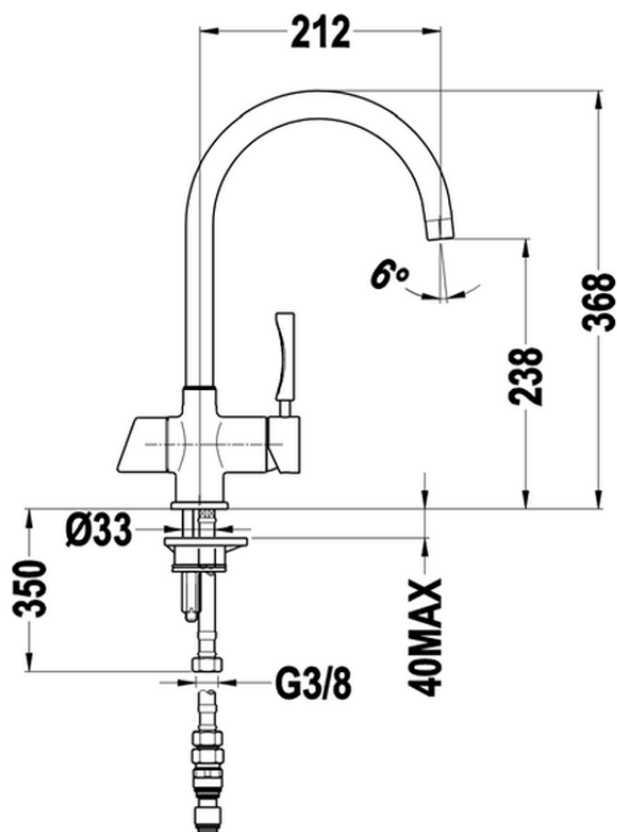

Single lever sink mixer for OSMOSIS KITCHEN_LC000011

LC000011

<https://en.cisal.it/single-lever-sink-mixer-for-osmosis-kitchen-lc000011>

2026-04-08