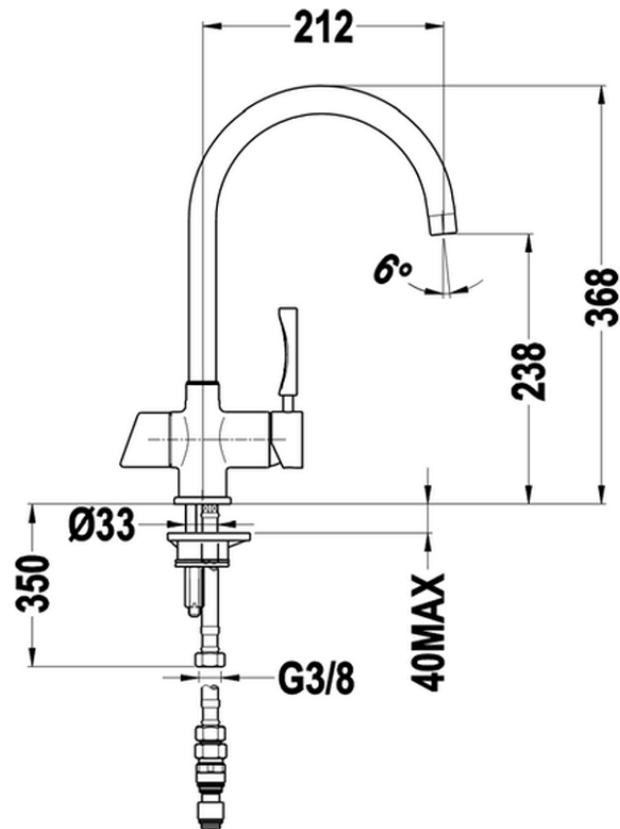

Single lever sink mixer for OSMOSIS KITCHEN_LC000011

LC000011

<https://en.cisal.it/single-lever-sink-mixer-for-osmosis-kitchen-lc000011>

2026-06-14