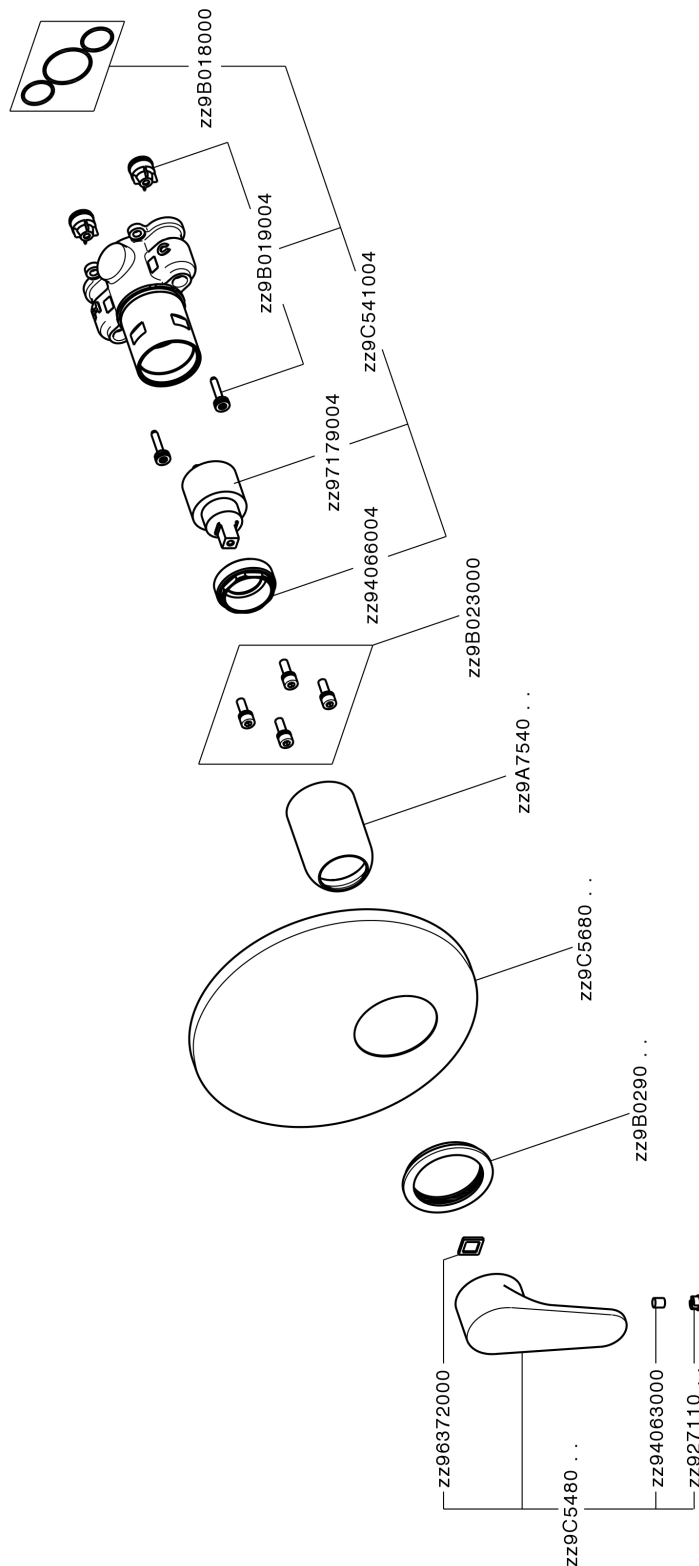

Exposed part for Single Lever One Box Valve ONE BOX_A30BM010

A30BM010

<https://en.cisal.it/exposed-part-for-single-lever-one-box-valve-one-box-a30bm010>

One Box Universal Concealed Part ONE BOX_ZA00B031

ZA00B031

<https://en.cisal.it/one-box-universal-concealed-part-one-box-za00b031>

One Box Universal Concealed Part ONE BOX_ZA00B030

ZA00B030

<https://en.cisal.it/one-box-universal-concealed-part-one-box-za00b030>

2026-06-08