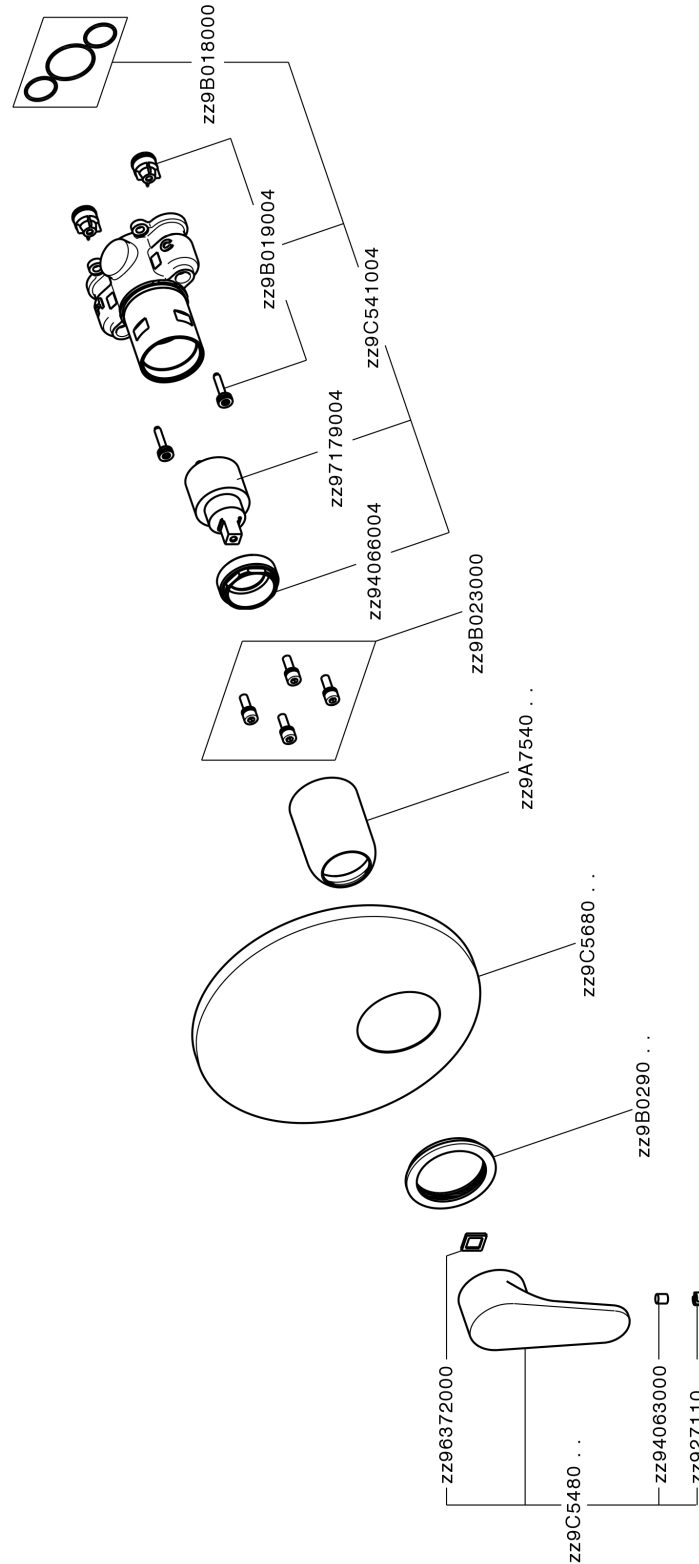

Exposed part for Single Lever One Box Valve ONE BOX_A30BM010

A30BM010

<https://en.cisal.it/exposed-part-for-single-lever-one-box-valve-one-box-a30bm010>

One Box Universal Concealed Part ONE BOX_ZA00B031

ZA00B031

<https://en.cisal.it/one-box-universal-concealed-part-one-box-za00b031>

One Box Universal Concealed Part ONE BOX_ZA00B030

ZA00B030

<https://en.cisal.it/one-box-universal-concealed-part-one-box-za00b030>

2026-05-19