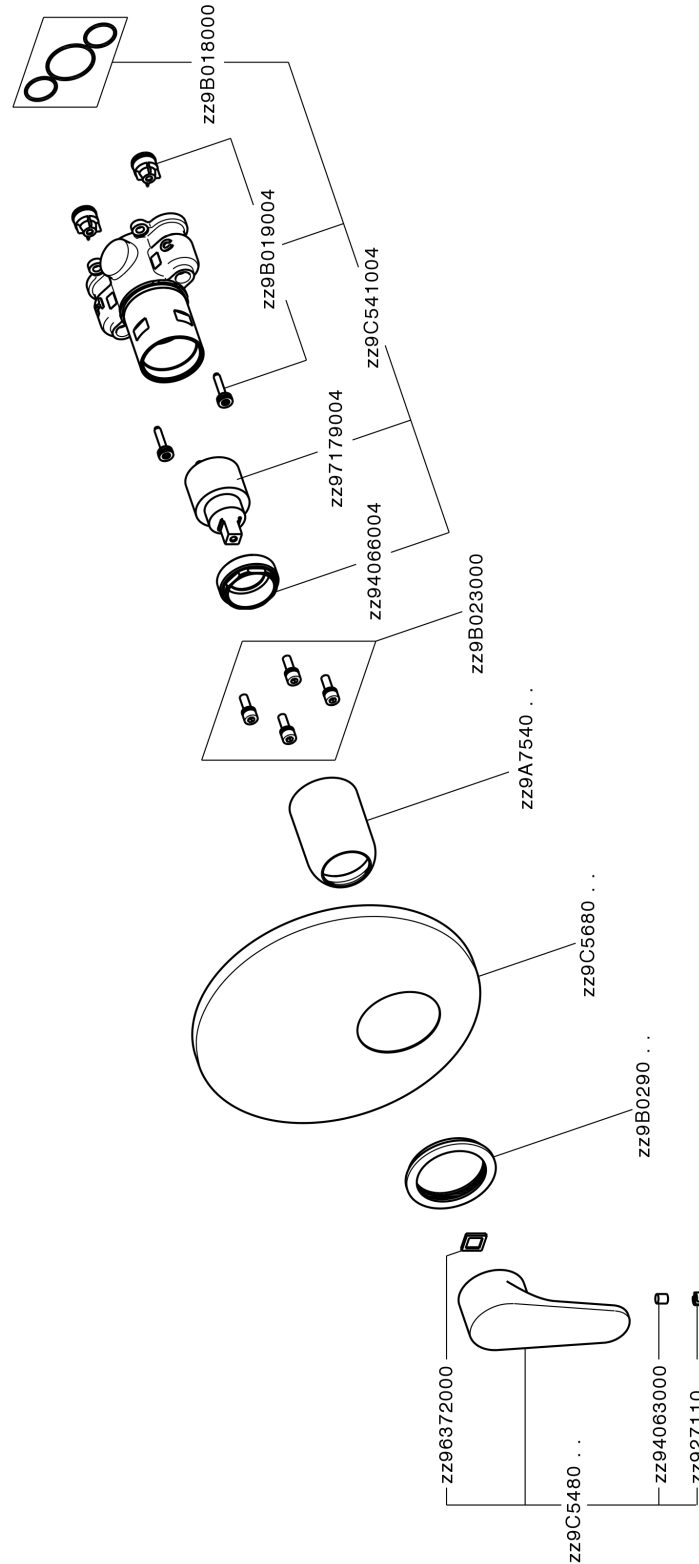

Exposed part for Single Lever One Box Valve ONE BOX_A30BM010

A30BM010

<https://en.cisal.it/exposed-part-for-single-lever-one-box-valve-one-box-a30bm010>

One Box Universal Concealed Part ONE BOX_ZA00B031

ZA00B031

<https://en.cisal.it/one-box-universal-concealed-part-one-box-za00b031>

One Box Universal Concealed Part ONE BOX_ZA00B030

ZA00B030

<https://en.cisal.it/one-box-universal-concealed-part-one-box-za00b030>

2026-06-14