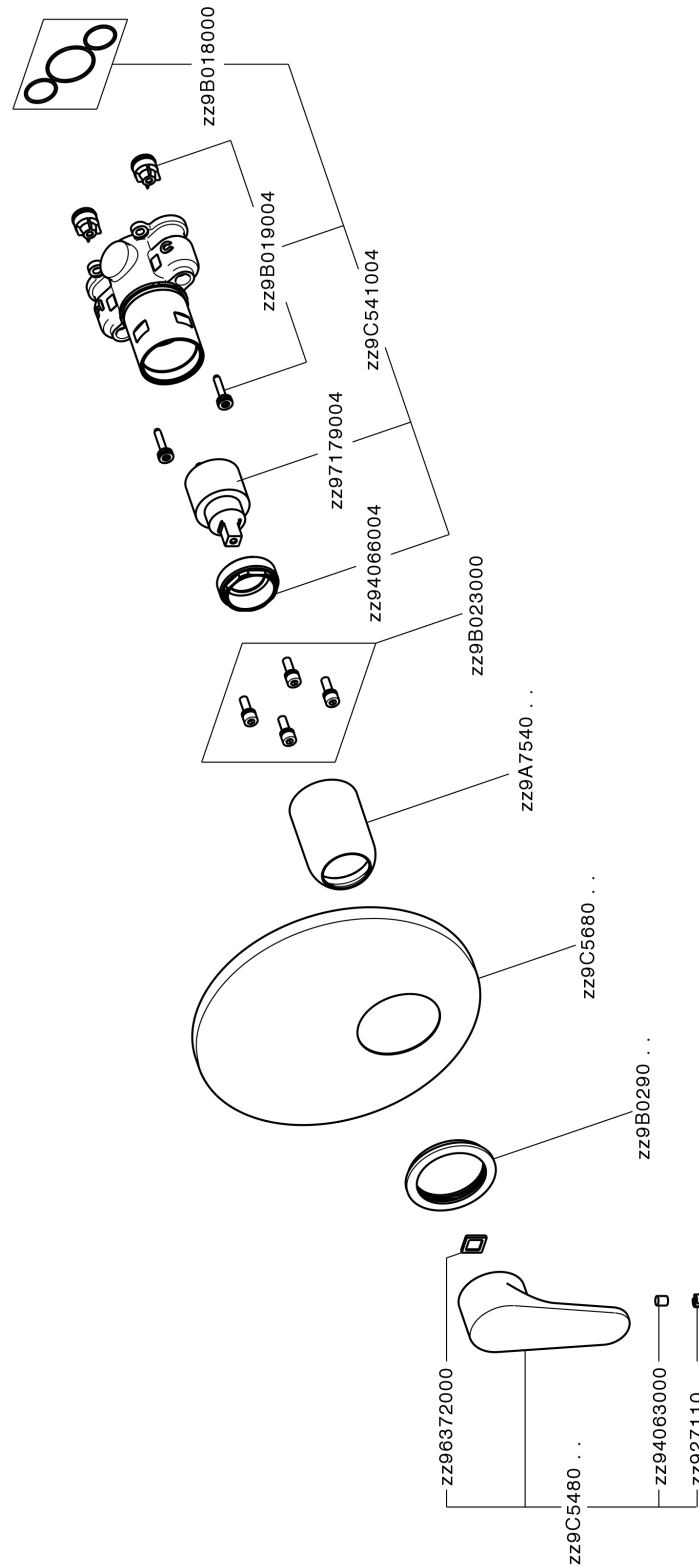

Exposed part for Single Lever One Box Valve ONE BOX_A30BM010

A30BM010

<https://en.cisal.it/exposed-part-for-single-lever-one-box-valve-one-box-a30bm010>

One Box Universal Concealed Part ONE BOX_ZA00B031

ZA00B031

<https://en.cisal.it/one-box-universal-concealed-part-one-box-za00b031>

One Box Universal Concealed Part ONE BOX_ZA00B030

ZA00B030

<https://en.cisal.it/one-box-universal-concealed-part-one-box-za00b030>

2026-04-05