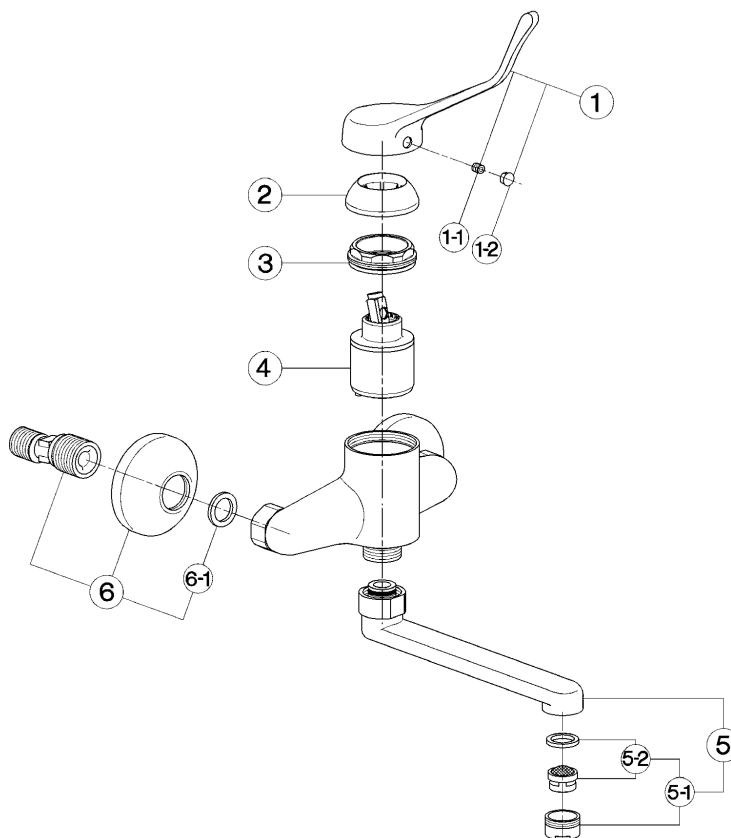

## Exposed single lever sink mixer CLINIC\_EL000400

MODEL **EL000400**

Exposed single lever sink mixer, swivel spout

AVAILABLE FINISHINGS

CHARACTERISTICS

Cartridge Spare Parts **ZZ92909000**

**43 mm Cartridge**

### EL 00040

- Monocomando livello
- Single lever sink mixer
- Einhand-Spültischbatterie
- Mitigeur évier

bar	PORTATA BOCCA DI EROGAZIONE * SPOUT FLOW RATE DURCHFLOSS WANNENEINLAUF DEBIT BEC DEVERSEUR l/min.
0.5	6
1	8
2	11.5
3	14
4	16
5	17.5

EL.4

EL000400

<https://en.cisal.it/exposed-single-lever-sink-mixer-clinicel000400>

2024-10-18