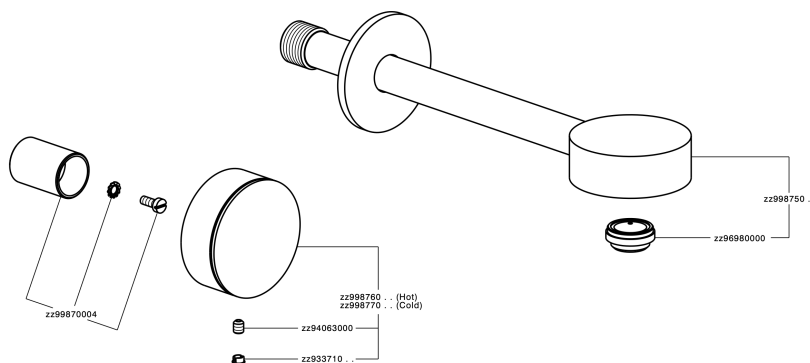

Exposed part for concealed washbasin mixer SLIM_SM013510

MODEL **SM013510**

Exposed part for concealed washbasin mixer, without concealed part, for item ZA033510

AVAILABLE FINISHINGS

-  **40** 40 Matt Black
-  **4Q** 4Q Matt White
-  **6T** 6T Chrome/Matt Black
-  **7D** 7D Polished Nickel/Matt Black

CHARACTERISTICS

Installation **Concealed**
 Required concealed parts **ZA033510**

Exposed part for concealed washbasin mixer SLIM_SM013510

SM013510

<https://en.cisal.it/exposed-part-for-concealed-washbasin-mixer-slim-sm013510>

Concealed washbasin mixer CONCEALED_ZA033510

MODEL **ZA033510**

Concealed washbasin mixer, with two right headvalves

AVAILABLE FINISHINGS

CHARACTERISTICS

Concealed **1**

2026-06-14