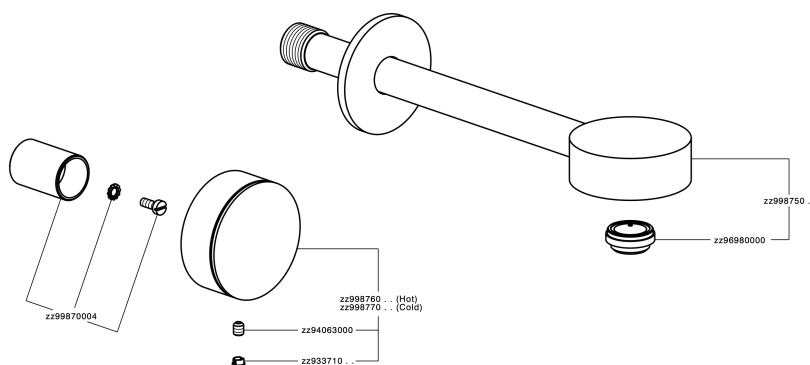

Exposed part for concealed washbasin mixer SLIM_SM013510

MODEL **SM013510**

Exposed part for concealed washbasin mixer, without concealed part, for item ZA033510

AVAILABLE FINISHINGS

-  **40** 40 Matt Black
-  **4Q** 4Q Matt White
-  **6T** 6T Chrome/Matt Black
-  **7D** 7D Polished Nickel/Matt Black

CHARACTERISTICS

Installation **Concealed**
 Required concealed parts **ZA033510**

Exposed part for concealed washbasin mixer SLIM_SM013510

SM013510

<https://en.cisal.it/exposed-part-for-concealed-washbasin-mixer-slim-sm013510>

Concealed washbasin mixer CONCEALED_ZA033510

MODEL **ZA033510**

Concealed washbasin mixer, with two right headvalves

AVAILABLE FINISHINGS

CHARACTERISTICS

Concealed **1**

2026-04-26