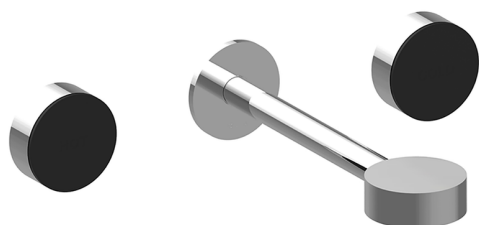

Exposed part for concealed washbasin mixer SLIM_SM013510

MODEL **SM013510**

Exposed part for concealed washbasin mixer, without concealed part, for item ZA033510

AVAILABLE FINISHINGS

-  **40** 40 Matt Black
-  **4Q** 4Q Matt White
-  **6T** 6T Chrome/Matt Black
-  **7D** 7D Polished Nickel/Matt Black

CHARACTERISTICS

Installation **Concealed**
 Required concealed parts **ZA033510**

Exposed part for concealed washbasin mixer SLIM_SM013510

SM013510

<https://en.cisal.it/exposed-part-for-concealed-washbasin-mixer-slim-sm013510>

Concealed washbasin mixer CONCEALED_ZA033510

MODEL **ZA033510**

Concealed washbasin mixer, with two right headvalves

AVAILABLE FINISHINGS

CHARACTERISTICS

Concealed **1**

2026-04-26