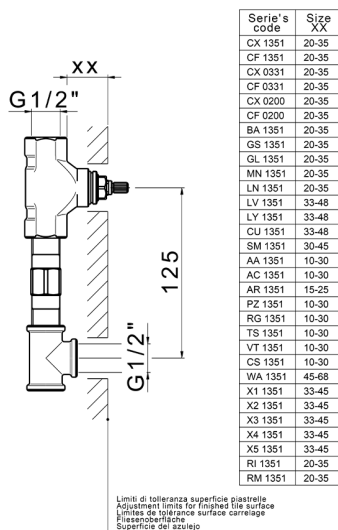

Exposed part for concealed washbasin mixer SLIM_SM013510

MODEL **SM013510**

Exposed part for concealed washbasin mixer, without concealed part, for item ZA033510

AVAILABLE FINISHINGS

-  **40** 40 Matt Black
-  **4Q** 4Q Matt White
-  **6T** 6T Chrome/Matt Black
-  **7D** 7D Polished Nickel/Matt Black

CHARACTERISTICS

Installation **Concealed**
 Required concealed parts **ZA033510**

Exposed part for concealed washbasin mixer SLIM_SM013510

SM013510

<https://en.cisal.it/exposed-part-for-concealed-washbasin-mixer-slim-sm013510>

Concealed washbasin mixer CONCEALED_ZA033510

MODEL **ZA033510**

Concealed washbasin mixer, with two right headvalves

AVAILABLE FINISHINGS

CHARACTERISTICS

Concealed **1**

2026-04-26