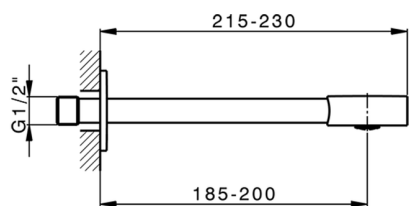

Exposed part for concealed washbasin mixer SLIM_SM013510

MODEL **SM013510**

Exposed part for concealed washbasin mixer, without concealed part, for item ZA033510

AVAILABLE FINISHINGS

-  **40** 40 Matt Black
-  **4Q** 4Q Matt White
-  **6T** 6T Chrome/Matt Black
-  **7D** 7D Polished Nickel/Matt Black

CHARACTERISTICS

Installation **Concealed**
 Required concealed parts **ZA033510**

Exposed part for concealed washbasin mixer SLIM_SM013510

SM013510

<https://en.cisal.it/exposed-part-for-concealed-washbasin-mixer-slim-sm013510>

Concealed washbasin mixer CONCEALED_ZA033510

MODEL **ZA033510**

Concealed washbasin mixer, with two right headvalves

AVAILABLE FINISHINGS

CHARACTERISTICS

Concealed **1**

2026-04-26