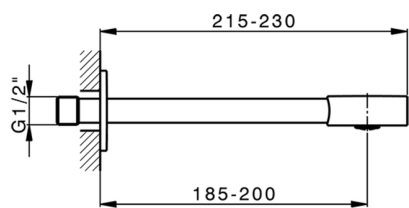

Exposed part for concealed washbasin mixer SLIM_SM013510

MODEL **SM013510**

Exposed part for concealed washbasin mixer, without concealed part, for item ZA033510

AVAILABLE FINISHINGS

-  **40** 40 Matt Black
-  **4Q** 4Q Matt White
-  **6T** 6T Chrome/Matt Black
-  **7D** 7D Polished Nickel/Matt Black

CHARACTERISTICS

Installation **Concealed**
 Required concealed parts **ZA033510**

Exposed part for concealed washbasin mixer SLIM_SM013510

SM013510

<https://en.cisal.it/exposed-part-for-concealed-washbasin-mixer-slim-sm013510>

Concealed washbasin mixer CONCEALED_ZA033510

MODEL **ZA033510**

Concealed washbasin mixer, with two right headvalves

AVAILABLE FINISHINGS

CHARACTERISTICS

Concealed **1**

2026-06-14