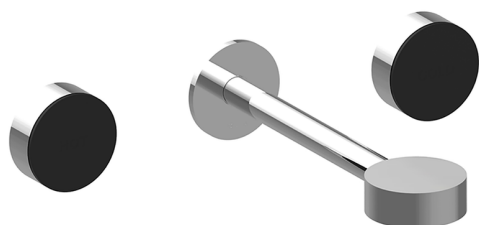

Exposed part for concealed washbasin mixer SLIM_SM013510

MODEL **SM013510**

Exposed part for concealed washbasin mixer, without concealed part, for item ZA033510

AVAILABLE FINISHINGS

-  **40** 40 Matt Black
-  **4Q** 4Q Matt White
-  **6T** 6T Chrome/Matt Black
-  **7D** 7D Polished Nickel/Matt Black

CHARACTERISTICS

Installation **Concealed**
 Required concealed parts **ZA033510**

Exposed part for concealed washbasin mixer SLIM_SM013510

SM013510

<https://en.cisal.it/exposed-part-for-concealed-washbasin-mixer-slim-sm013510>

Concealed washbasin mixer CONCEALED_ZA033510

MODEL **ZA033510**

Concealed washbasin mixer, with two right headvalves

AVAILABLE FINISHINGS

CHARACTERISTICS

Concealed **1**

2026-06-14