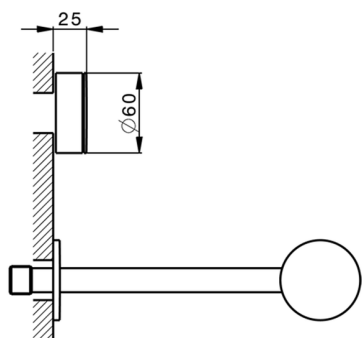

Exposed part for concealed washbasin mixer SLIM_SM013510

MODEL **SM013510**

Exposed part for concealed washbasin mixer, without concealed part, for item ZA033510

AVAILABLE FINISHINGS

-  **40** 40 Matt Black
-  **4Q** 4Q Matt White
-  **6T** 6T Chrome/Matt Black
-  **7D** 7D Polished Nickel/Matt Black

CHARACTERISTICS

Installation **Concealed**
 Required concealed parts **ZA033510**

Exposed part for concealed washbasin mixer SLIM_SM013510

SM013510

<https://en.cisal.it/exposed-part-for-concealed-washbasin-mixer-slim-sm013510>

Concealed washbasin mixer CONCEALED_ZA033510

MODEL **ZA033510**

Concealed washbasin mixer, with two right headvalves

AVAILABLE FINISHINGS

CHARACTERISTICS

Concealed **1**

2026-04-26