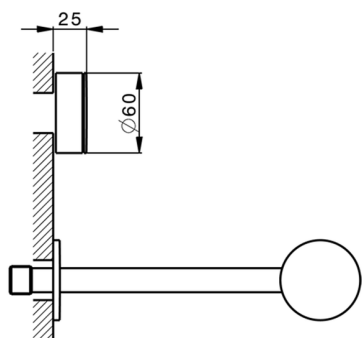

Exposed part for concealed washbasin mixer SLIM_SM013510

MODEL **SM013510**

Exposed part for concealed washbasin mixer, without concealed part, for item ZA033510

AVAILABLE FINISHINGS

-  **40** 40 Matt Black
-  **4Q** 4Q Matt White
-  **6T** 6T Chrome/Matt Black
-  **7D** 7D Polished Nickel/Matt Black

CHARACTERISTICS

Installation **Concealed**
 Required concealed parts **ZA033510**

Exposed part for concealed washbasin mixer SLIM_SM013510

SM013510

<https://en.cisal.it/exposed-part-for-concealed-washbasin-mixer-slim-sm013510>

Concealed washbasin mixer CONCEALED_ZA033510

MODEL **ZA033510**

Concealed washbasin mixer, with two right headvalves

AVAILABLE FINISHINGS

CHARACTERISTICS

Concealed **1**

2026-06-14