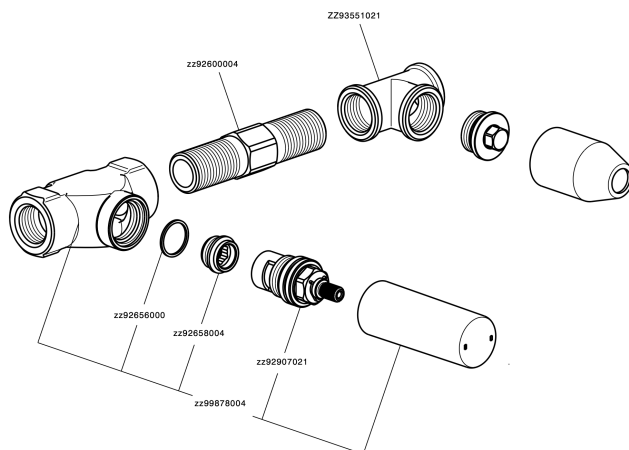

## Exposed part for concealed washbasin mixer SLIM\_SM013510

SM013510

<https://en.cisal.it/exposed-part-for-concealed-washbasin-mixer-slim-sm013510>

## Concealed washbasin mixer CONCEALED\_ZA033510

ZA033510

<https://en.cisal.it/concealed-washbasin-mixer-concealed-za033510>

2026-05-17