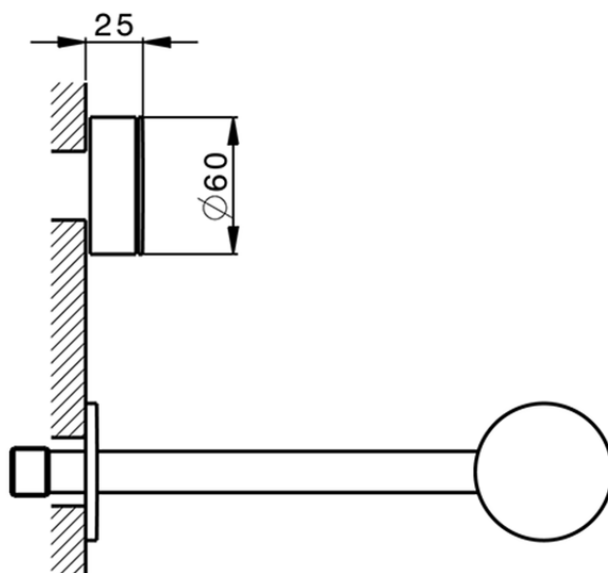

## Exposed part for concealed washbasin mixer SLIM\_SM013510

SM013510

<https://en.cisal.it/exposed-part-for-concealed-washbasin-mixer-slim-sm013510>

Serie's code	Size XX
CX 1351	20-35
CF 1351	20-35
CX 0331	20-35
CF 0331	20-35
CX 0200	20-35
CF 0200	20-35
BA 1351	20-35
GS 1351	20-35
GL 1351	20-35
MN 1351	20-35
LN 1351	20-35
LV 1351	33-48
LY 1351	33-48
CU 1351	33-48
SM 1351	30-45
AA 1351	10-30
AC 1351	10-30
AR 1351	15-25
PZ 1351	10-30
RG 1351	10-30
TS 1351	10-30
VT 1351	10-30
CS 1351	10-30
WA 1351	45-68
X1 1351	33-45
X2 1351	33-45
X3 1351	33-45
X4 1351	33-45
X5 1351	33-45
RI 1351	20-35
RM 1351	20-35

Limiti di tolleranza superficie piastrelle  
 Adjustment limits for finished tile surface  
 Limites de tolérance surface carrelage  
 Fliesenoberfläche  
 Superficie del azulejo

ZA033510

<https://en.cisal.it/concealed-washbasin-mixer-concealed-za033510>