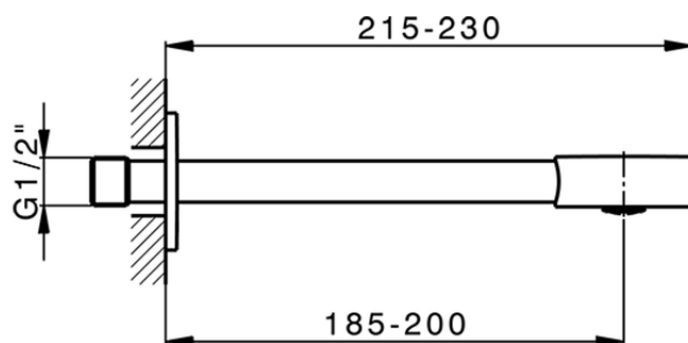

## Exposed part for concealed washbasin mixer SLIM\_SM013510

SM013510

<https://en.cisal.it/exposed-part-for-concealed-washbasin-mixer-slim-sm013510>

Serie's code	Size XX
CX 1351	20-35
CF 1351	20-35
CX 0331	20-35
CF 0331	20-35
CX 0200	20-35
CF 0200	20-35
BA 1351	20-35
GS 1351	20-35
GL 1351	20-35
MN 1351	20-35
LN 1351	20-35
LV 1351	33-48
LY 1351	33-48
CU 1351	33-48
SM 1351	30-45
AA 1351	10-30
AC 1351	10-30
AR 1351	15-25
PZ 1351	10-30
RG 1351	10-30
TS 1351	10-30
VT 1351	10-30
CS 1351	10-30
WA 1351	45-68
X1 1351	33-45
X2 1351	33-45
X3 1351	33-45
X4 1351	33-45
X5 1351	33-45
RI 1351	20-35
RM 1351	20-35

Limiti di tolleranza superficie piastrelle  
 Adjustment limits for finished tile surface  
 Limites de tolérance surface carrelage  
 Fliesenoberfläche  
 Superficie del azulejo

ZA033510

<https://en.cisal.it/concealed-washbasin-mixer-concealed-za033510>