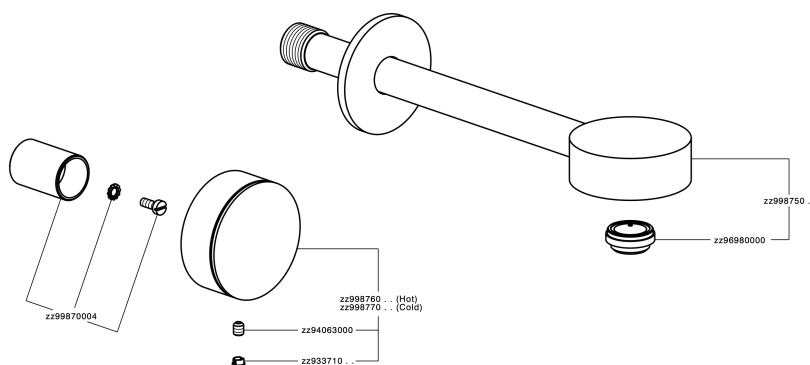

Exposed part for concealed washbasin mixer SLIM_SM013510

MODEL **SM013510**

Exposed part for concealed washbasin mixer, without concealed part, for item ZA033510

AVAILABLE FINISHINGS

-  **40** 40 Matt Black
-  **4Q** 4Q Matt White
-  **6T** 6T Chrome/Matt Black
-  **7D** 7D Polished Nickel/Matt Black

CHARACTERISTICS

Installation **Concealed**
 Required concealed parts **ZA033510**

Exposed part for concealed washbasin mixer SLIM_SM013510

SM013510

<https://en.cisal.it/exposed-part-for-concealed-washbasin-mixer-slim-sm013510>

Concealed washbasin mixer CONCEALED_ZA033510

MODEL **ZA033510**

Concealed washbasin mixer, with two right headvalves

AVAILABLE FINISHINGS

 **04** 04 Without finishing

CHARACTERISTICS

Concealed **1**

2026-05-17