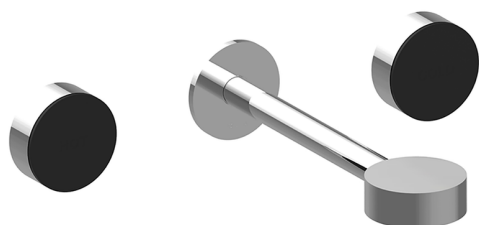

Exposed part for concealed washbasin mixer SLIM_SM013510

MODEL **SM013510**

Exposed part for concealed washbasin mixer, without concealed part, for item ZA033510

AVAILABLE FINISHINGS

-  **40** 40 Matt Black
-  **4Q** 4Q Matt White
-  **6T** 6T Chrome/Matt Black
-  **7D** 7D Polished Nickel/Matt Black

CHARACTERISTICS

Installation **Concealed**
 Required concealed parts **ZA033510**

Exposed part for concealed washbasin mixer SLIM_SM013510

SM013510

<https://en.cisal.it/exposed-part-for-concealed-washbasin-mixer-slim-sm013510>

Concealed washbasin mixer CONCEALED_ZA033510

MODEL **ZA033510**

Concealed washbasin mixer, with two right headvalves

AVAILABLE FINISHINGS

04 04 Without finishing

CHARACTERISTICS

Concealed **1**

2026-04-27