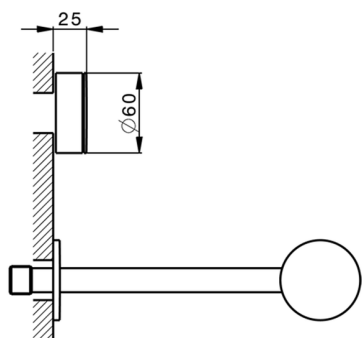

Exposed part for concealed washbasin mixer SLIM_SM013510

MODEL **SM013510**

Exposed part for concealed washbasin mixer, without concealed part, for item ZA033510

AVAILABLE FINISHINGS

-  **40** 40 Matt Black
-  **4Q** 4Q Matt White
-  **6T** 6T Chrome/Matt Black
-  **7D** 7D Polished Nickel/Matt Black

CHARACTERISTICS

Installation **Concealed**
 Required concealed parts **ZA033510**

Exposed part for concealed washbasin mixer SLIM_SM013510

SM013510

<https://en.cisal.it/exposed-part-for-concealed-washbasin-mixer-slim-sm013510>

Concealed washbasin mixer CONCEALED_ZA033510

MODEL **ZA033510**

Concealed washbasin mixer, with two right headvalves

AVAILABLE FINISHINGS

 **04** 04 Without finishing

CHARACTERISTICS

Concealed **1**

2026-05-17