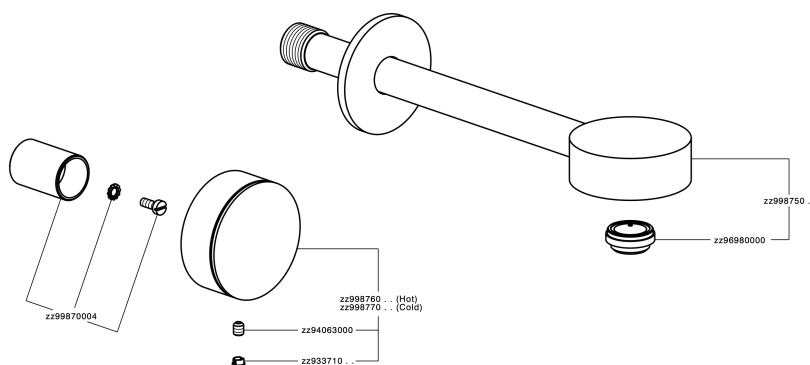

Exposed part for concealed washbasin mixer SLIM_SM013510

MODEL **SM013510**

Exposed part for concealed washbasin mixer, without concealed part, for item ZA033510

AVAILABLE FINISHINGS

-  **40** 40 Matt Black
-  **4Q** 4Q Matt White
-  **6T** 6T Chrome/Matt Black
-  **7D** 7D Polished Nickel/Matt Black

CHARACTERISTICS

Installation **Concealed**
 Required concealed parts **ZA033510**

Exposed part for concealed washbasin mixer SLIM_SM013510

SM013510

<https://en.cisal.it/exposed-part-for-concealed-washbasin-mixer-slim-sm013510>

Concealed washbasin mixer CONCEALED_ZA033510

MODEL **ZA033510**

Concealed washbasin mixer, with two right headvalves

AVAILABLE FINISHINGS

04 04 Without finishing

CHARACTERISTICS

Concealed **1**

2026-04-27