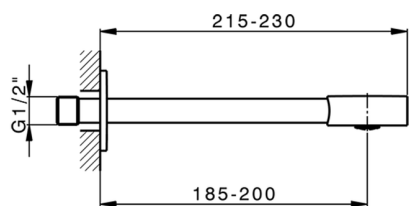

Exposed part for concealed washbasin mixer SLIM_SM013510

MODEL **SM013510**

Exposed part for concealed washbasin mixer, without concealed part, for item ZA033510

AVAILABLE FINISHINGS

-  **40** 40 Matt Black
-  **4Q** 4Q Matt White
-  **6T** 6T Chrome/Matt Black
-  **7D** 7D Polished Nickel/Matt Black

CHARACTERISTICS

Installation **Concealed**
 Required concealed parts **ZA033510**

Exposed part for concealed washbasin mixer SLIM_SM013510

SM013510

<https://en.cisal.it/exposed-part-for-concealed-washbasin-mixer-slim-sm013510>

Concealed washbasin mixer CONCEALED_ZA033510

MODEL **ZA033510**

Concealed washbasin mixer, with two right headvalves

AVAILABLE FINISHINGS

04 04 Without finishing

CHARACTERISTICS

Concealed **1**

2026-04-27