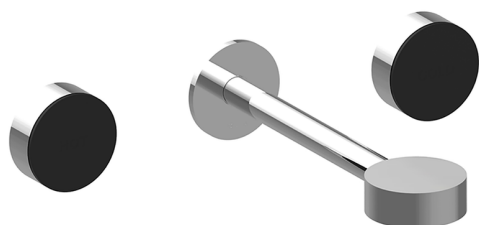

Exposed part for concealed washbasin mixer SLIM_SM013510

MODEL **SM013510**

Exposed part for concealed washbasin mixer, without concealed part, for item ZA033510

AVAILABLE FINISHINGS

-  **40** 40 Matt Black
-  **4Q** 4Q Matt White
-  **6T** 6T Chrome/Matt Black
-  **7D** 7D Polished Nickel/Matt Black

CHARACTERISTICS

Installation **Concealed**
 Required concealed parts **ZA033510**

Exposed part for concealed washbasin mixer SLIM_SM013510

SM013510

<https://en.cisal.it/exposed-part-for-concealed-washbasin-mixer-slim-sm013510>

Concealed washbasin mixer CONCEALED_ZA033510

MODEL **ZA033510**

Concealed washbasin mixer, with two right headvalves

AVAILABLE FINISHINGS

 **04** 04 Without finishing

CHARACTERISTICS

Concealed **1**

2026-05-17