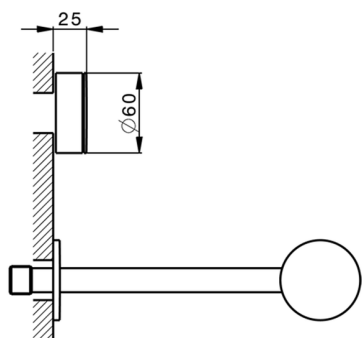

Exposed part for concealed washbasin mixer SLIM_SM013510

MODEL **SM013510**

Exposed part for concealed washbasin mixer, without concealed part, for item ZA033510

AVAILABLE FINISHINGS

-  **40** 40 Matt Black
-  **4Q** 4Q Matt White
-  **6T** 6T Chrome/Matt Black
-  **7D** 7D Polished Nickel/Matt Black

CHARACTERISTICS

Installation **Concealed**
 Required concealed parts **ZA033510**

Exposed part for concealed washbasin mixer SLIM_SM013510

SM013510

<https://en.cisal.it/exposed-part-for-concealed-washbasin-mixer-slim-sm013510>

Concealed washbasin mixer CONCEALED_ZA033510

MODEL **ZA033510**

Concealed washbasin mixer, with two right headvalves

AVAILABLE FINISHINGS

04 04 Without finishing

CHARACTERISTICS

Concealed **1**

2026-04-27