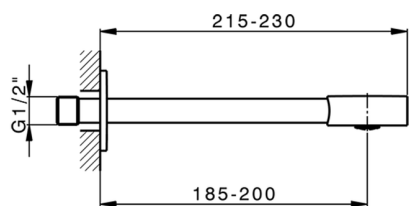

Exposed part for concealed washbasin mixer SLIM_SM013510

MODEL **SM013510**

Exposed part for concealed washbasin mixer, without concealed part, for item ZA033510

AVAILABLE FINISHINGS

-  **40** 40 Matt Black
-  **4Q** 4Q Matt White
-  **6T** 6T Chrome/Matt Black
-  **7D** 7D Polished Nickel/Matt Black

CHARACTERISTICS

Installation **Concealed**
 Required concealed parts **ZA033510**

Exposed part for concealed washbasin mixer SLIM_SM013510

SM013510

<https://en.cisal.it/exposed-part-for-concealed-washbasin-mixer-slim-sm013510>

Concealed washbasin mixer CONCEALED_ZA033510

MODEL **ZA033510**

Concealed washbasin mixer, with two right headvalves

AVAILABLE FINISHINGS

 **04** 04 Without finishing

CHARACTERISTICS

Concealed **1**

2026-05-17