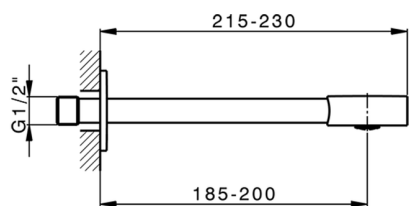

Exposed part for concealed washbasin mixer SLIM_SM013510

MODEL **SM013510**

Exposed part for concealed washbasin mixer, without concealed part, for item ZA033510

AVAILABLE FINISHINGS

-  **40** 40 Matt Black
-  **4Q** 4Q Matt White
-  **6T** 6T Chrome/Matt Black
-  **7D** 7D Polished Nickel/Matt Black

CHARACTERISTICS

Installation **Concealed**
 Required concealed parts **ZA033510**

Exposed part for concealed washbasin mixer SLIM_SM013510

SM013510

<https://en.cisal.it/exposed-part-for-concealed-washbasin-mixer-slim-sm013510>

Concealed washbasin mixer CONCEALED_ZA033510

MODEL **ZA033510**

Concealed washbasin mixer, with two right headvalves

AVAILABLE FINISHINGS

 **04** 04 Without finishing

CHARACTERISTICS

Concealed **1**

2026-04-06