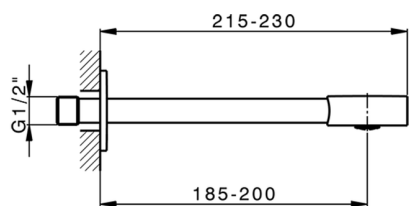

## Exposed part for concealed washbasin mixer SLIM\_SM013510

MODEL **SM013510**

Exposed part for concealed washbasin mixer, without concealed part, for item ZA033510

## Exposed part for concealed washbasin mixer SLIM\_SM013510

SM013510

<https://en.cisal.it/exposed-part-for-concealed-washbasin-mixer-slim-sm013510>