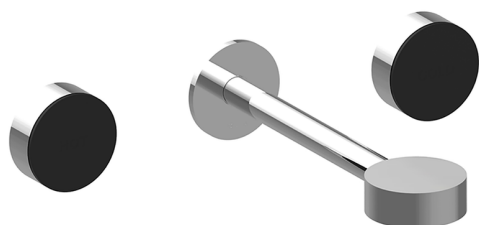

Exposed part for concealed washbasin mixer SLIM_SM013510

MODEL **SM013510**

Exposed part for concealed washbasin mixer, without concealed part, for item ZA033510

AVAILABLE FINISHINGS

-  **40** 40 Matt Black
-  **4Q** 4Q Matt White
-  **6T** 6T Chrome/Matt Black
-  **7D** 7D Polished Nickel/Matt Black

CHARACTERISTICS

Installation **Concealed**
 Required concealed parts **ZA033510**

Exposed part for concealed washbasin mixer SLIM_SM013510

SM013510

<https://en.cisal.it/exposed-part-for-concealed-washbasin-mixer-slim-sm013510>

Concealed washbasin mixer CONCEALED_ZA033510

MODEL **ZA033510**

Concealed washbasin mixer, with two right headvalves

AVAILABLE FINISHINGS

 **04** 04 Without finishing

CHARACTERISTICS

Concealed **1**

2026-04-06