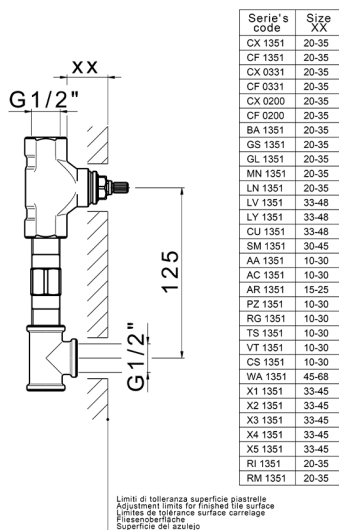

## Exposed part for concealed washbasin mixer SLIM\_SM013510

SM013510

<https://en.cisal.it/exposed-part-for-concealed-washbasin-mixer-slim-sm013510>

## Concealed washbasin mixer CONCEALED\_ZA033510

MODEL **ZA033510**

Concealed washbasin mixer, with two right headvalves

AVAILABLE FINISHINGS

**04** 04 Without finishing

CHARACTERISTICS

Concealed **1**

2026-04-30