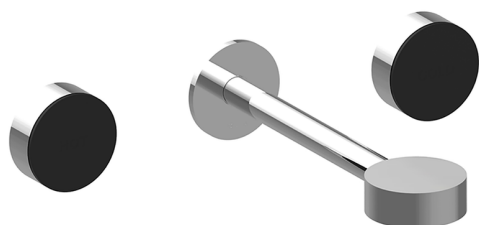

## Exposed part for concealed washbasin mixer SLIM\_SM013510

MODEL **SM013510**

Exposed part for concealed washbasin mixer, without concealed part, for item ZA033510

## Exposed part for concealed washbasin mixer SLIM\_SM013510

SM013510

<https://en.cisal.it/exposed-part-for-concealed-washbasin-mixer-slim-sm013510>

## Concealed washbasin mixer CONCEALED\_ZA033510

MODEL **ZA033510**

Concealed washbasin mixer, with two right headvalves

AVAILABLE FINISHINGS

**04** 04 Without finishing

CHARACTERISTICS

Concealed **1**

2026-04-30