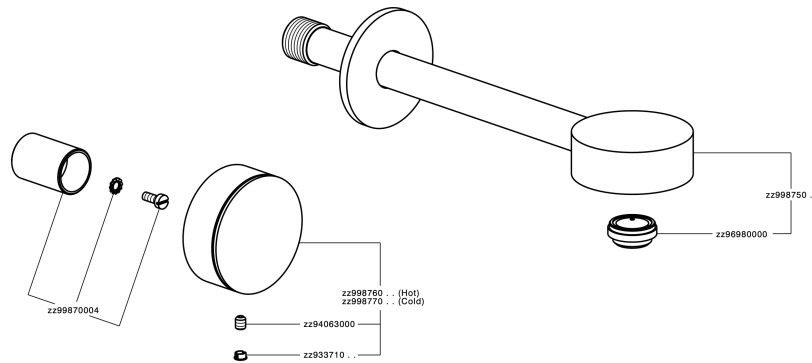

Exposed part for concealed washbasin mixer SLIM_SM013510

MODEL **SM013510**

Exposed part for concealed washbasin mixer, without concealed part, for item ZA033510

AVAILABLE FINISHINGS

-  **40** 40 Matt Black
-  **4Q** 4Q Matt White
-  **6T** 6T Chrome/Matt Black
-  **7D** 7D Polished Nickel/Matt Black

CHARACTERISTICS

Installation **Concealed**
 Required concealed parts **ZA033510**

Exposed part for concealed washbasin mixer SLIM_SM013510

SM013510

<https://en.cisal.it/exposed-part-for-concealed-washbasin-mixer-slim-sm013510>

Concealed washbasin mixer CONCEALED_ZA033510

MODEL **ZA033510**

Concealed washbasin mixer, with two right headvalves

AVAILABLE FINISHINGS

 **04** 04 Without finishing

CHARACTERISTICS

Concealed **1**

2026-04-06