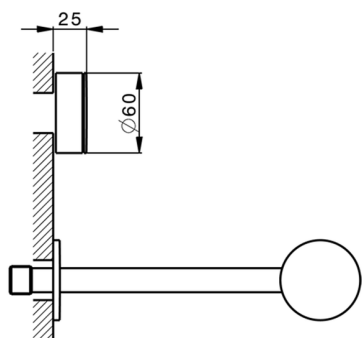

Exposed part for concealed washbasin mixer SLIM_SM013510

MODEL **SM013510**

Exposed part for concealed washbasin mixer, without concealed part, for item ZA033510

AVAILABLE FINISHINGS

-  **40** 40 Matt Black
-  **4Q** 4Q Matt White
-  **6T** 6T Chrome/Matt Black
-  **7D** 7D Polished Nickel/Matt Black

CHARACTERISTICS

Installation **Concealed**
 Required concealed parts **ZA033510**

Exposed part for concealed washbasin mixer SLIM_SM013510

SM013510

<https://en.cisal.it/exposed-part-for-concealed-washbasin-mixer-slim-sm013510>

Concealed washbasin mixer CONCEALED_ZA033510

MODEL **ZA033510**

Concealed washbasin mixer, with two right headvalves

AVAILABLE FINISHINGS

 **04** 04 Without finishing

CHARACTERISTICS

Concealed **1**

2026-04-06