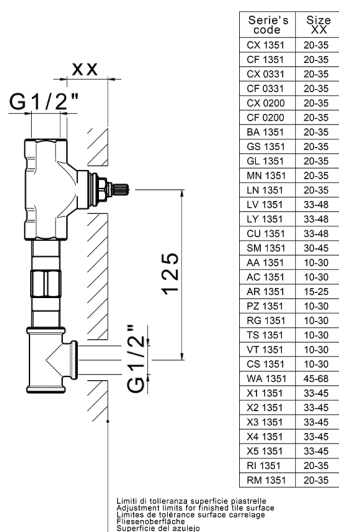

Exposed part for concealed washbasin mixer SLIM_SM013510

MODEL **SM013510**

Exposed part for concealed washbasin mixer, without concealed part, for item ZA033510

AVAILABLE FINISHINGS

-  **40** 40 Matt Black
-  **4Q** 4Q Matt White
-  **6T** 6T Chrome/Matt Black
-  **7D** 7D Polished Nickel/Matt Black

CHARACTERISTICS

Installation **Concealed**
 Required concealed parts **ZA033510**

Exposed part for concealed washbasin mixer SLIM_SM013510

SM013510

<https://en.cisal.it/exposed-part-for-concealed-washbasin-mixer-slim-sm013510>

Concealed washbasin mixer CONCEALED_ZA033510

MODEL **ZA033510**

Concealed washbasin mixer, with two right headvalves

AVAILABLE FINISHINGS

 **04** 04 Without finishing

CHARACTERISTICS

Concealed **1**

2026-04-06