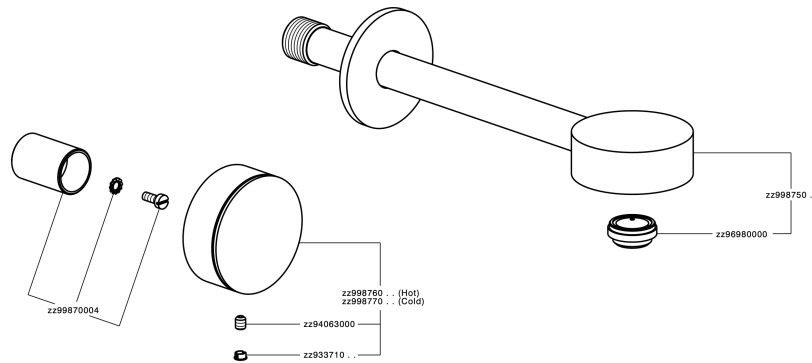

Exposed part for concealed washbasin mixer SLIM_SM013510

SM013510

<https://en.cisal.it/exposed-part-for-concealed-washbasin-mixer-slim-sm013510>