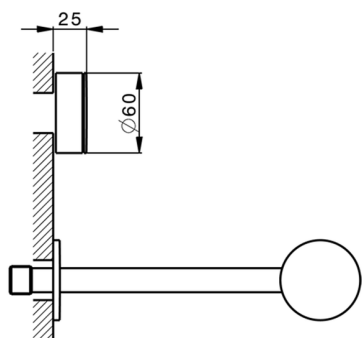

## Exposed part for concealed washbasin mixer SLIM\_SM013510

MODEL **SM013510**

Exposed part for concealed washbasin mixer, without concealed part, for item ZA033510

## Exposed part for concealed washbasin mixer SLIM\_SM013510

SM013510

<https://en.cisal.it/exposed-part-for-concealed-washbasin-mixer-slim-sm013510>

## Concealed washbasin mixer CONCEALED\_ZA033510

MODEL **ZA033510**

Concealed washbasin mixer, with two right headvalves

AVAILABLE FINISHINGS

**04** 04 Without finishing

CHARACTERISTICS

Concealed **1**

2026-04-30