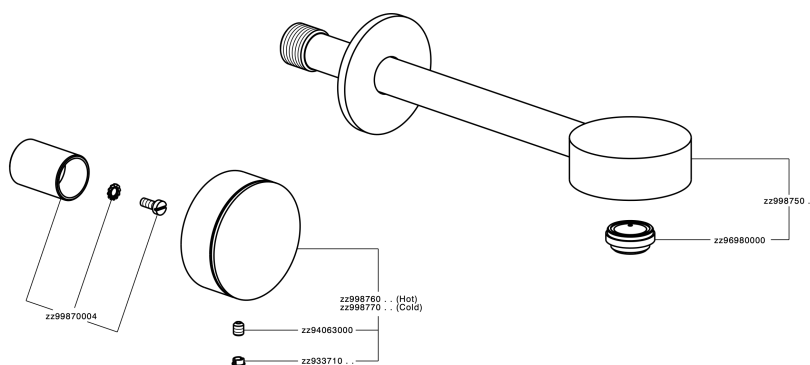

Exposed part for concealed washbasin mixer SLIM_SM013510

SM013510

<https://en.cisal.it/exposed-part-for-concealed-washbasin-mixer-slim-sm013510>

Concealed washbasin mixer CONCEALED_ZA033510

ZA033510

<https://en.cisal.it/concealed-washbasin-mixer-concealed-za033510>