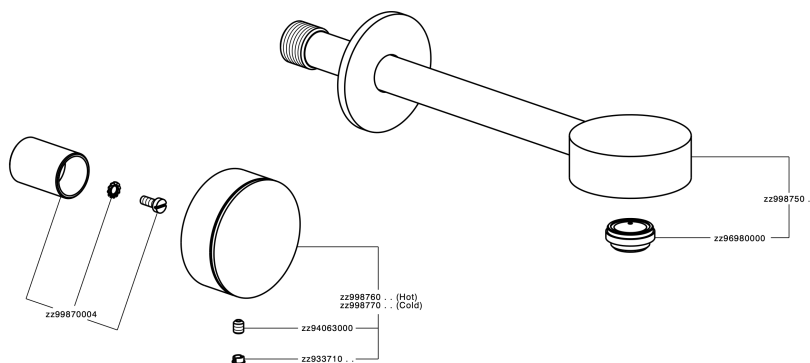

Exposed part for concealed washbasin mixer SLIM_SM013510

SM013510

<https://en.cisal.it/exposed-part-for-concealed-washbasin-mixer-slim-sm013510>

Concealed washbasin mixer CONCEALED_ZA033510

ZA033510

<https://en.cisal.it/concealed-washbasin-mixer-concealed-za033510>