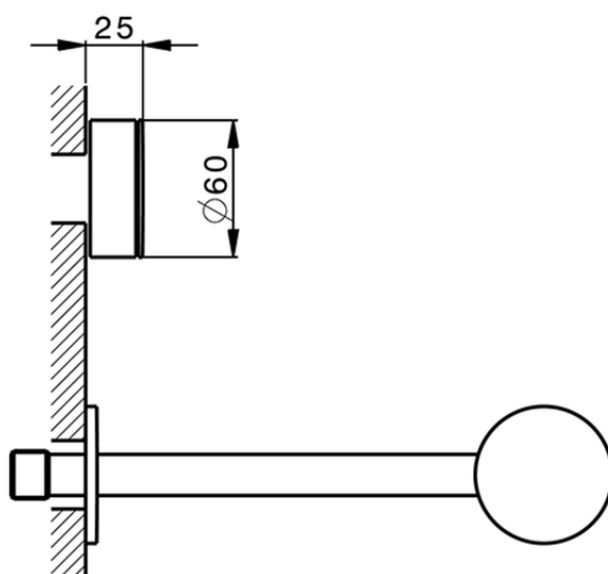

Exposed part for concealed washbasin mixer SLIM_SM013510

SM013510

<https://en.cisal.it/exposed-part-for-concealed-washbasin-mixer-slim-sm013510>

Serie's code	Size XX
CX 1351	20-35
CF 1351	20-35
CX 0331	20-35
CF 0331	20-35
CX 0200	20-35
CF 0200	20-35
BA 1351	20-35
GS 1351	20-35
GL 1351	20-35
MN 1351	20-35
LN 1351	20-35
LV 1351	33-48
LY 1351	33-48
CU 1351	33-48
SM 1351	30-45
AA 1351	10-30
AC 1351	10-30
AR 1351	15-25
PZ 1351	10-30
RG 1351	10-30
TS 1351	10-30
VT 1351	10-30
CS 1351	10-30
WA 1351	45-68
X1 1351	33-45
X2 1351	33-45
X3 1351	33-45
X4 1351	33-45
X5 1351	33-45
RI 1351	20-35
RM 1351	20-35

Limiti di tolleranza superficie piastrelle
 Adjustment limits for finished tile surface
 Limites de tolérance surface carrelage
 Fliesenoberfläche
 Superficie del azulejo

ZA033510

<https://en.cisal.it/concealed-washbasin-mixer-concealed-za033510>