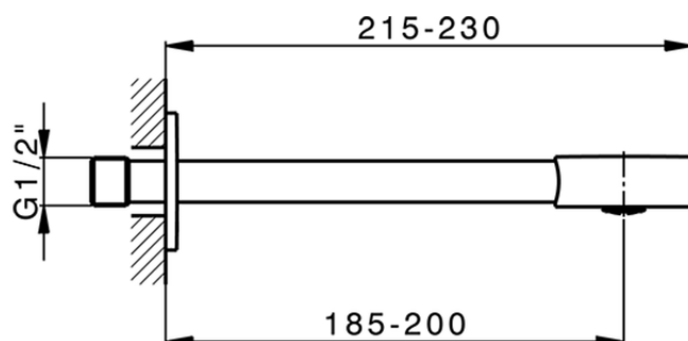

Exposed part for concealed washbasin mixer SLIM_SM013510

SM013510

<https://en.cisal.it/exposed-part-for-concealed-washbasin-mixer-slim-sm013510>

Serie's code	Size XX
CX 1351	20-35
CF 1351	20-35
CX 0331	20-35
CF 0331	20-35
CX 0200	20-35
CF 0200	20-35
BA 1351	20-35
GS 1351	20-35
GL 1351	20-35
MN 1351	20-35
LN 1351	20-35
LV 1351	33-48
LY 1351	33-48
CU 1351	33-48
SM 1351	30-45
AA 1351	10-30
AC 1351	10-30
AR 1351	15-25
PZ 1351	10-30
RG 1351	10-30
TS 1351	10-30
VT 1351	10-30
CS 1351	10-30
WA 1351	45-68
X1 1351	33-45
X2 1351	33-45
X3 1351	33-45
X4 1351	33-45
X5 1351	33-45
RI 1351	20-35
RM 1351	20-35

Limiti di tolleranza superficie piastrelle
 Adjustment limits for finished tile surface
 Limites de tolérance surface carrelage
 Fliesenoberfläche
 Superficie del azulejo

ZA033510

<https://en.cisal.it/concealed-washbasin-mixer-concealed-za033510>