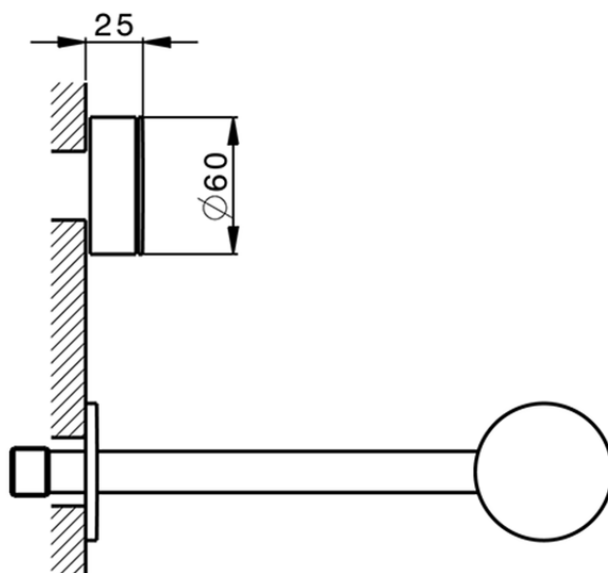

Exposed part for concealed washbasin mixer SLIM_SM013510

SM013510

<https://en.cisal.it/exposed-part-for-concealed-washbasin-mixer-slim-sm013510>

Serie's code	Size XX
CX 1351	20-35
CF 1351	20-35
CX 0331	20-35
CF 0331	20-35
CX 0200	20-35
CF 0200	20-35
BA 1351	20-35
GS 1351	20-35
GL 1351	20-35
MN 1351	20-35
LN 1351	20-35
LV 1351	33-48
LY 1351	33-48
CU 1351	33-48
SM 1351	30-45
AA 1351	10-30
AC 1351	10-30
AR 1351	15-25
PZ 1351	10-30
RG 1351	10-30
TS 1351	10-30
VT 1351	10-30
CS 1351	10-30
WA 1351	45-68
X1 1351	33-45
X2 1351	33-45
X3 1351	33-45
X4 1351	33-45
X5 1351	33-45
RI 1351	20-35
RM 1351	20-35

Limiti di tolleranza superficie piastrelle
 Adjustment limits for finished tile surface
 Limites de tolérance surface carrelage
 Fliesenoberfläche
 Superficie del azulejo

ZA033510

<https://en.cisal.it/concealed-washbasin-mixer-concealed-za033510>