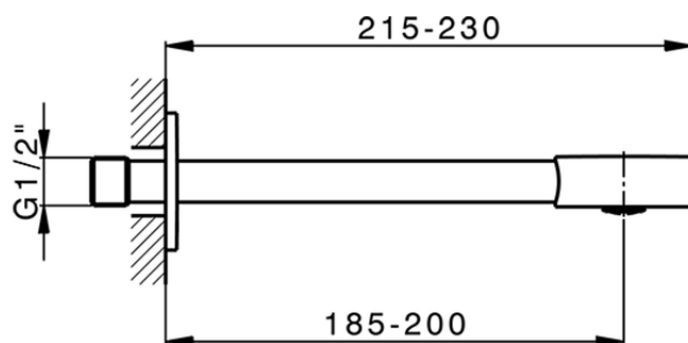

Exposed part for concealed washbasin mixer SLIM_SM013510

SM013510

<https://en.cisal.it/exposed-part-for-concealed-washbasin-mixer-slim-sm013510>

Serie's code	Size XX
CX 1351	20-35
CF 1351	20-35
CX 0331	20-35
CF 0331	20-35
CX 0200	20-35
CF 0200	20-35
BA 1351	20-35
GS 1351	20-35
GL 1351	20-35
MN 1351	20-35
LN 1351	20-35
LV 1351	33-48
LY 1351	33-48
CU 1351	33-48
SM 1351	30-45
AA 1351	10-30
AC 1351	10-30
AR 1351	15-25
PZ 1351	10-30
RG 1351	10-30
TS 1351	10-30
VT 1351	10-30
CS 1351	10-30
WA 1351	45-68
X1 1351	33-45
X2 1351	33-45
X3 1351	33-45
X4 1351	33-45
X5 1351	33-45
RI 1351	20-35
RM 1351	20-35

Limiti di tolleranza superficie piastrelle
 Adjustment limits for finished tile surface
 Limites de tolérance surface carrelage
 Fliesenoberfläche
 Superficie del azulejo

ZA033510

<https://en.cisal.it/concealed-washbasin-mixer-concealed-za033510>