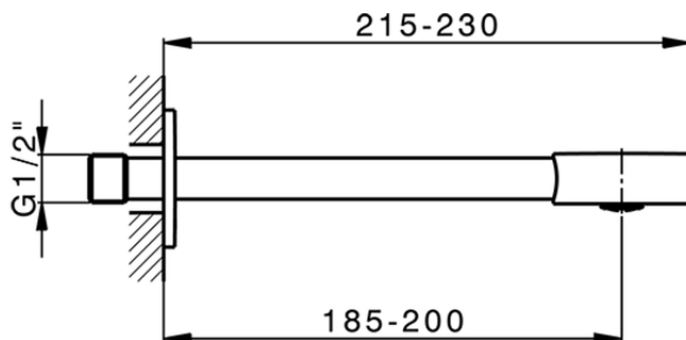

Exposed part for concealed washbasin mixer SLIM_SM013510

SM013510

<https://en.cisal.it/exposed-part-for-concealed-washbasin-mixer-slim-sm013510>

Serie's code	Size XX
CX 1351	20-35
CF 1351	20-35
CX 0331	20-35
CF 0331	20-35
CX 0200	20-35
CF 0200	20-35
BA 1351	20-35
GS 1351	20-35
GL 1351	20-35
MN 1351	20-35
LN 1351	20-35
LV 1351	33-48
LY 1351	33-48
CU 1351	33-48
SM 1351	30-45
AA 1351	10-30
AC 1351	10-30
AR 1351	15-25
PZ 1351	10-30
RG 1351	10-30
TS 1351	10-30
VT 1351	10-30
CS 1351	10-30
WA 1351	45-68
X1 1351	33-45
X2 1351	33-45
X3 1351	33-45
X4 1351	33-45
X5 1351	33-45
RI 1351	20-35
RM 1351	20-35

Limiti di tolleranza superficie piastrelle
 Adjustment limits for finished tile surface
 Limites de tolérance surface carrelage
 Fliesenoberfläche
 Superficie del azulejo

ZA033510

<https://en.cisal.it/concealed-washbasin-mixer-concealed-za033510>