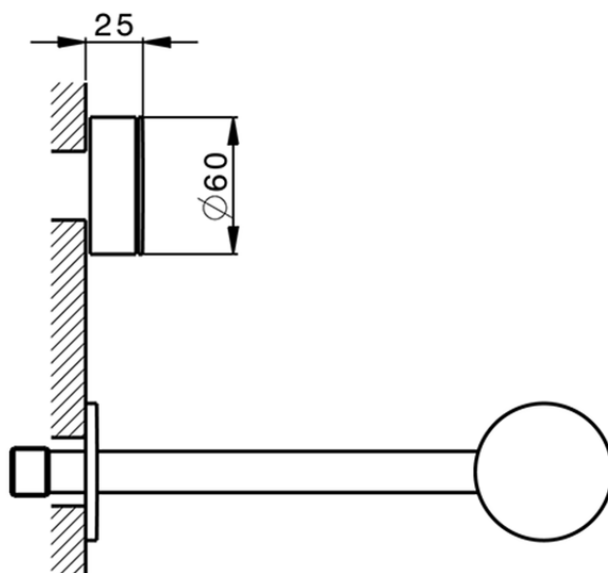

## Exposed part for concealed washbasin mixer SLIM\_SM013510

SM013510

<https://en.cisal.it/exposed-part-for-concealed-washbasin-mixer-slim-sm013510>

| Serie's code | Size XX |
|--------------|---------|
| CX 1351      | 20-35   |
| CF 1351      | 20-35   |
| CX 0331      | 20-35   |
| CF 0331      | 20-35   |
| CX 0200      | 20-35   |
| CF 0200      | 20-35   |
| BA 1351      | 20-35   |
| GS 1351      | 20-35   |
| GL 1351      | 20-35   |
| MN 1351      | 20-35   |
| LN 1351      | 20-35   |
| LV 1351      | 33-48   |
| LY 1351      | 33-48   |
| CU 1351      | 33-48   |
| SM 1351      | 30-45   |
| AA 1351      | 10-30   |
| AC 1351      | 10-30   |
| AR 1351      | 15-25   |
| PZ 1351      | 10-30   |
| RG 1351      | 10-30   |
| TS 1351      | 10-30   |
| VT 1351      | 10-30   |
| CS 1351      | 10-30   |
| WA 1351      | 45-68   |
| X1 1351      | 33-45   |
| X2 1351      | 33-45   |
| X3 1351      | 33-45   |
| X4 1351      | 33-45   |
| X5 1351      | 33-45   |
| RI 1351      | 20-35   |
| RM 1351      | 20-35   |

Limiti di tolleranza superficie piastrelle  
 Adjustment limits for finished tile surface  
 Limites de tolérance surface carrelage  
 Fliesenoberfläche  
 Superficie del azulejo

ZA033510

<https://en.cisal.it/concealed-washbasin-mixer-concealed-za033510>