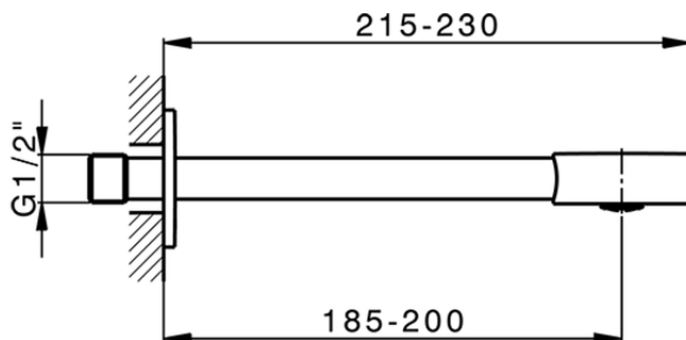

## Exposed part for concealed washbasin mixer SLIM\_SM013510

SM013510

<https://en.cisal.it/exposed-part-for-concealed-washbasin-mixer-slim-sm013510>

| Serie's code | Size XX |
|--------------|---------|
| CX 1351      | 20-35   |
| CF 1351      | 20-35   |
| CX 0331      | 20-35   |
| CF 0331      | 20-35   |
| CX 0200      | 20-35   |
| CF 0200      | 20-35   |
| BA 1351      | 20-35   |
| GS 1351      | 20-35   |
| GL 1351      | 20-35   |
| MN 1351      | 20-35   |
| LN 1351      | 20-35   |
| LV 1351      | 33-48   |
| LY 1351      | 33-48   |
| CU 1351      | 33-48   |
| SM 1351      | 30-45   |
| AA 1351      | 10-30   |
| AC 1351      | 10-30   |
| AR 1351      | 15-25   |
| PZ 1351      | 10-30   |
| RG 1351      | 10-30   |
| TS 1351      | 10-30   |
| VT 1351      | 10-30   |
| CS 1351      | 10-30   |
| WA 1351      | 45-68   |
| X1 1351      | 33-45   |
| X2 1351      | 33-45   |
| X3 1351      | 33-45   |
| X4 1351      | 33-45   |
| X5 1351      | 33-45   |
| RI 1351      | 20-35   |
| RM 1351      | 20-35   |

Limiti di tolleranza superficie piastrelle  
 Adjustment limits for finished tile surface  
 Limites de tolérance surface carrelage  
 Fliesenoberfläche  
 Superficie del azulejo

ZA033510

<https://en.cisal.it/concealed-washbasin-mixer-concealed-za033510>