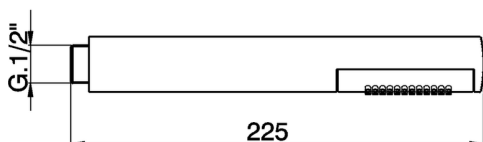

City handshower SHOWER_DS014230

MODEL **DS014230**

City handshower, 26 mm one spray ABS hand shower

AVAILABLE FINISHINGS

-  **21** 21 Chrome
-  **2B** 2B Polished Nickel
-  **40** 40 Matt Black
-  **4Q** 4Q Matt White