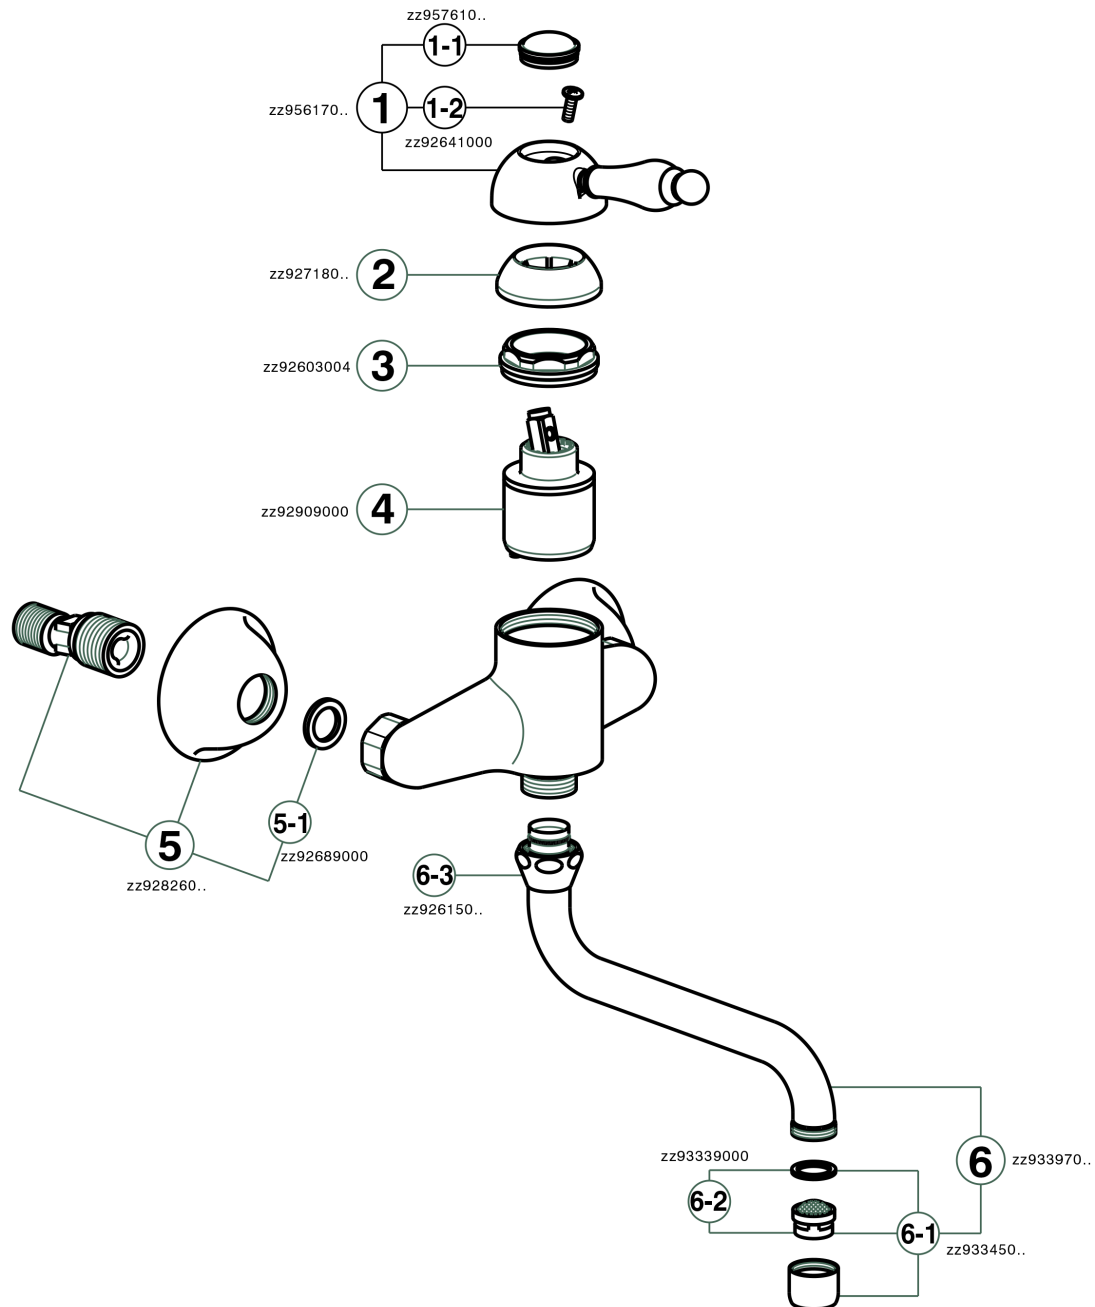

## Exposed single lever sink mixer KITCHEN\_EM000400

EM000400

<https://en.cisal.it/exposed-single-lever-sink-mixer-kitchen-em000400>

2024-12-22