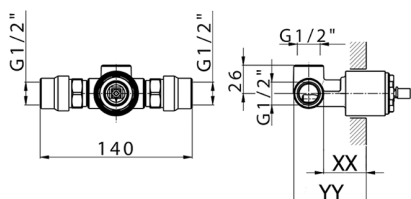

Exposed part for concealed S.L. shower valve GRACE_GC003000

MODEL **GC003000**

Exposed part for concealed S.L. shower valve, without concealed part, for item ZA005300-ZA005301

AVAILABLE FINISHINGS

-  **21** 21 Chrome
-  **2F** 2F Brushed Nickel
-  **2W** 2W Brushed Gold
-  **5H** 5H Dark Brass Brushed
-  **5L** 5L Brushed Black Titanium
-  **6T** 6T Chrome/Matt Black

CHARACTERISTICS

Installation **Concealed**
 Required concealed parts **ZA005301**
ZA005300

Concealed single lever shower mixer CONCEALED_ZA005301

MODEL **ZA005301**

Concealed single lever shower mixer, 1/2" concealed shower, without trim kit, with noise reducers

AVAILABLE FINISHINGS

04 04 Without finishing

CHARACTERISTICS

Concealed **1**
 Cartridge Spare Parts **ZZ94035000**
35 mm Cartridge

Piastra/Plate/Plaque/Platte/Placa
 2-3mm: XX 27-47 YY 54-74
 10mm: XX 16-40 YY 43-68

Concealed single lever shower mixer CONCEALED_ZA005300

MODEL **ZA005300**

Concealed single lever shower mixer, 1/2" concealed shower, without trim kit

AVAILABLE FINISHINGS

04 04 Without finishing

CHARACTERISTICS