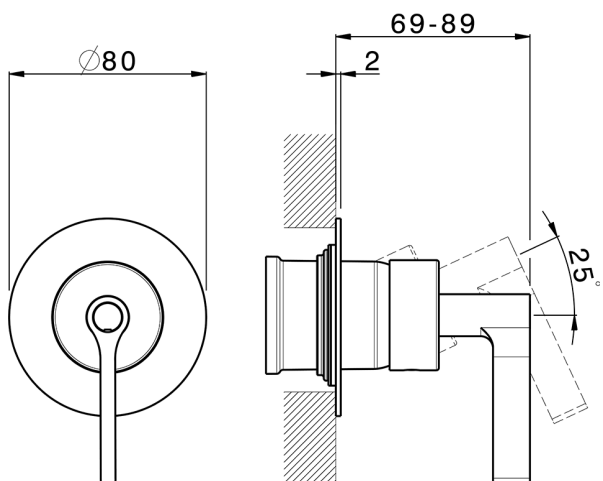

Exposed part for concealed S.L. shower valve GRACE_GC003000

MODEL **GC003000**

Exposed part for concealed S.L. shower valve, without concealed part, for item ZA005300-ZA005301

AVAILABLE FINISHINGS

-  **21** 21 Chrome
-  **2F** 2F Brushed Nickel
-  **2W** 2W Brushed Gold
-  **5H** 5H Dark Brass Brushed
-  **5L** 5L Brushed Black Titanium
-  **6T** 6T Chrome/Matt Black

CHARACTERISTICS

Installation **Concealed**
 Required concealed parts **ZA005301**
ZA005300

Concealed single lever shower mixer CONCEALED_ZA005301

MODEL **ZA005301**

Concealed single lever shower mixer, 1/2" concealed shower, without trim kit, with noise reducers

AVAILABLE FINISHINGS

04 04 Without finishing

CHARACTERISTICS

Concealed **1**
 Cartridge Spare Parts **ZZ94035000**
35 mm Cartridge

Piastra/Plate/Plaque/Platte/Placa
 2-3mm: XX 27-47 YY 54-74
 10mm: XX 16-40 YY 43-68

Concealed single lever shower mixer CONCEALED_ZA005300

MODEL **ZA005300**

Concealed single lever shower mixer, 1/2" concealed shower, without trim kit

AVAILABLE FINISHINGS

04 04 Without finishing

CHARACTERISTICS