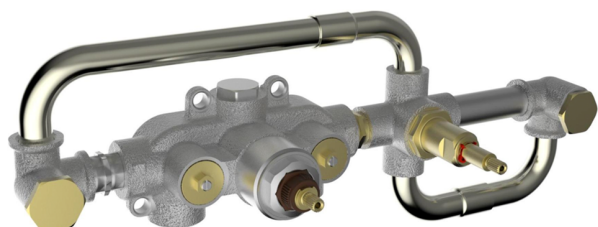

Exposed part for con.thermo. bath mixer, 2-outlet HI-RISE_RI019440

MODEL **RI019440**

Exposed part for con.thermo.bath mixer, 2-outlet,with 2 outlet deviastop,without concealed part,for item ZA019440

AVAILABLE FINISHINGS

Thermostatic

The Cisal thermostatic is your personal water manager, helping you to handle, control and save water and energy.

CHARACTERISTICS

Installation **Concealed**
 Required concealed parts **ZA019440**

Concealed thermostatic bath mixer, 2-outlets CONCEALED_ZA019440

MODEL **ZA019440**

Concealed thermostatic bath mixer, 2-outlets, without trim kit

AVAILABLE FINISHINGS

CHARACTERISTICS

Concealed **1**
 Cartridge Spare Parts **24.04A.PP**
8x20 Plus P Thermostatic Valve

Thermostatic

The Cisal thermostatic is your personal water manager, helping you to handle, control and save water and energy.

2026-06-14