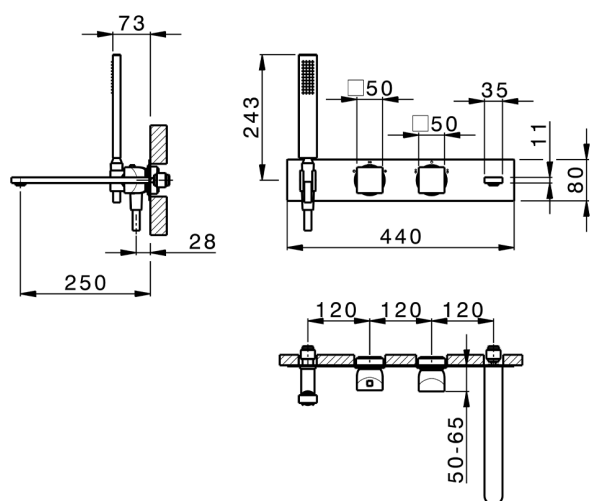

Exposed part for con.thermo. bath mixer, 2-outlet HI-RISE_RI019440

MODEL **RI019440**

Exposed part for con.thermo.bath mixer, 2-outlet,with 2 outlet deviastop,without concealed part,for item ZA019440

AVAILABLE FINISHINGS

-  **21** 21 Chrome
-  **24** 24 Gold
-  **2F** 2F Brushed Nickel
-  **2W** 2W Brushed Gold
-  **40** 40 Matt Black
-  **4Q** 4Q Matt White
-  **5G** 5G Rose Gold
-  **6V** 6V Matt White/Brushed Nickel
-  **6X** 6X Matt White/Brushed Gold
-  **7W** 7W Matt Black/Brushed Gold

Concealed thermostatic bath mixer, 2-outlets CONCEALED_ZA019440

MODEL **ZA019440**

Concealed thermostatic bath mixer, 2-outlets, without trim kit

AVAILABLE FINISHINGS

CHARACTERISTICS

Concealed **1**
 Cartridge Spare Parts **24.04A.PP**
8x20 Plus P Thermostatic Valve