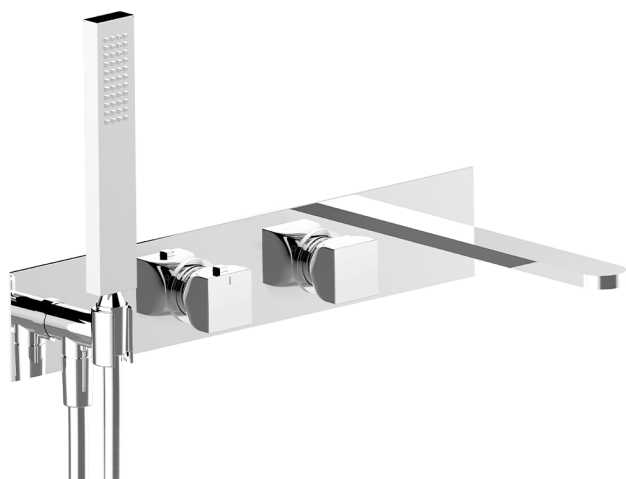

Exposed part for con.thermo. bath mixer, 2-outlet HI-RISE_RI019440

MODEL **RI019440**

Exposed part for con.thermo.bath mixer, 2-outlet,with 2 outlet deviastop,without concealed part,for item ZA019440

AVAILABLE FINISHINGS

-  **21** 21 Chrome
-  **24** 24 Gold
-  **2F** 2F Brushed Nickel
-  **2W** 2W Brushed Gold
-  **40** 40 Matt Black
-  **4Q** 4Q Matt White
-  **5G** 5G Rose Gold
-  **6V** 6V Matt White/Brushed Nickel
-  **6X** 6X Matt White/Brushed Gold
-  **7W** 7W Matt Black/Brushed Gold

Thermostatic

The Cisal thermostatic is your personal water manager, helping you to handle, control and save water and energy.

CHARACTERISTICS

Installation **Concealed**
 Required concealed parts **ZA019440**

Concealed thermostatic bath mixer, 2-outlets CONCEALED_ZA019440

MODEL **ZA019440**

Concealed thermostatic bath mixer, 2-outlets, without trim kit

AVAILABLE FINISHINGS

CHARACTERISTICS

Concealed **1**
 Cartridge Spare Parts **24.04A.PP**
8x20 Plus P Thermostatic Valve