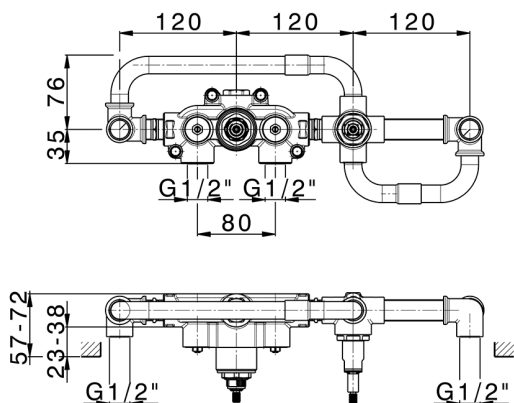

## Concealed thermostatic bath mixer, 2-outlets CONCEALED\_ZA019440

MODEL **ZA019440**

Concealed thermostatic bath mixer, 2-outlets, without trim kit

AVAILABLE FINISHINGS

 **04** 04 Without finishing

CHARACTERISTICS

Concealed **1**  
 Cartridge Spare Parts **24.04A.PP**  
**8x20 Plus P Thermostatic Valve**