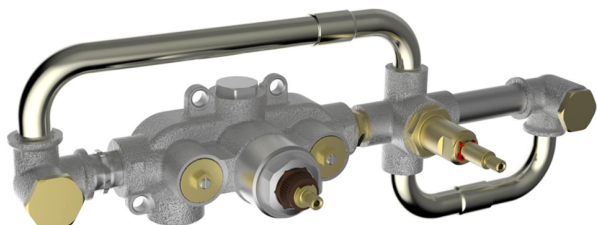

## Exposed part for con.thermo. bath mixer, 2-outlet HI-RISE\_RI019440

MODEL **RI019440**

Exposed part for con.thermo.bath mixer, 2-outlet,with 2 outlet deviastop,without concealed part,for item ZA019440

## Concealed thermostatic bath mixer, 2-outlets CONCEALED\_ZA019440

MODEL **ZA019440**

Concealed thermostatic bath mixer, 2-outlets, without trim kit

AVAILABLE FINISHINGS

 **04** 04 Without finishing

CHARACTERISTICS

Concealed **1**  
 Cartridge Spare Parts **24.04A.PP**  
**8x20 Plus P Thermostatic Valve**