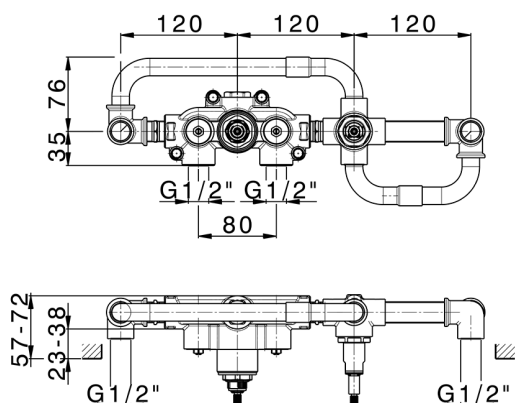

Concealed thermostatic bath mixer, 2-outlets CONCEALED_ZA019440

MODEL **ZA019440**

Concealed thermostatic bath mixer, 2-outlets, without trim kit

AVAILABLE FINISHINGS

04 04 Without finishing

CHARACTERISTICS

Concealed **1**
Cartridge Spare Parts **24.04A.PP**
8x20 Plus P Thermostatic Valve

Thermostatic

The Cisal thermostatic is your personal water manager, helping you to handle, control and save water and energy.

2026-05-19