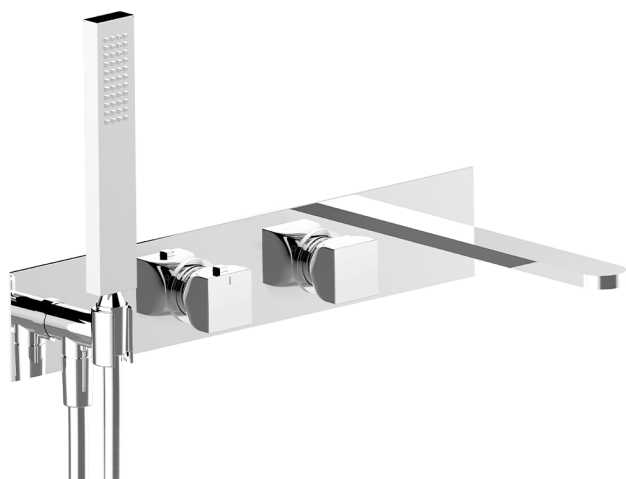

Exposed part for con.thermo. bath mixer, 2-outlet HI-RISE_RI019440

MODEL **RI019440**

Exposed part for con.thermo.bath mixer, 2-outlet,with 2 outlet deviasstop,without concealed part,for item ZA019440

AVAILABLE FINISHINGS

Thermostatic

The Cisal thermostatic is your personal water manager, helping you to handle, control and save water and energy.

CHARACTERISTICS

Installation **Concealed**
 Required concealed parts **ZA019440**

Concealed thermostatic bath mixer, 2-outlets CONCEALED_ZA019440

MODEL **ZA019440**

Concealed thermostatic bath mixer, 2-outlets, without trim kit

AVAILABLE FINISHINGS

 **04** 04 Without finishing

CHARACTERISTICS

Concealed **1**
 Cartridge Spare Parts **24.04A.PP**
8x20 Plus P Thermostatic Valve

Thermostatic

The Cisal thermostatic is your personal water manager, helping you to handle, control and save water and energy.