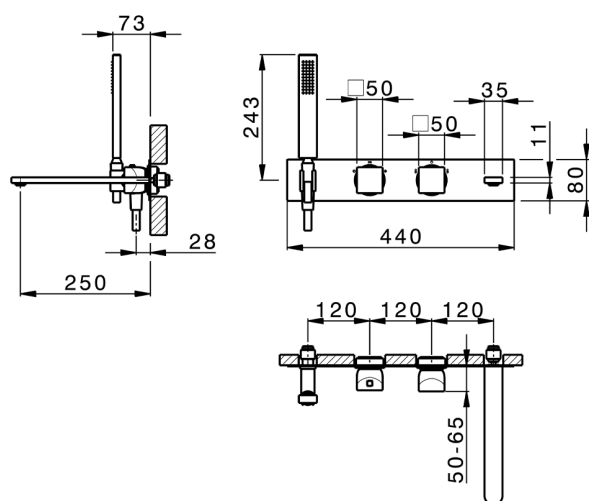

Exposed part for con.thermo. bath mixer, 2-outlet HI-RISE_RI019440

MODEL **RI019440**

Exposed part for con.thermo.bath mixer, 2-outlet,with 2 outlet deviasstop,without concealed part,for item ZA019440

AVAILABLE FINISHINGS

-  **21** 21 Chrome
-  **24** 24 Gold
-  **2F** 2F Brushed Nickel
-  **2W** 2W Brushed Gold
-  **40** 40 Matt Black
-  **4Q** 4Q Matt White
-  **5G** 5G Rose Gold
-  **6V** 6V Matt White/Brushed Nickel
-  **6X** 6X Matt White/Brushed Gold
-  **7W** 7W Matt Black/Brushed Gold

Concealed thermostatic bath mixer, 2-outlets CONCEALED_ZA019440

MODEL **ZA019440**

Concealed thermostatic bath mixer, 2-outlets, without trim kit

AVAILABLE FINISHINGS

 **04** 04 Without finishing

CHARACTERISTICS