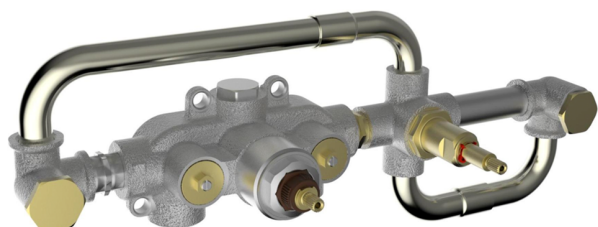

Exposed part for con.thermo. bath mixer, 2-outlet HI-RISE_RI019440

MODEL **RI019440**

Exposed part for con.thermo.bath mixer, 2-outlet,with 2 outlet deviasstop,without concealed part,for item ZA019440

AVAILABLE FINISHINGS

Thermostatic

The Cisal thermostatic is your personal water manager, helping you to handle, control and save water and energy.

CHARACTERISTICS

Installation **Concealed**
 Required concealed parts **ZA019440**

Concealed thermostatic bath mixer, 2-outlets CONCEALED_ZA019440

MODEL **ZA019440**

Concealed thermostatic bath mixer, 2-outlets, without trim kit

AVAILABLE FINISHINGS

 **04** 04 Without finishing

CHARACTERISTICS

Concealed **1**
 Cartridge Spare Parts **24.04A.PP**
8x20 Plus P Thermostatic Valve

Thermostatic

The Cisal thermostatic is your personal water manager, helping you to handle, control and save water and energy.