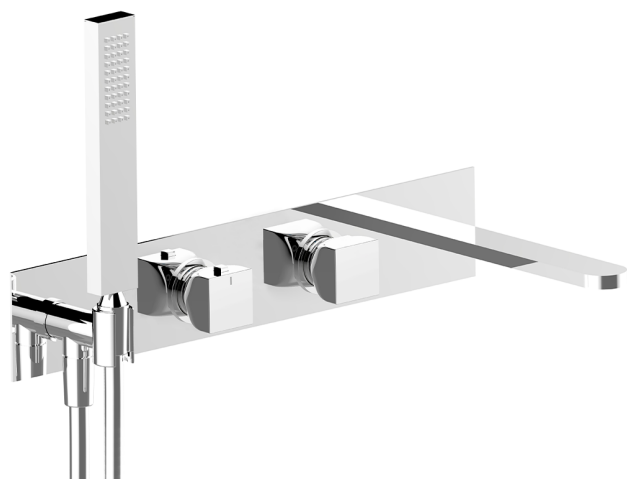

Exposed part for con.thermo. bath mixer, 2-outlet HI-RISE_RI019440

MODEL **RI019440**

Exposed part for con.thermo.bath mixer, 2-outlet,with 2 outlet deviastop,without concealed part,for item ZA019440

AVAILABLE FINISHINGS

Thermostatic

The Cisal thermostatic is your personal water manager, helping you to handle, control and save water and energy.

CHARACTERISTICS

Installation **Concealed**
 Required concealed parts **ZA019440**

Concealed thermostatic bath mixer, 2-outlets CONCEALED_ZA019440

MODEL **ZA019440**

Concealed thermostatic bath mixer, 2-outlets, without trim kit

AVAILABLE FINISHINGS

 **04** 04 Without finishing

CHARACTERISTICS

Concealed **1**
 Cartridge Spare Parts **24.04A.PP**
8x20 Plus P Thermostatic Valve

Thermostatic

The Cisal thermostatic is your personal water manager, helping you to handle, control and save water and energy.