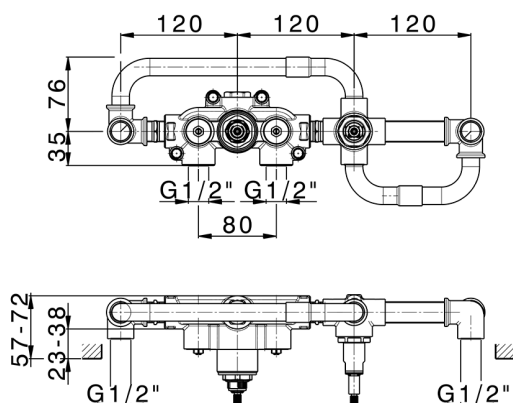

Concealed thermostatic bath mixer, 2-outlets CONCEALED_ZA019440

MODEL **ZA019440**

Concealed thermostatic bath mixer, 2-outlets, without trim kit

AVAILABLE FINISHINGS

04 04 Without finishing

CHARACTERISTICS

Concealed **1**
Cartridge Spare Parts **24.04A.PP**
8x20 Plus P Thermostatic Valve

Thermostatic

The Cisal thermostatic is your personal water manager, helping you to handle, control and save water and energy.

2026-04-28