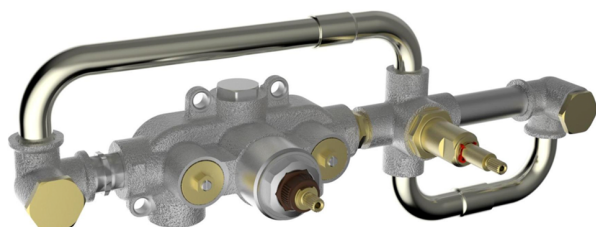

Exposed part for con.thermo. bath mixer, 2-outlet HI-RISE_RI019440

MODEL **RI019440**

Exposed part for con.thermo.bath mixer, 2-outlet,with 2 outlet deviastop,without concealed part,for item ZA019440

AVAILABLE FINISHINGS

Thermostatic

The Cisal thermostatic is your personal water manager, helping you to handle, control and save water and energy.

CHARACTERISTICS

Installation **Concealed**
 Required concealed parts **ZA019440**

Concealed thermostatic bath mixer, 2-outlets CONCEALED_ZA019440

MODEL **ZA019440**

Concealed thermostatic bath mixer, 2-outlets, without trim kit

AVAILABLE FINISHINGS

 **04** 04 Without finishing

CHARACTERISTICS

Concealed **1**
 Cartridge Spare Parts **24.04A.PP**
8x20 Plus P Thermostatic Valve

Thermostatic

The Cisal thermostatic is your personal water manager, helping you to handle, control and save water and energy.