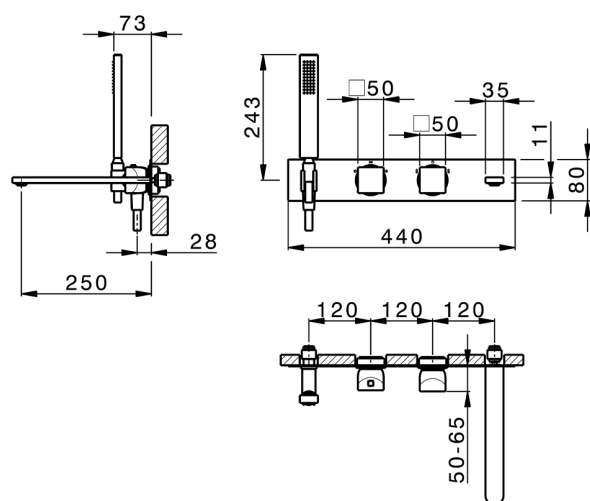

Exposed part for con.thermo. bath mixer, 2-outlet HI-RISE_RI019440

MODEL **RI019440**

Exposed part for con.thermo.bath mixer, 2-outlet,with 2 outlet deviastop,without concealed part,for item ZA019440

AVAILABLE FINISHINGS

-  **21** 21 Chrome
-  **24** 24 Gold
-  **2F** 2F Brushed Nickel
-  **2W** 2W Brushed Gold
-  **40** 40 Matt Black
-  **4Q** 4Q Matt White
-  **5G** 5G Rose Gold
-  **6V** 6V Matt White/Brushed Nickel
-  **6X** 6X Matt White/Brushed Gold
-  **7W** 7W Matt Black/Brushed Gold

Concealed thermostatic bath mixer, 2-outlets CONCEALED_ZA019440

MODEL **ZA019440**

Concealed thermostatic bath mixer, 2-outlets, without trim kit

AVAILABLE FINISHINGS

 **04** 04 Without finishing

CHARACTERISTICS