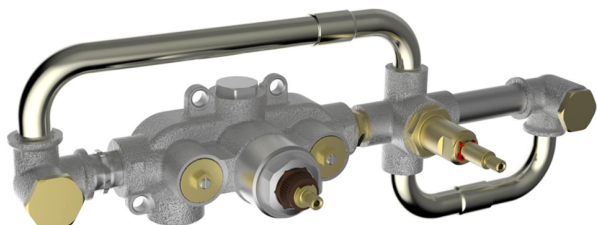

Exposed part for con.thermo. bath mixer, 2-outlet HI-RISE_RI019440

MODEL **RI019440**

Exposed part for con.thermo.bath mixer, 2-outlet,with 2 outlet deviastop,without concealed part,for item ZA019440

AVAILABLE FINISHINGS

Thermostatic

The Cisal thermostatic is your personal water manager, helping you to handle, control and save water and energy.

CHARACTERISTICS

Installation **Concealed**
 Required concealed parts **ZA019440**

Concealed thermostatic bath mixer, 2-outlets CONCEALED_ZA019440

MODEL **ZA019440**

Concealed thermostatic bath mixer, 2-outlets, without trim kit

AVAILABLE FINISHINGS

 **04** 04 Without finishing

CHARACTERISTICS

Concealed **1**
 Cartridge Spare Parts **24.04A.PP**
8x20 Plus P Thermostatic Valve

Thermostatic

The Cisal thermostatic is your personal water manager, helping you to handle, control and save water and energy.