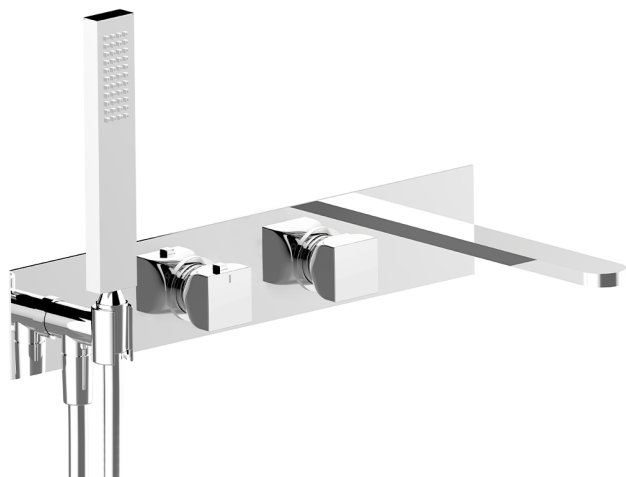

Exposed part for con.thermo. bath mixer, 2-outlet HI-RISE_RI019440

MODEL **RI019440**

Exposed part for con.thermo.bath mixer, 2-outlet,with 2 outlet deviastop,without concealed part,for item ZA019440

AVAILABLE FINISHINGS

Thermostatic

The Cisal thermostatic is your personal water manager, helping you to handle, control and save water and energy.

CHARACTERISTICS

Installation **Concealed**
 Required concealed parts **ZA019440**

Concealed thermostatic bath mixer, 2-outlets CONCEALED_ZA019440

MODEL **ZA019440**

Concealed thermostatic bath mixer, 2-outlets, without trim kit

AVAILABLE FINISHINGS

 **04** 04 Without finishing

CHARACTERISTICS

Concealed **1**
 Cartridge Spare Parts **24.04A.PP**
8x20 Plus P Thermostatic Valve

Thermostatic

The Cisal thermostatic is your personal water manager, helping you to handle, control and save water and energy.