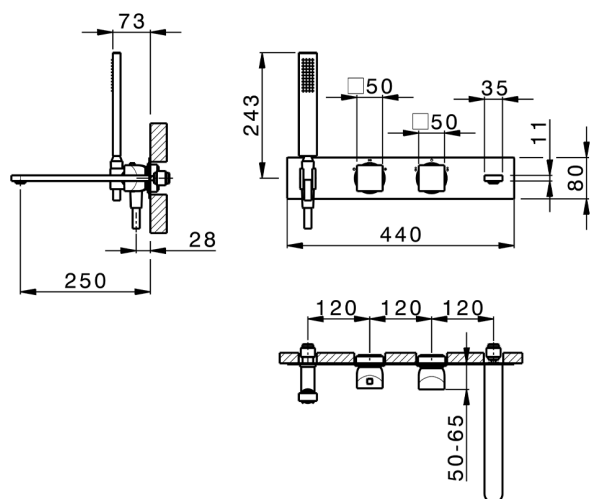

Exposed part for con.thermo. bath mixer, 2-outlet HI-RISE_RI019440

MODEL **RI019440**

Exposed part for con.thermo.bath mixer, 2-outlet,with 2 outlet deviastop,without concealed part,for item ZA019440

AVAILABLE FINISHINGS

-  **21** 21 Chrome
-  **24** 24 Gold
-  **2F** 2F Brushed Nickel
-  **2W** 2W Brushed Gold
-  **40** 40 Matt Black
-  **4Q** 4Q Matt White
-  **5G** 5G Rose Gold
-  **6V** 6V Matt White/Brushed Nickel
-  **6X** 6X Matt White/Brushed Gold
-  **7W** 7W Matt Black/Brushed Gold

Concealed thermostatic bath mixer, 2-outlets CONCEALED_ZA019440

MODEL **ZA019440**

Concealed thermostatic bath mixer, 2-outlets, without trim kit

AVAILABLE FINISHINGS

 **04** 04 Without finishing

CHARACTERISTICS