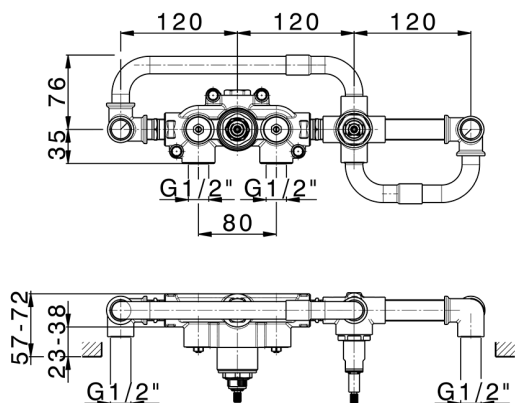

Concealed thermostatic bath mixer, 2-outlets CONCEALED_ZA019440

MODEL **ZA019440**

Concealed thermostatic bath mixer, 2-outlets, without trim kit

AVAILABLE FINISHINGS

04 04 Without finishing

CHARACTERISTICS

Concealed **1**
Cartridge Spare Parts **24.04A.PP**
8x20 Plus P Thermostatic Valve

Thermostatic

The Cisal thermostatic is your personal water manager, helping you to handle, control and save water and energy.

2026-04-29