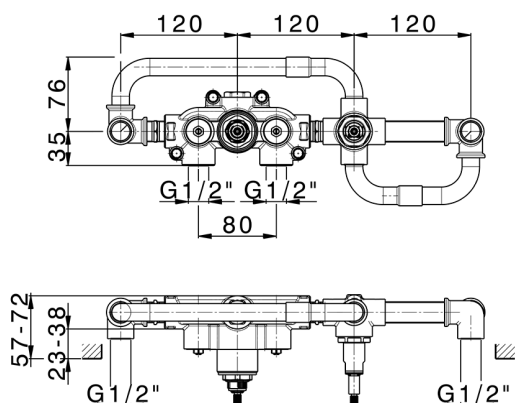

## Concealed thermostatic bath mixer, 2-outlets CONCEALED\_ZA019440

MODEL **ZA019440**

Concealed thermostatic bath mixer, 2-outlets, without trim kit

AVAILABLE FINISHINGS

 **04** 04 Without finishing

CHARACTERISTICS

Concealed **1**  
 Cartridge Spare Parts **24.04A.PP**  
**8x20 Plus P Thermostatic Valve**