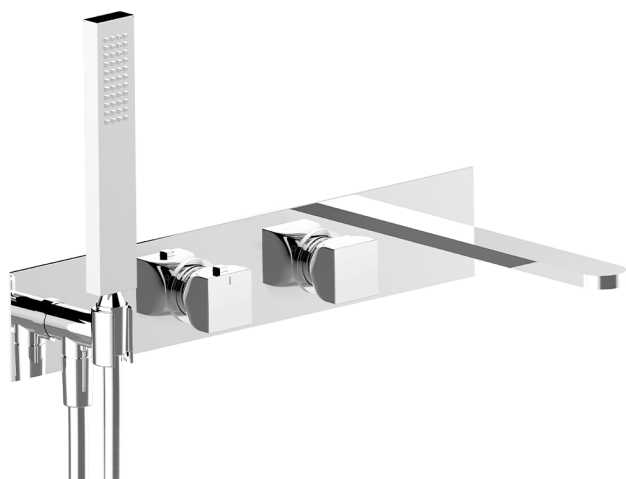

## Exposed part for con.thermo. bath mixer, 2-outlet HI-RISE\_RI019440

MODEL **RI019440**

Exposed part for con.thermo.bath mixer, 2-outlet,with 2 outlet deviastop,without concealed part,for item ZA019440

### Thermostatic

The Cisal thermostatic is your personal water manager, helping you to handle, control and save water and energy.

## Concealed thermostatic bath mixer, 2-outlets CONCEALED\_ZA019440

MODEL **ZA019440**

Concealed thermostatic bath mixer, 2-outlets, without trim kit

AVAILABLE FINISHINGS

 **04** 04 Without finishing

CHARACTERISTICS