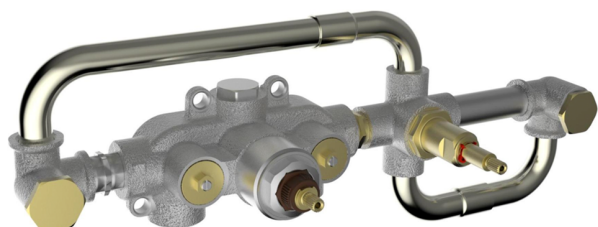

## Exposed part for con.thermo. bath mixer, 2-outlet HI-RISE\_RI019440

MODEL **RI019440**

Exposed part for con.thermo.bath mixer, 2-outlet,with 2 outlet deviastop,without concealed part,for item ZA019440

## Concealed thermostatic bath mixer, 2-outlets CONCEALED\_ZA019440

MODEL **ZA019440**

Concealed thermostatic bath mixer, 2-outlets, without trim kit

AVAILABLE FINISHINGS

 **04** 04 Without finishing

CHARACTERISTICS

Concealed **1**  
 Cartridge Spare Parts **24.04A.PP**  
**8x20 Plus P Thermostatic Valve**