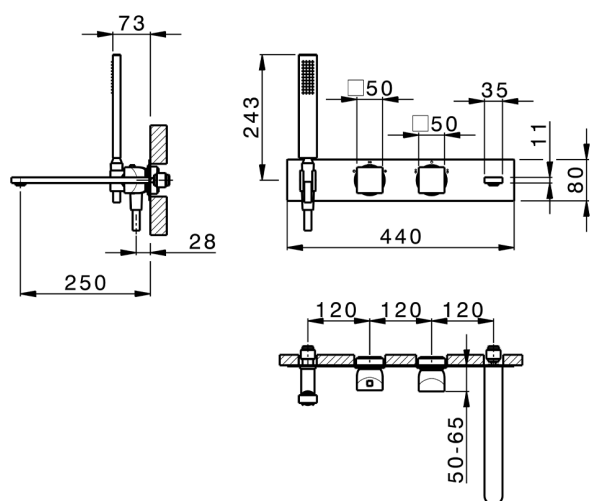

## Exposed part for con.thermo. bath mixer, 2-outlet HI-RISE\_RI019440

MODEL **RI019440**

Exposed part for con.thermo.bath mixer, 2-outlet,with 2 outlet deviastop,without concealed part,for item ZA019440

Concealed **1**  
 Cartridge Spare Parts **24.04A.PP**  
**8x20 Plus P Thermostatic Valve**