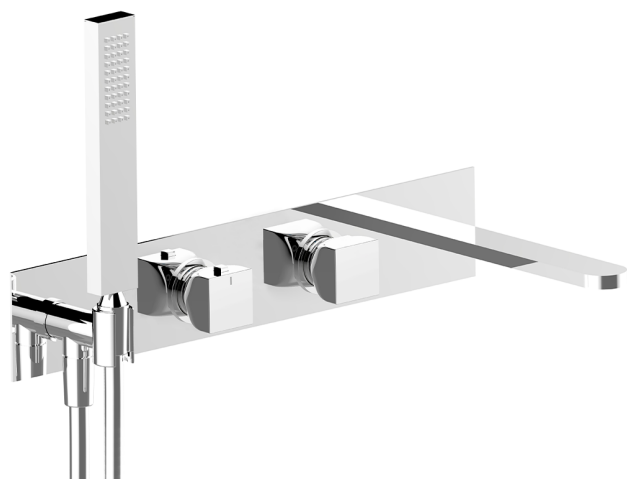

## Exposed part for con.thermo. bath mixer, 2-outlet HI-RISE\_RI019440

MODEL **RI019440**

Exposed part for con.thermo.bath mixer, 2-outlet,with 2 outlet deviastop,without concealed part,for item ZA019440

### Thermostatic

The Cisal thermostatic is your personal water manager, helping you to handle, control and save water and energy.

## Concealed thermostatic bath mixer, 2-outlets CONCEALED\_ZA019440

MODEL **ZA019440**

Concealed thermostatic bath mixer, 2-outlets, without trim kit

AVAILABLE FINISHINGS

 **04** 04 Without finishing

CHARACTERISTICS