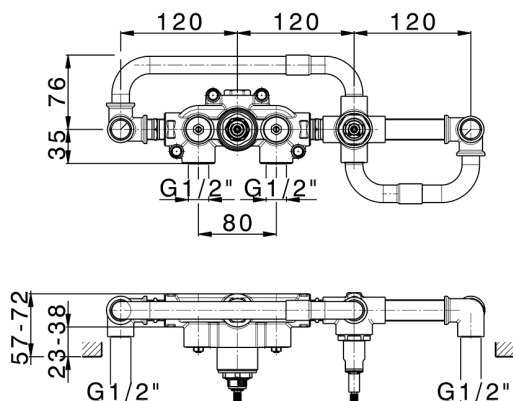

## Concealed thermostatic bath mixer, 2-outlets CONCEALED\_ZA019440

MODEL **ZA019440**

Concealed thermostatic bath mixer, 2-outlets, without trim kit

AVAILABLE FINISHINGS

 **04** 04 Without finishing

CHARACTERISTICS

Concealed **1**  
 Cartridge Spare Parts **24.04A.PP**  
**8x20 Plus P Thermostatic Valve**