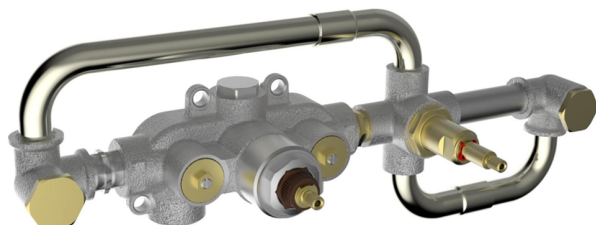

## Exposed part for con.thermo. bath mixer, 2-outlet HI-RISE\_RI019440

MODEL **RI019440**

Exposed part for con.thermo.bath mixer, 2-outlet,with 2 outlet deviastop,without concealed part,for item ZA019440

## Concealed thermostatic bath mixer, 2-outlets CONCEALED\_ZA019440

MODEL **ZA019440**

Concealed thermostatic bath mixer, 2-outlets, without trim kit

AVAILABLE FINISHINGS

 **04** 04 Without finishing

CHARACTERISTICS

Concealed **1**  
 Cartridge Spare Parts **24.04A.PP**  
**8x20 Plus P Thermostatic Valve**