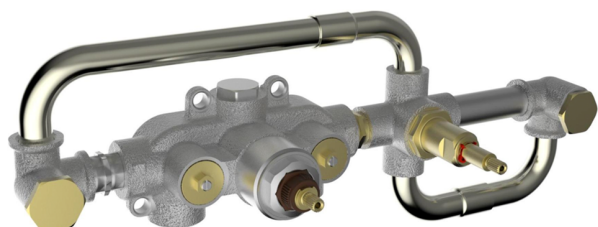

Exposed part for con.thermo. bath mixer, 2-outlet HI-RISE_RI019440

MODEL **RI019440**

Exposed part for con.thermo.bath mixer, 2-outlet,with 2 outlet deviastop,without concealed part,for item ZA019440

AVAILABLE FINISHINGS

Thermostatic

The Cisal thermostatic is your personal water manager, helping you to handle, control and save water and energy.

CHARACTERISTICS

Installation **Concealed**
 Required concealed parts **ZA019440**

Concealed thermostatic bath mixer, 2-outlets CONCEALED_ZA019440

MODEL **ZA019440**

Concealed thermostatic bath mixer, 2-outlets, without trim kit

AVAILABLE FINISHINGS

 **04** 04 Without finishing

CHARACTERISTICS

Concealed **1**
 Cartridge Spare Parts **24.04A.PP**
8x20 Plus P Thermostatic Valve

Thermostatic

The Cisal thermostatic is your personal water manager, helping you to handle, control and save water and energy.