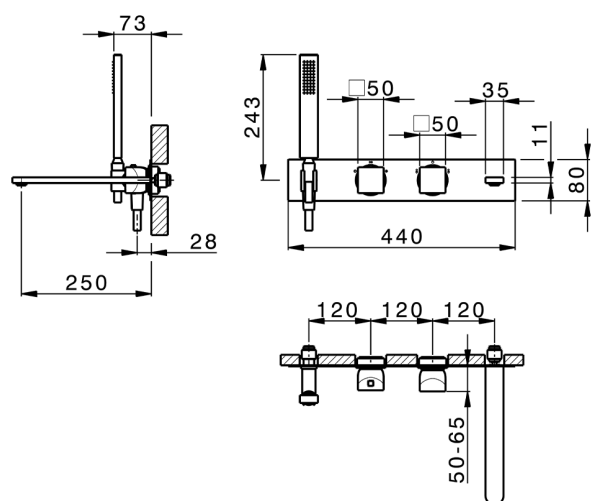

Exposed part for con.thermo. bath mixer, 2-outlet HI-RISE_RI019440

MODEL **RI019440**

Exposed part for con.thermo.bath mixer, 2-outlet,with 2 outlet deviastop,without concealed part,for item ZA019440

AVAILABLE FINISHINGS

-  **21** 21 Chrome
-  **24** 24 Gold
-  **2F** 2F Brushed Nickel
-  **2W** 2W Brushed Gold
-  **40** 40 Matt Black
-  **4Q** 4Q Matt White
-  **5G** 5G Rose Gold
-  **6V** 6V Matt White/Brushed Nickel
-  **6X** 6X Matt White/Brushed Gold
-  **7W** 7W Matt Black/Brushed Gold

Concealed thermostatic bath mixer, 2-outlets CONCEALED_ZA019440

MODEL **ZA019440**

Concealed thermostatic bath mixer, 2-outlets, without trim kit

AVAILABLE FINISHINGS

 **04** 04 Without finishing

CHARACTERISTICS