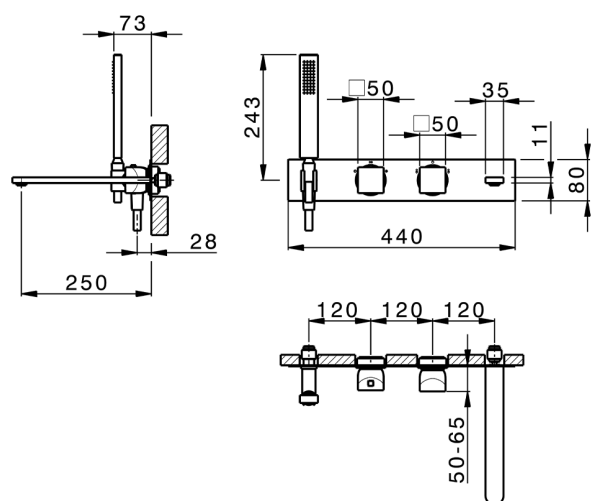

## Exposed part for con.thermo. bath mixer, 2-outlet HI-RISE\_RI019440

MODEL **RI019440**

Exposed part for con.thermo.bath mixer, 2-outlet,with 2 outlet deviastop,without concealed part,for item ZA019440

Concealed **1**  
 Cartridge Spare Parts **24.04A.PP**  
**8x20 Plus P Thermostatic Valve**