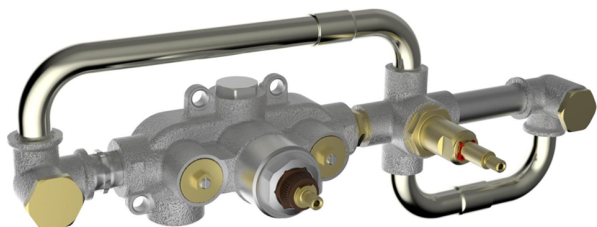

Exposed part for con.thermo. bath mixer, 2-outlet HI-RISE_RI019440

MODEL **RI019440**

Exposed part for con.thermo.bath mixer, 2-outlet,with 2 outlet deviastop,without concealed part,for item ZA019440

AVAILABLE FINISHINGS

Thermostatic

The Cisal thermostatic is your personal water manager, helping you to handle, control and save water and energy.

CHARACTERISTICS

Installation **Concealed**
 Required concealed parts **ZA019440**

Concealed thermostatic bath mixer, 2-outlets CONCEALED_ZA019440

MODEL **ZA019440**

Concealed thermostatic bath mixer, 2-outlets, without trim kit

AVAILABLE FINISHINGS

 **04** 04 Without finishing

CHARACTERISTICS

Concealed **1**
 Cartridge Spare Parts **24.04A.PP**
8x20 Plus P Thermostatic Valve

Thermostatic

The Cisal thermostatic is your personal water manager, helping you to handle, control and save water and energy.