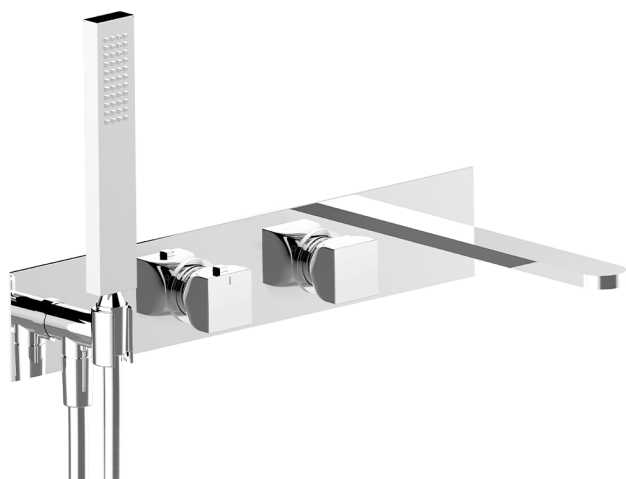

Exposed part for con.thermo. bath mixer, 2-outlet HI-RISE_RI019440

MODEL **RI019440**

Exposed part for con.thermo.bath mixer, 2-outlet,with 2 outlet deviastop,without concealed part,for item ZA019440

AVAILABLE FINISHINGS

Thermostatic

The Cisal thermostatic is your personal water manager, helping you to handle, control and save water and energy.

CHARACTERISTICS

Installation **Concealed**
 Required concealed parts **ZA019440**

Concealed thermostatic bath mixer, 2-outlets CONCEALED_ZA019440

MODEL **ZA019440**

Concealed thermostatic bath mixer, 2-outlets, without trim kit

AVAILABLE FINISHINGS

 **04** 04 Without finishing

CHARACTERISTICS

Concealed **1**
 Cartridge Spare Parts **24.04A.PP**
8x20 Plus P Thermostatic Valve

Thermostatic

The Cisal thermostatic is your personal water manager, helping you to handle, control and save water and energy.