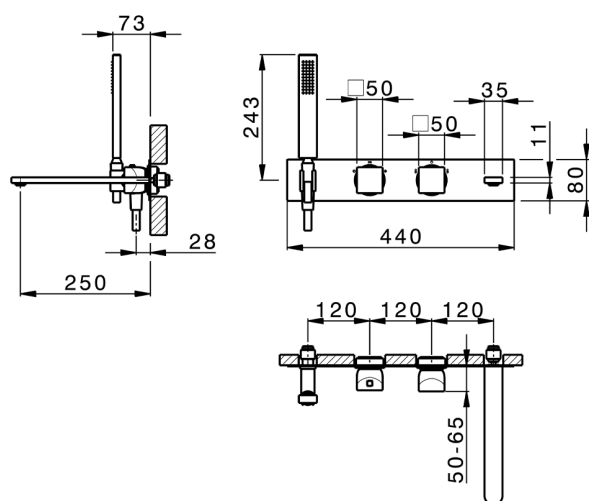

Exposed part for con.thermo. bath mixer, 2-outlet HI-RISE_RI019440

MODEL **RI019440**

Exposed part for con.thermo.bath mixer, 2-outlet,with 2 outlet deviastop,without concealed part,for item ZA019440

AVAILABLE FINISHINGS

-  **21** 21 Chrome
-  **24** 24 Gold
-  **2F** 2F Brushed Nickel
-  **2W** 2W Brushed Gold
-  **40** 40 Matt Black
-  **4Q** 4Q Matt White
-  **5G** 5G Rose Gold
-  **6V** 6V Matt White/Brushed Nickel
-  **6X** 6X Matt White/Brushed Gold
-  **7W** 7W Matt Black/Brushed Gold

Concealed thermostatic bath mixer, 2-outlets CONCEALED_ZA019440

MODEL **ZA019440**

Concealed thermostatic bath mixer, 2-outlets, without trim kit

AVAILABLE FINISHINGS

 **04** 04 Without finishing

CHARACTERISTICS