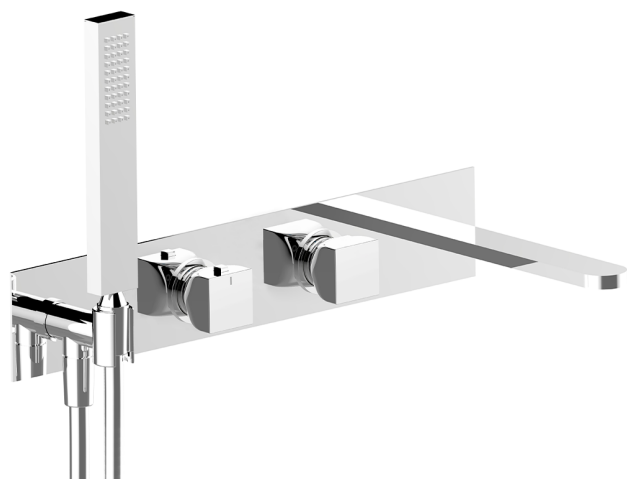

## Exposed part for con.thermo. bath mixer, 2-outlet HI-RISE\_RI019440

MODEL **RI019440**

Exposed part for con.thermo.bath mixer, 2-outlet,with 2 outlet deviastop,without concealed part,for item ZA019440

### Thermostatic

The Cisal thermostatic is your personal water manager, helping you to handle, control and save water and energy.

## Concealed thermostatic bath mixer, 2-outlets CONCEALED\_ZA019440

MODEL **ZA019440**

Concealed thermostatic bath mixer, 2-outlets, without trim kit

AVAILABLE FINISHINGS

CHARACTERISTICS

Concealed **1**  
 Cartridge Spare Parts **24.04A.PP**  
**8x20 Plus P Thermostatic Valve**