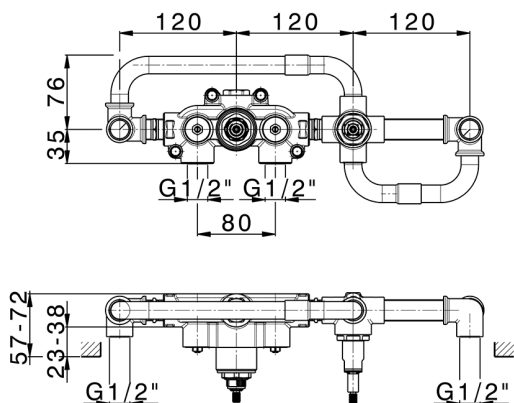

Concealed thermostatic bath mixer, 2-outlets CONCEALED_ZA019440

MODEL **ZA019440**

Concealed thermostatic bath mixer, 2-outlets, without trim kit

AVAILABLE FINISHINGS

04 04 Without finishing

CHARACTERISTICS

Concealed **1**
Cartridge Spare Parts **24.04A.PP**
8x20 Plus P Thermostatic Valve

Thermostatic

The Cisal thermostatic is your personal water manager, helping you to handle, control and save water and energy.

2026-06-08