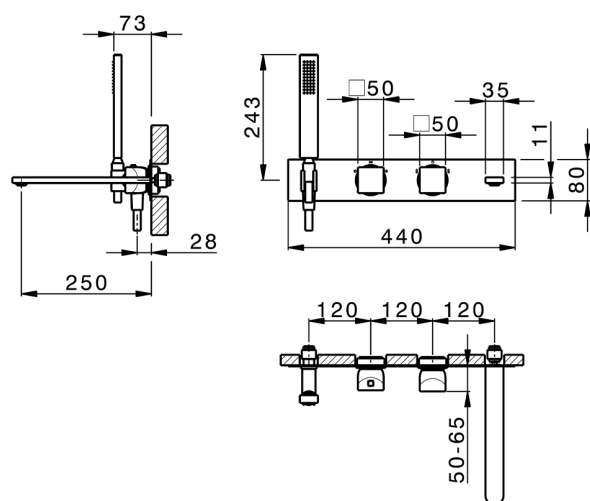

## Exposed part for con.thermo. bath mixer, 2-outlet HI-RISE\_RI019440

MODEL **RI019440**

Exposed part for con.thermo.bath mixer, 2-outlet,with 2 outlet deviastop,without concealed part,for item ZA019440

## Concealed thermostatic bath mixer, 2-outlets CONCEALED\_ZA019440

MODEL **ZA019440**

Concealed thermostatic bath mixer, 2-outlets, without trim kit

AVAILABLE FINISHINGS

CHARACTERISTICS

Concealed **1**  
 Cartridge Spare Parts **24.04A.PP**  
**8x20 Plus P Thermostatic Valve**