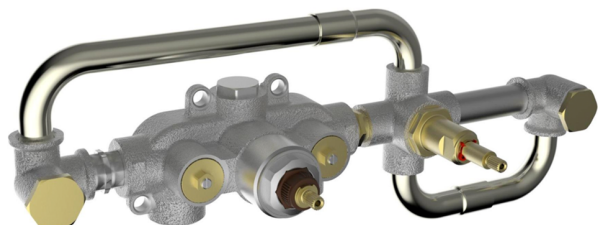

## Exposed part for con.thermo. bath mixer, 2-outlet HI-RISE\_RI019440

MODEL **RI019440**

Exposed part for con.thermo.bath mixer, 2-outlet,with 2 outlet deviastop,without concealed part,for item ZA019440

### Thermostatic

The Cisal thermostatic is your personal water manager, helping you to handle, control and save water and energy.

## Concealed thermostatic bath mixer, 2-outlets CONCEALED\_ZA019440

MODEL **ZA019440**

Concealed thermostatic bath mixer, 2-outlets, without trim kit

AVAILABLE FINISHINGS

CHARACTERISTICS

Concealed **1**  
 Cartridge Spare Parts **24.04A.PP**  
**8x20 Plus P Thermostatic Valve**

### Thermostatic

The Cisal thermostatic is your personal water manager, helping you to handle, control and save water and energy.

2026-04-10