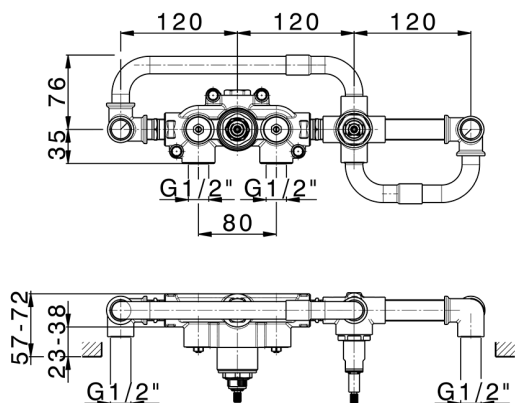

## Concealed thermostatic bath mixer, 2-outlets CONCEALED\_ZA019440

MODEL **ZA019440**

Concealed thermostatic bath mixer, 2-outlets, without trim kit

AVAILABLE FINISHINGS

CHARACTERISTICS

Concealed **1**  
 Cartridge Spare Parts **24.04A.PP**  
**8x20 Plus P Thermostatic Valve**