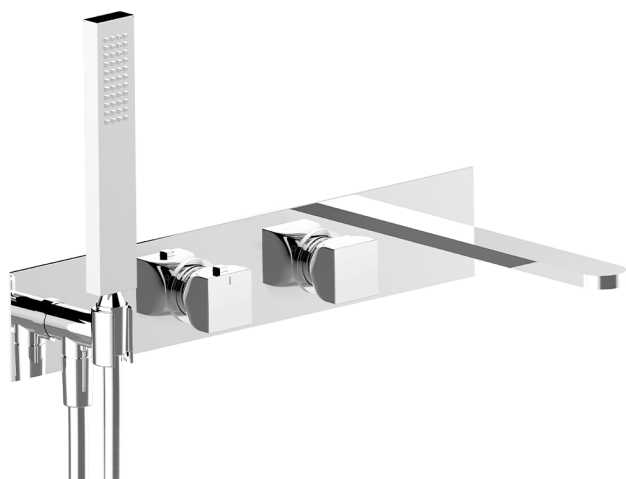

Exposed part for con.thermo. bath mixer, 2-outlet HI-RISE_RI019440

MODEL **RI019440**

Exposed part for con.thermo.bath mixer, 2-outlet,with 2 outlet deviasstop,without concealed part,for item ZA019440

AVAILABLE FINISHINGS

-  **21** 21 Chrome
-  **24** 24 Gold
-  **2F** 2F Brushed Nickel
-  **2W** 2W Brushed Gold
-  **40** 40 Matt Black
-  **4Q** 4Q Matt White
-  **5G** 5G Rose Gold
-  **6V** 6V Matt White/Brushed Nickel
-  **6X** 6X Matt White/Brushed Gold
-  **7W** 7W Matt Black/Brushed Gold

Thermostatic

The Cisal thermostatic is your personal water manager, helping you to handle, control and save water and energy.

CHARACTERISTICS

Installation **Concealed**
 Required concealed parts **ZA019440**

Concealed thermostatic bath mixer, 2-outlets CONCEALED_ZA019440

MODEL **ZA019440**

Concealed thermostatic bath mixer, 2-outlets, without trim kit

AVAILABLE FINISHINGS

CHARACTERISTICS

Concealed **1**
 Cartridge Spare Parts **24.04A.PP**
8x20 Plus P Thermostatic Valve