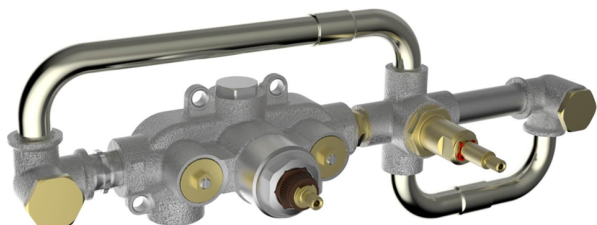

## Exposed part for con.thermo. bath mixer, 2-outlet HI-RISE\_RI019440

MODEL **RI019440**

Exposed part for con.thermo.bath mixer, 2-outlet,with 2 outlet deviasstop,without concealed part,for item ZA019440

## Concealed thermostatic bath mixer, 2-outlets CONCEALED\_ZA019440

MODEL **ZA019440**

Concealed thermostatic bath mixer, 2-outlets, without trim kit

AVAILABLE FINISHINGS

**04** 04 Without finishing

CHARACTERISTICS

Concealed **1**  
 Cartridge Spare Parts **24.04A.PP**  
**8x20 Plus P Thermostatic Valve**