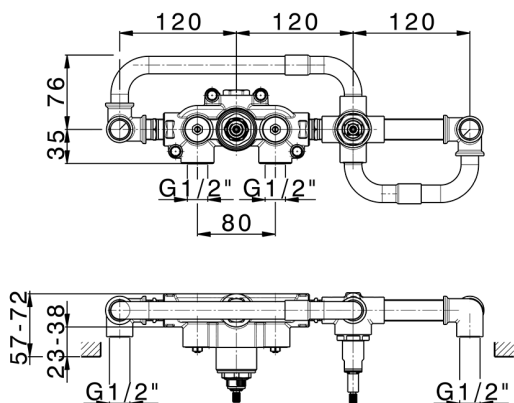

## Concealed thermostatic bath mixer, 2-outlets CONCEALED\_ZA019440

MODEL **ZA019440**

Concealed thermostatic bath mixer, 2-outlets, without trim kit

AVAILABLE FINISHINGS

**04** 04 Without finishing

CHARACTERISTICS

Concealed **1**  
 Cartridge Spare Parts **24.04A.PP**  
**8x20 Plus P Thermostatic Valve**