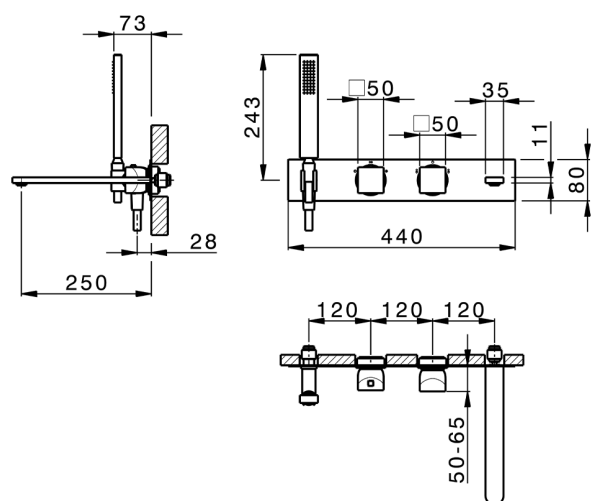

## Exposed part for con.thermo. bath mixer, 2-outlet HI-RISE\_RI019440

MODEL **RI019440**

Exposed part for con.thermo.bath mixer, 2-outlet,with 2 outlet deviasstop,without concealed part,for item ZA019440

Concealed **1**  
 Cartridge Spare Parts **24.04A.PP**  
**8x20 Plus P Thermostatic Valve**