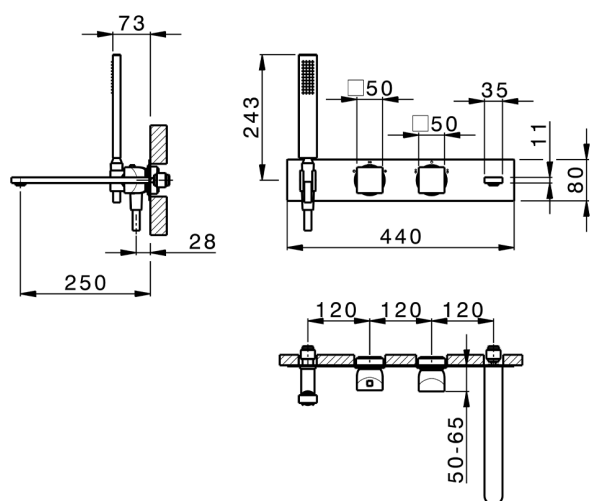

Exposed part for con.thermo. bath mixer, 2-outlet HI-RISE_RI019440

MODEL **RI019440**

Exposed part for con.thermo.bath mixer, 2-outlet,with 2 outlet deviasstop,without concealed part,for item ZA019440

AVAILABLE FINISHINGS

-  **21** 21 Chrome
-  **24** 24 Gold
-  **2F** 2F Brushed Nickel
-  **2W** 2W Brushed Gold
-  **40** 40 Matt Black
-  **4Q** 4Q Matt White
-  **5G** 5G Rose Gold
-  **6V** 6V Matt White/Brushed Nickel
-  **6X** 6X Matt White/Brushed Gold
-  **7W** 7W Matt Black/Brushed Gold

Concealed thermostatic bath mixer, 2-outlets CONCEALED_ZA019440

MODEL **ZA019440**

Concealed thermostatic bath mixer, 2-outlets, without trim kit

AVAILABLE FINISHINGS

CHARACTERISTICS

Concealed **1**
 Cartridge Spare Parts **24.04A.PP**
8x20 Plus P Thermostatic Valve