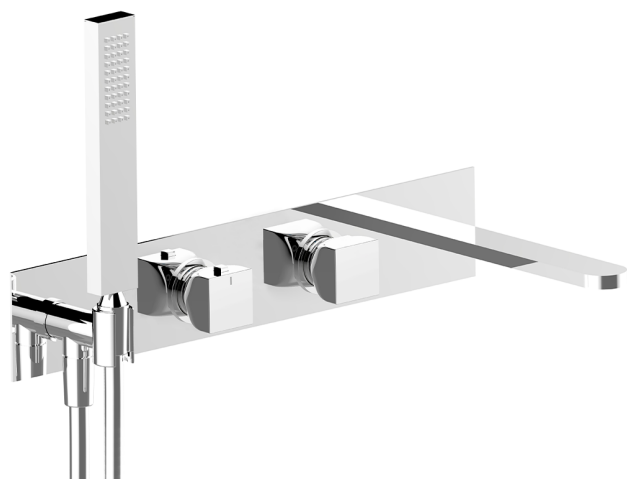

## Exposed part for con.thermo. bath mixer, 2-outlet HI-RISE\_RI019440

MODEL **RI019440**

Exposed part for con.thermo.bath mixer, 2-outlet,with 2 outlet deviasstop,without concealed part,for item ZA019440

### Thermostatic

The Cisal thermostatic is your personal water manager, helping you to handle, control and save water and energy.

## Concealed thermostatic bath mixer, 2-outlets CONCEALED\_ZA019440

MODEL **ZA019440**

Concealed thermostatic bath mixer, 2-outlets, without trim kit

AVAILABLE FINISHINGS

**04** 04 Without finishing

CHARACTERISTICS