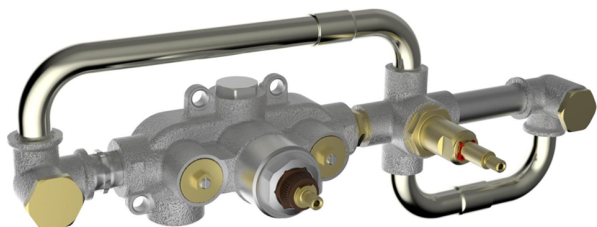

Exposed part for con.thermo. bath mixer, 2-outlet HI-RISE_RI019440

MODEL **RI019440**

Exposed part for con.thermo.bath mixer, 2-outlet,with 2 outlet deviasstop,without concealed part,for item ZA019440

AVAILABLE FINISHINGS

Thermostatic

The Cisal thermostatic is your personal water manager, helping you to handle, control and save water and energy.

CHARACTERISTICS

Installation **Concealed**
 Required concealed parts **ZA019440**

Concealed thermostatic bath mixer, 2-outlets CONCEALED_ZA019440

MODEL **ZA019440**

Concealed thermostatic bath mixer, 2-outlets, without trim kit

AVAILABLE FINISHINGS

CHARACTERISTICS

Concealed **1**
 Cartridge Spare Parts **24.04A.PP**
8x20 Plus P Thermostatic Valve

Thermostatic

The Cisal thermostatic is your personal water manager, helping you to handle, control and save water and energy.

2026-04-08