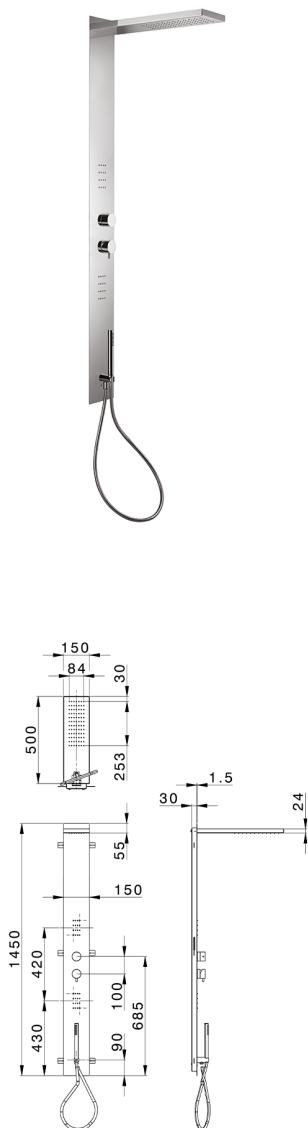

3-fonctions single lever shower panel WELLNESS_ZS005040

MODEL **ZS005040**

3-fonctions single lever shower panel, stainless steel AISI 304 shower panel, 3 outlet deviatop cartridge, handshower holder with wall elbow, 23 mm Brass One Spray handshower, 2 front body jets, 150x500 thick 24mm Inox rectangular showerhead, rain function, 150 cm PVC Flexible Hose

AVAILABLE FINISHINGS

-  **40** 40 Matt Black
-  **4Q** 4Q Matt White
-  **D1** D1 Brushed Inox
-  **D2** D2 Polished Inox

CHARACTERISTICS

Cartridge Spare Parts **ZZ99751000**

35 mm Cartridge

2024-09-16