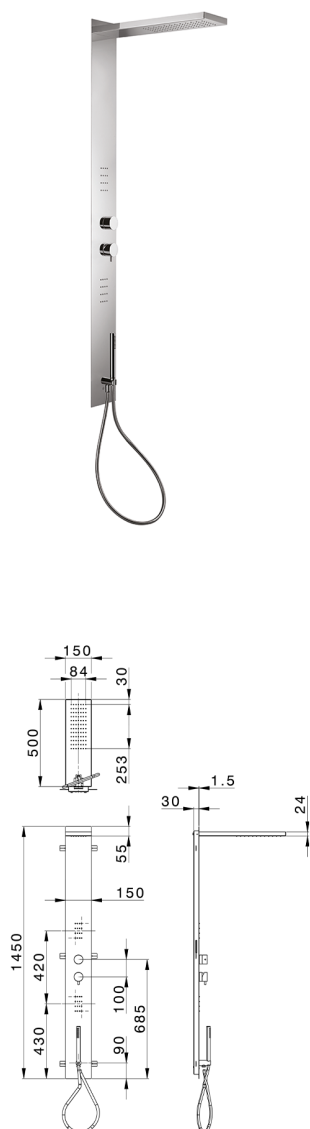

3-fonctions single lever shower panel WELLNESS_ZS005040

MODEL **ZS005040**

3-fonctions single lever shower panel, stainless steel AISI 304 shower panel, 3 outlet deviator cartridge, handshower holder with wall elbow, 23 mm Brass One Spray handshower, 2 front body jets, 150x500 thick 24mm Inox rectangular showerhead, rain function, 150 cm PVC Flexible Hose

AVAILABLE FINISHINGS

-  **40** 40 Matt Black
-  **4Q** 4Q Matt White
-  **D1** D1 Brushed Inox
-  **D2** D2 Polished Inox

CHARACTERISTICS

Cartridge Spare Parts **ZZ99751000**

35 mm Cartridge

2024-09-19