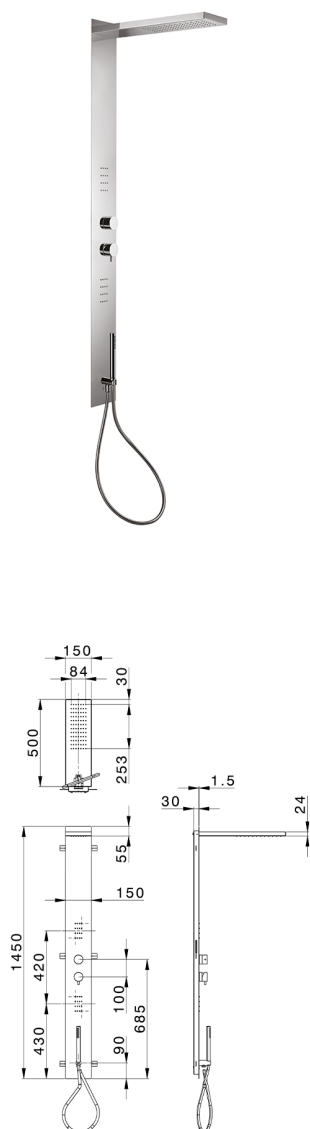

3-fonctions single lever shower panel WELLNESS_ZS005040

MODEL **ZS005040**

3-fonctions single lever shower panel, stainless steel AISI 304 shower panel, 3 outlet deviatop cartridge, handshower holder with wall elbow, 23 mm Brass One Spray handshower, 2 front body jets, 150x500 thick 24mm Inox rectangular showerhead, rain function, 150 cm PVC Flexible Hose

AVAILABLE FINISHINGS

-  **40** 40 Matt Black
-  **4Q** 4Q Matt White
-  **D1** D1 Brushed Inox
-  **D2** D2 Polished Inox

CHARACTERISTICS

Cartridge Spare Parts **ZZ99751000**

35 mm Cartridge

2024-09-19