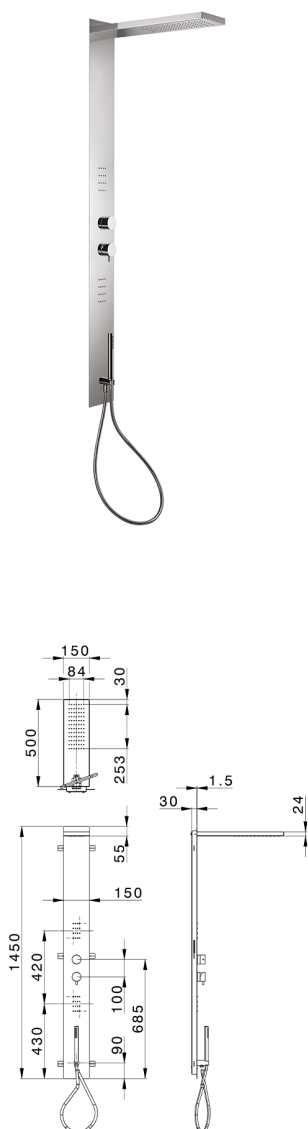

3-fonctions single lever shower panel WELLNESS_ZS005040

MODEL **ZS005040**

3-fonctions single lever shower panel, stainless steel AISI 304 shower panel, 3 outlet deviatop cartridge, handshower holder with wall elbow, 23 mm Brass One Spray handshower, 2 front body jets, 150x500 thick 24mm Inox rectangular showerhead, rain function, 150 cm PVC Flexible Hose

AVAILABLE FINISHINGS

-  **40** 40 Matt Black
-  **4Q** 4Q Matt White
-  **D1** D1 Brushed Inox
-  **D2** D2 Polished Inox

CHARACTERISTICS

Cartridge Spare Parts **ZZ99751000**

35 mm Cartridge

2024-09-19