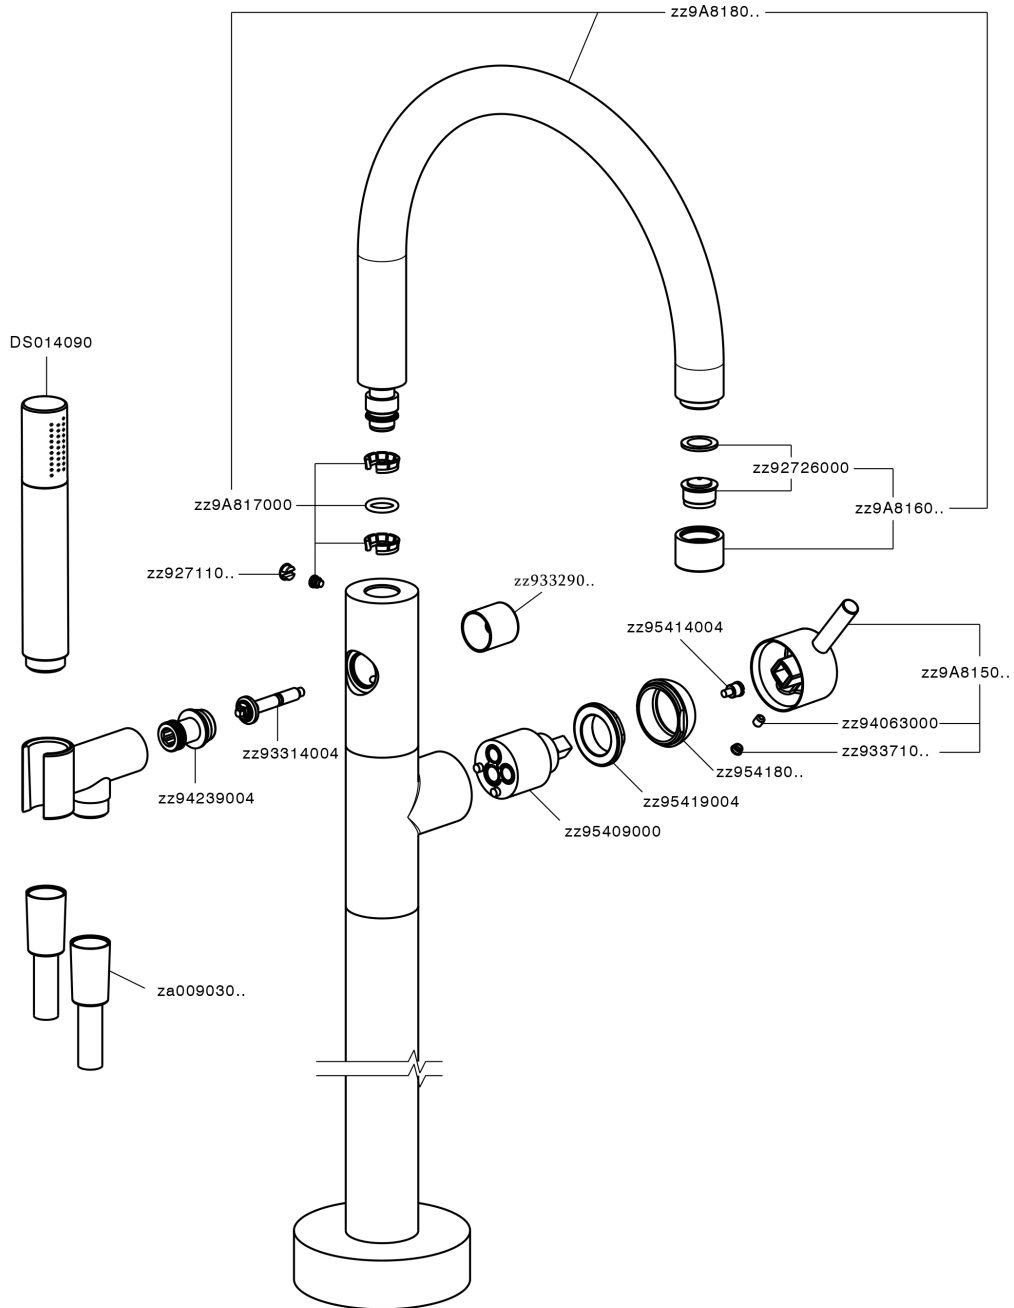

Exposed part for single-lever bath shower mixer NUOVA LESS_LN014200

LN014200

<https://en.cisal.it/exposed-part-for-single-lever-bath-shower-mixer-nuova-less-ln014200>

Concealed part single lever free-standing CONCEALED_ZA004510

ZA004510

<https://en.cisal.it/concealed-part-single-lever-free-standing-concealed-za004510>

2026-06-14