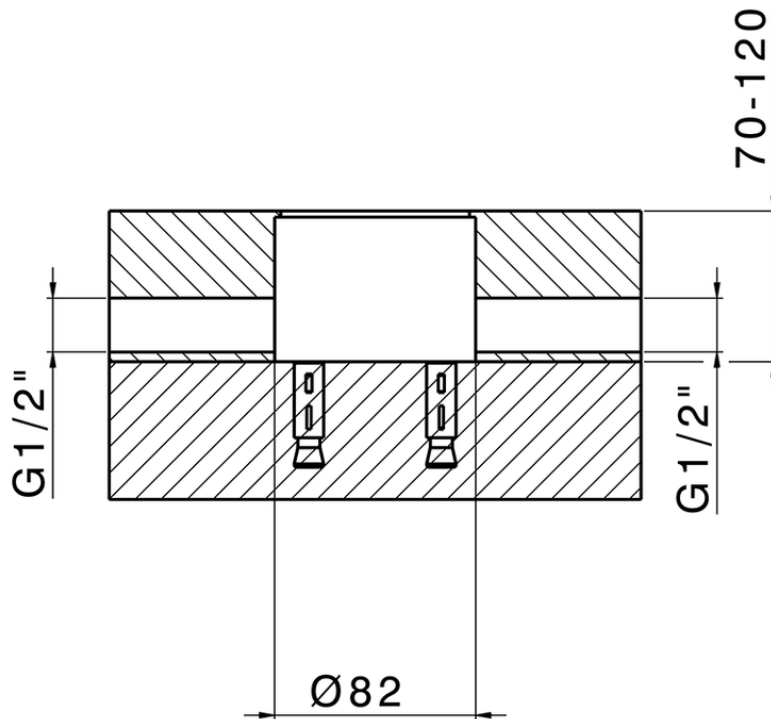

## Exposed part for single-lever bath shower mixer NUOVA LESS\_LN014200

LN014200

<https://en.cisal.it/exposed-part-for-single-lever-bath-shower-mixer-nuova-less-ln014200>

ZA004510

<https://en.cisal.it/concealed-part-single-lever-free-standing-concealed-za004510>