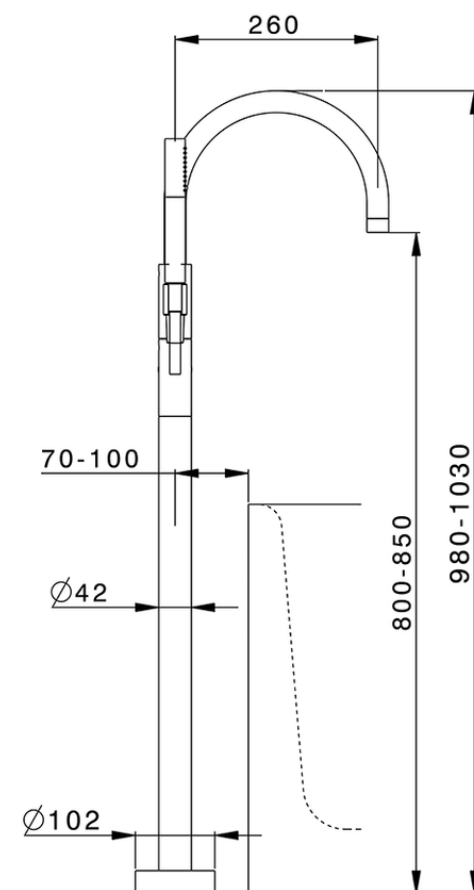

Exposed part for single-lever bath shower mixer NUOVA LESS_LN014200

LN014200

<https://en.cisal.it/exposed-part-for-single-lever-bath-shower-mixer-nuova-less-ln014200>

ZA004510

<https://en.cisal.it/concealed-part-single-lever-free-standing-concealed-za004510>