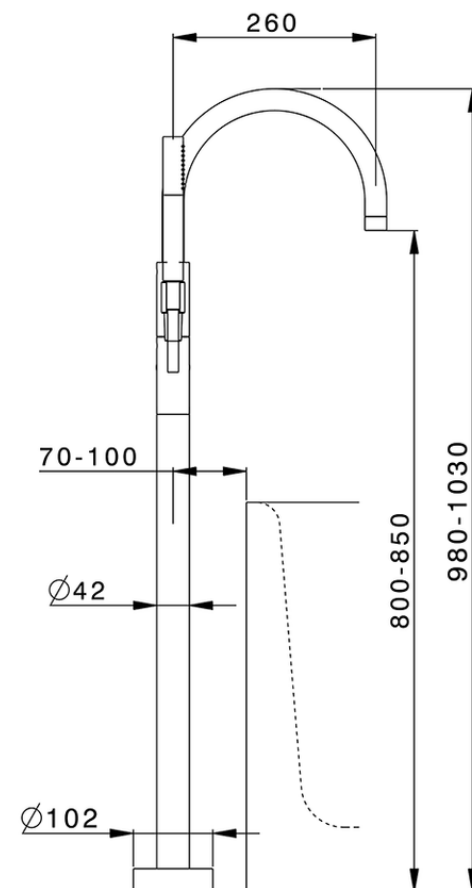

Exposed part for single-lever bath shower mixer NUOVA LESS_LN014200

LN014200

<https://en.cisal.it/exposed-part-for-single-lever-bath-shower-mixer-nuova-less-ln014200>

ZA004510

<https://en.cisal.it/concealed-part-single-lever-free-standing-concealed-za004510>