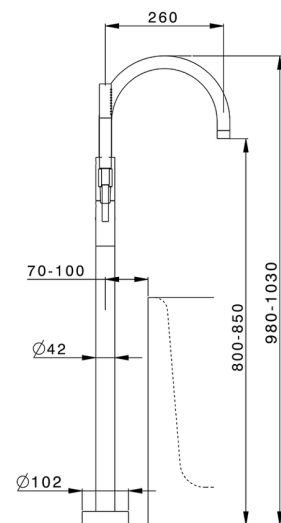

Exposed part for single-lever bath shower mixer NUOVA LESS_LN014200

MODEL **LN014200**

Exposed part for single-lever bath shower mixer, handshower holder on column, Brass minimalistic one spray handshower, 150 cm smooth SUPREME Flexible Hose, for items ZA004510

AVAILABLE FINISHINGS

-  **21** 21 Chrome
-  **2F** 2F Brushed Nickel
-  **40** 40 Matt Black
-  **4Q** 4Q Matt White

CHARACTERISTICS

Cartridge Spare Parts **ZZ95409000**

35 mm Cartridge

Installation **Concealed**

Required concealed parts **ZA004510**

EcoStop

EcoStop feature limits water flow to approximately 50% of maximum output with one point of resistance on setting. Push slightly past the middle stop only when full water output is required. This will save water up to 50%.

Exposed part for single-lever bath shower mixer NUOVA LESS_LN014200

LN014200

<https://en.cisal.it/exposed-part-for-single-lever-bath-shower-mixer-nuova-less-ln014200>

Concealed part single lever free-standing CONCEALED_ZA004510