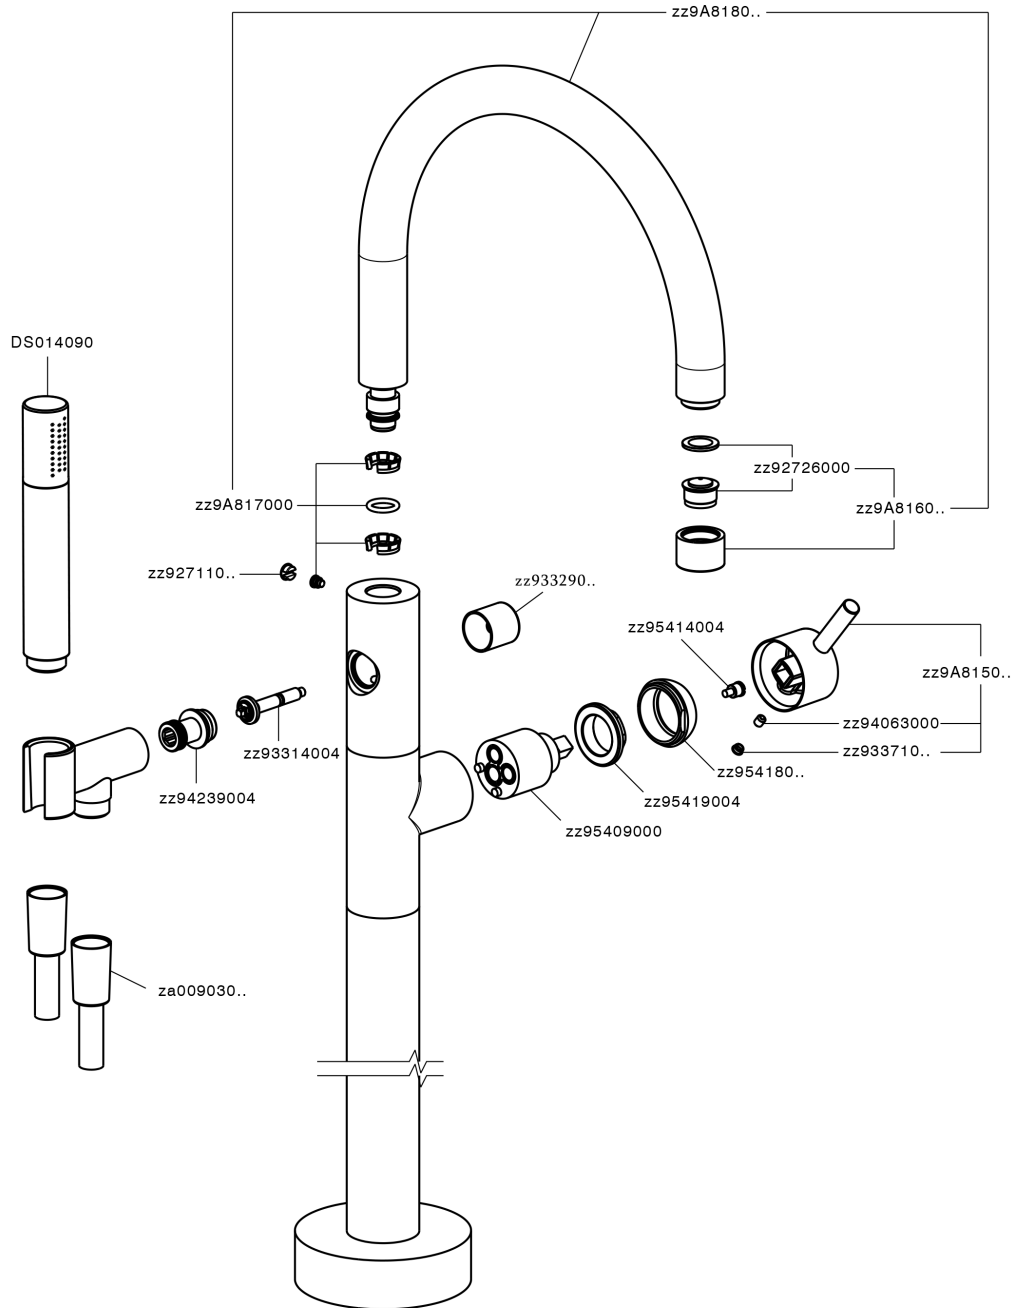

Exposed part for single-lever bath shower mixer NUOVA LESS_LN014200

MODEL **LN014200**

Exposed part for single-lever bath shower mixer, handshower holder on column, Brass minimalistic one spray handshower, 150 cm smooth SUPREME Flexible Hose, for items ZA004510

Required concealed parts **ZA004510**

EcoStop

EcoStop feature limits water flow to approximately 50% of maximum output with one point of resistance on setting. Push slightly past the middle stop only when full water output is required. This will save water up to 50%.

Exposed part for single-lever bath shower mixer NUOVA LESS_LN014200

LN014200

<https://en.cisal.it/exposed-part-for-single-lever-bath-shower-mixer-nuova-less-ln014200>

Concealed part single lever free-standing CONCEALED_ZA004510

MODEL **ZA004510**

Concealed part single lever free-standing

AVAILABLE FINISHINGS

 **04** 04 Without finishing

CHARACTERISTICS

Concealed **1**

2026-06-13