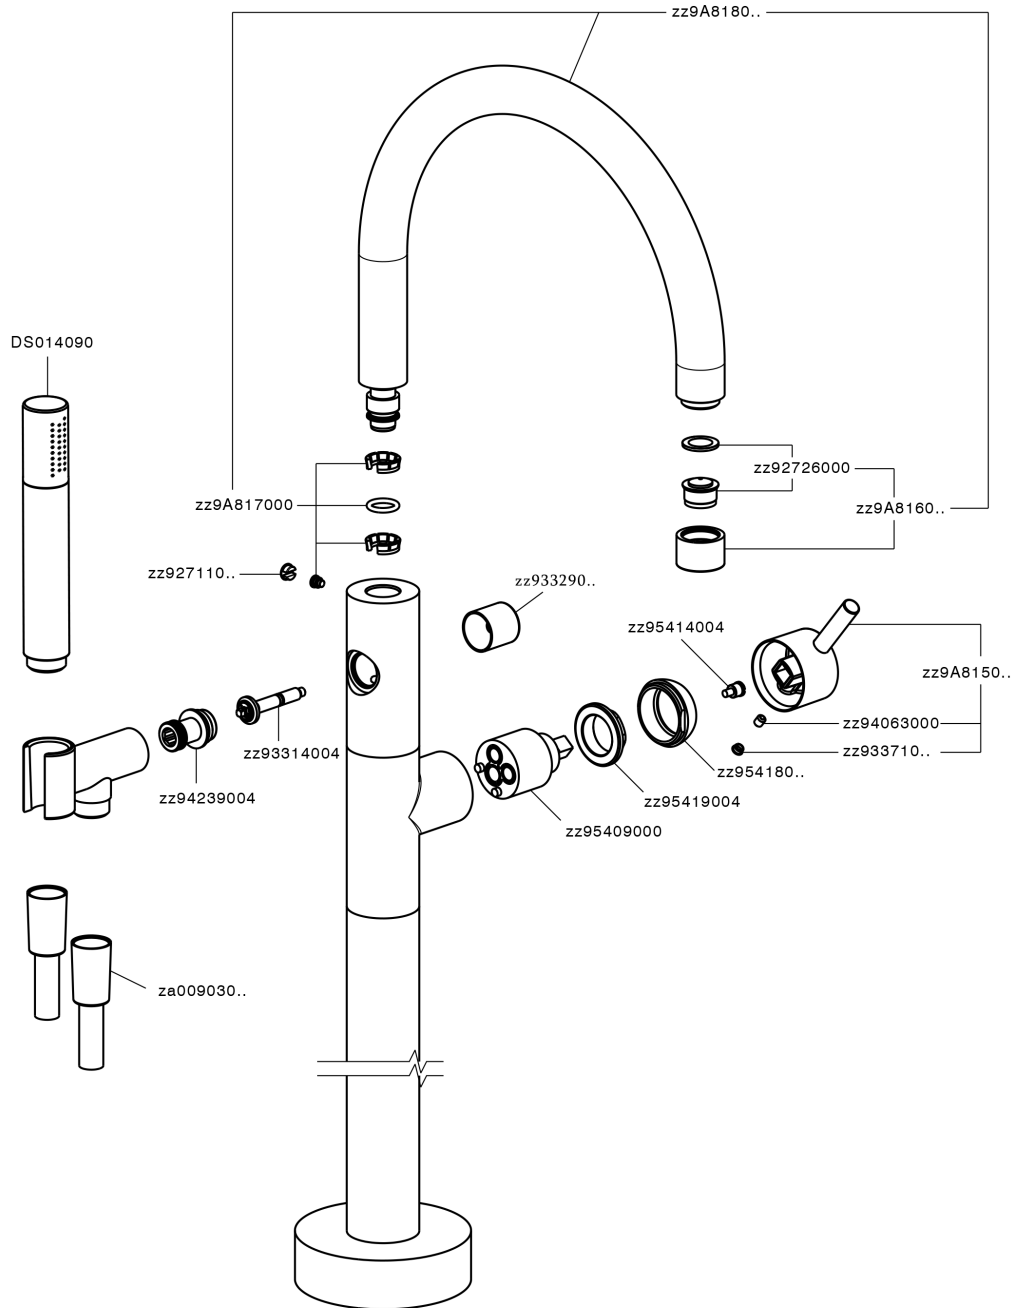

Exposed part for single-lever bath shower mixer NUOVA LESS_LN014200

MODEL **LN014200**

Exposed part for single-lever bath shower mixer, handshower holder on column, Brass minimalistic one spray handshower, 150 cm smooth SUPREME Flexible Hose, for items ZA004510

Required concealed parts **ZA004510**

EcoStop

EcoStop feature limits water flow to approximately 50% of maximum output with one point of resistance on setting. Push slightly past the middle stop only when full water output is required. This will save water up to 50%.

Exposed part for single-lever bath shower mixer NUOVA LESS_LN014200

LN014200

<https://en.cisal.it/exposed-part-for-single-lever-bath-shower-mixer-nuova-less-ln014200>

Concealed part single lever free-standing CONCEALED_ZA004510

MODEL **ZA004510**

Concealed part single lever free-standing

AVAILABLE FINISHINGS

 **04** 04 Without finishing

CHARACTERISTICS

Concealed **1**

2026-05-19