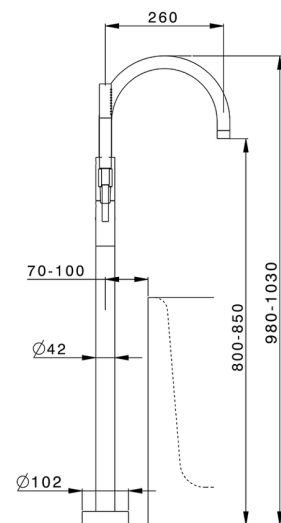

Exposed part for single-lever bath shower mixer NUOVA LESS_LN014200

MODEL **LN014200**

Exposed part for single-lever bath shower mixer, handshower holder on column, Brass minimalistic one spray handshower, 150 cm smooth SUPREME Flexible Hose, for items ZA004510

AVAILABLE FINISHINGS

-  **21** 21 Chrome
-  **2F** 2F Brushed Nickel
-  **40** 40 Matt Black
-  **4Q** 4Q Matt White

CHARACTERISTICS

- Cartridge Spare Parts **ZZ95409000**
- 35 mm Cartridge**
- Installation **Concealed**
- Required concealed parts **ZA004510**

EcoStop

EcoStop feature limits water flow to approximately 50% of maximum output with one point of resistance on setting. Push slightly past the middle stop only when full water output is required. This will save water up to 50%.

Exposed part for single-lever bath shower mixer NUOVA LESS_LN014200

LN014200

<https://en.cisal.it/exposed-part-for-single-lever-bath-shower-mixer-nuova-less-ln014200>

Concealed part single lever free-standing CONCEALED_ZA004510