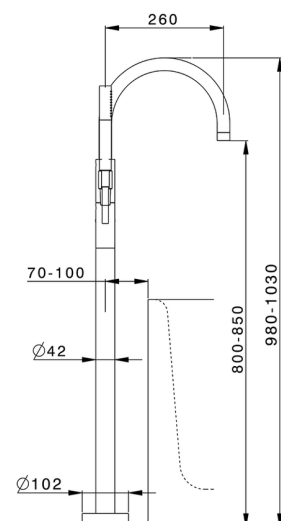

Exposed part for single-lever bath shower mixer NUOVA LESS_LN014200

MODEL **LN014200**

Exposed part for single-lever bath shower mixer, handshower holder on column, Brass minimalistic one spray handshower, 150 cm smooth SUPREME Flexible Hose, for items ZA004510

AVAILABLE FINISHINGS

-  **21** 21 Chrome
-  **2F** 2F Brushed Nickel
-  **40** 40 Matt Black
-  **4Q** 4Q Matt White

CHARACTERISTICS

Cartridge Spare Parts **ZZ95409000**

35 mm Cartridge

Installation **Concealed**

Required concealed parts **ZA004510**

EcoStop

EcoStop feature limits water flow to approximately 50% of maximum output with one point of resistance on setting. Push slightly past the middle stop only when full water output is required. This will save water up to 50%.

Exposed part for single-lever bath shower mixer NUOVA LESS_LN014200

LN014200

<https://en.cisal.it/exposed-part-for-single-lever-bath-shower-mixer-nuova-less-ln014200>

Concealed part single lever free-standing CONCEALED_ZA004510