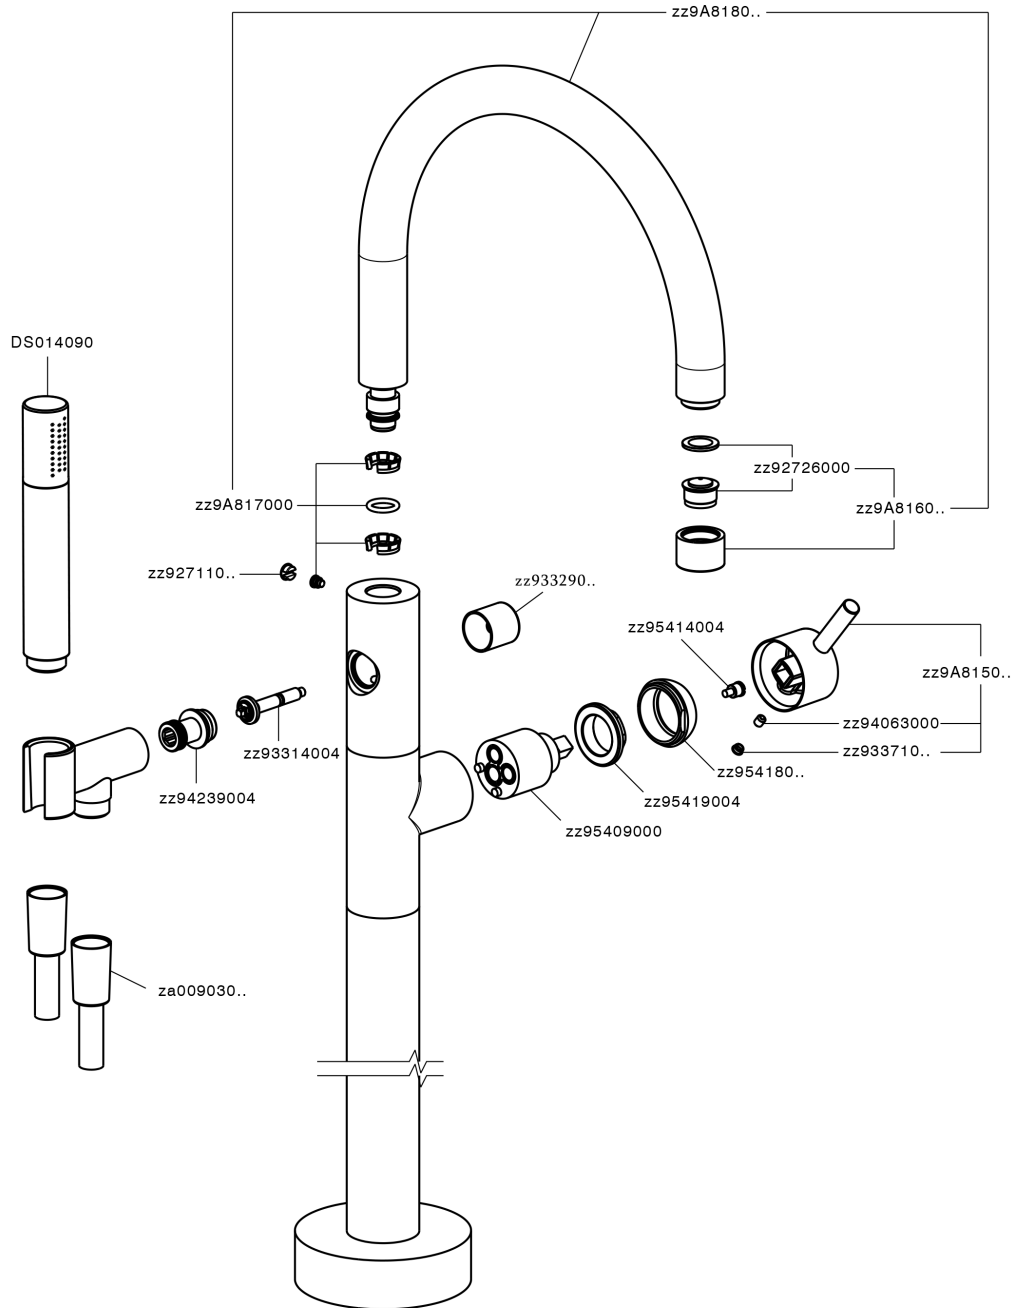

Exposed part for single-lever bath shower mixer NUOVA LESS_LN014200

MODEL **LN014200**

Exposed part for single-lever bath shower mixer, handshower holder on column, Brass minimalistic one spray handshower, 150 cm smooth SUPREME Flexible Hose, for items ZA004510

AVAILABLE FINISHINGS

-  **21** 21 Chrome
-  **2F** 2F Brushed Nickel
-  **40** 40 Matt Black
-  **4Q** 4Q Matt White

CHARACTERISTICS

- Cartridge Spare Parts **ZZ95409000**
- 35 mm Cartridge**
- Installation **Concealed**
- Required concealed parts **ZA004510**

EcoStop

EcoStop feature limits water flow to approximately 50% of maximum output with one point of resistance on setting. Push slightly past the middle stop only when full water output is required. This will save water up to 50%.

Exposed part for single-lever bath shower mixer NUOVA LESS_LN014200

LN014200

<https://en.cisal.it/exposed-part-for-single-lever-bath-shower-mixer-nuova-less-ln014200>

Concealed part single lever free-standing CONCEALED_ZA004510