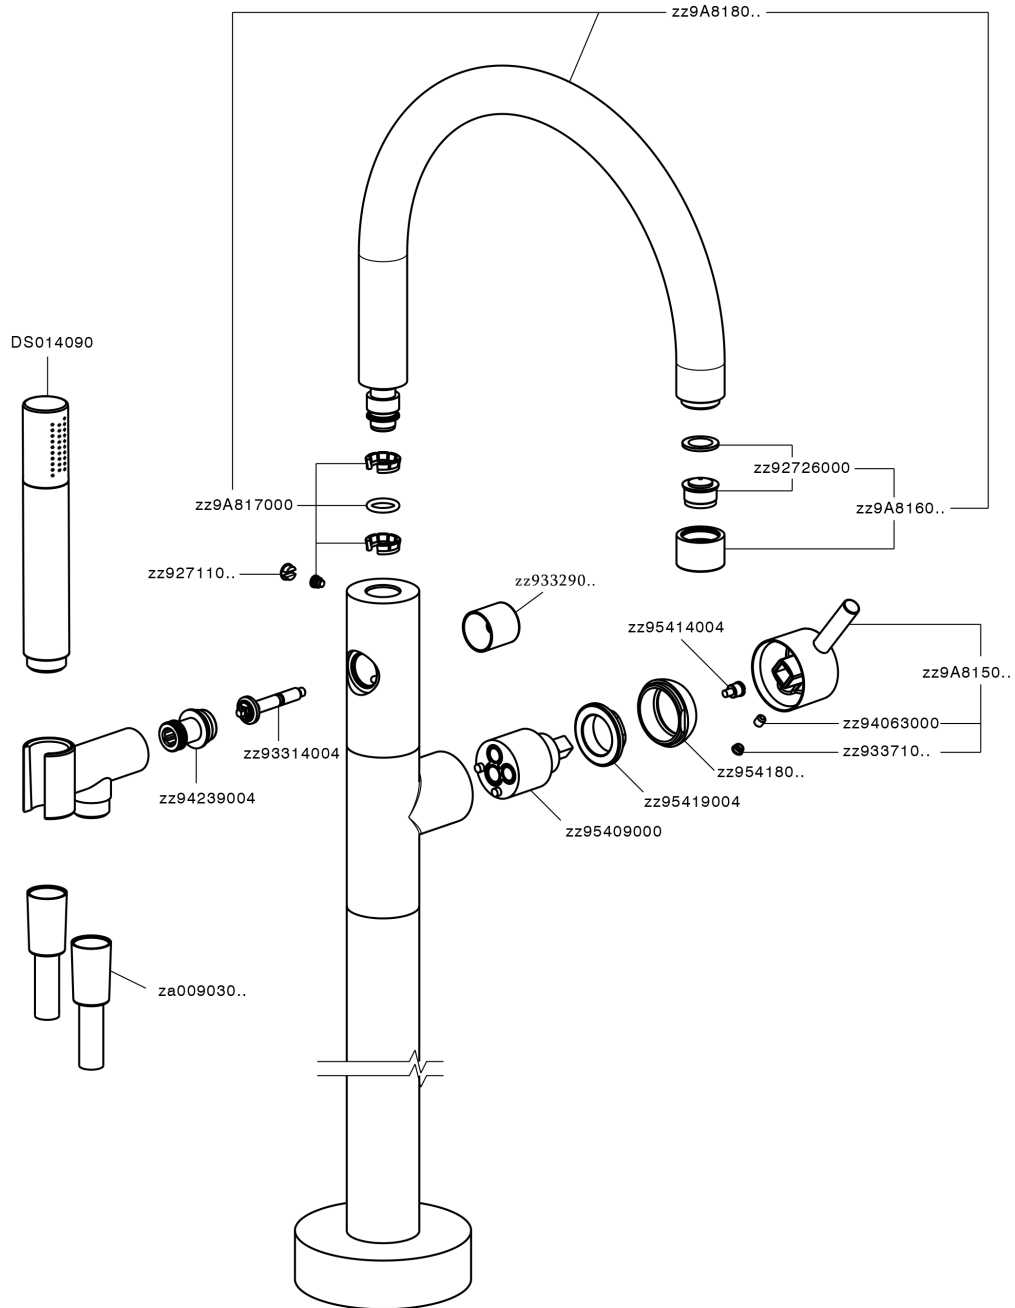

Exposed part for single-lever bath shower mixer NUOVA LESS_LN014200

LN014200

<https://en.cisal.it/exposed-part-for-single-lever-bath-shower-mixer-nuova-less-ln014200>

Concealed part single lever free-standing CONCEALED_ZA004510

ZA004510

<https://en.cisal.it/concealed-part-single-lever-free-standing-concealed-za004510>

2026-05-19