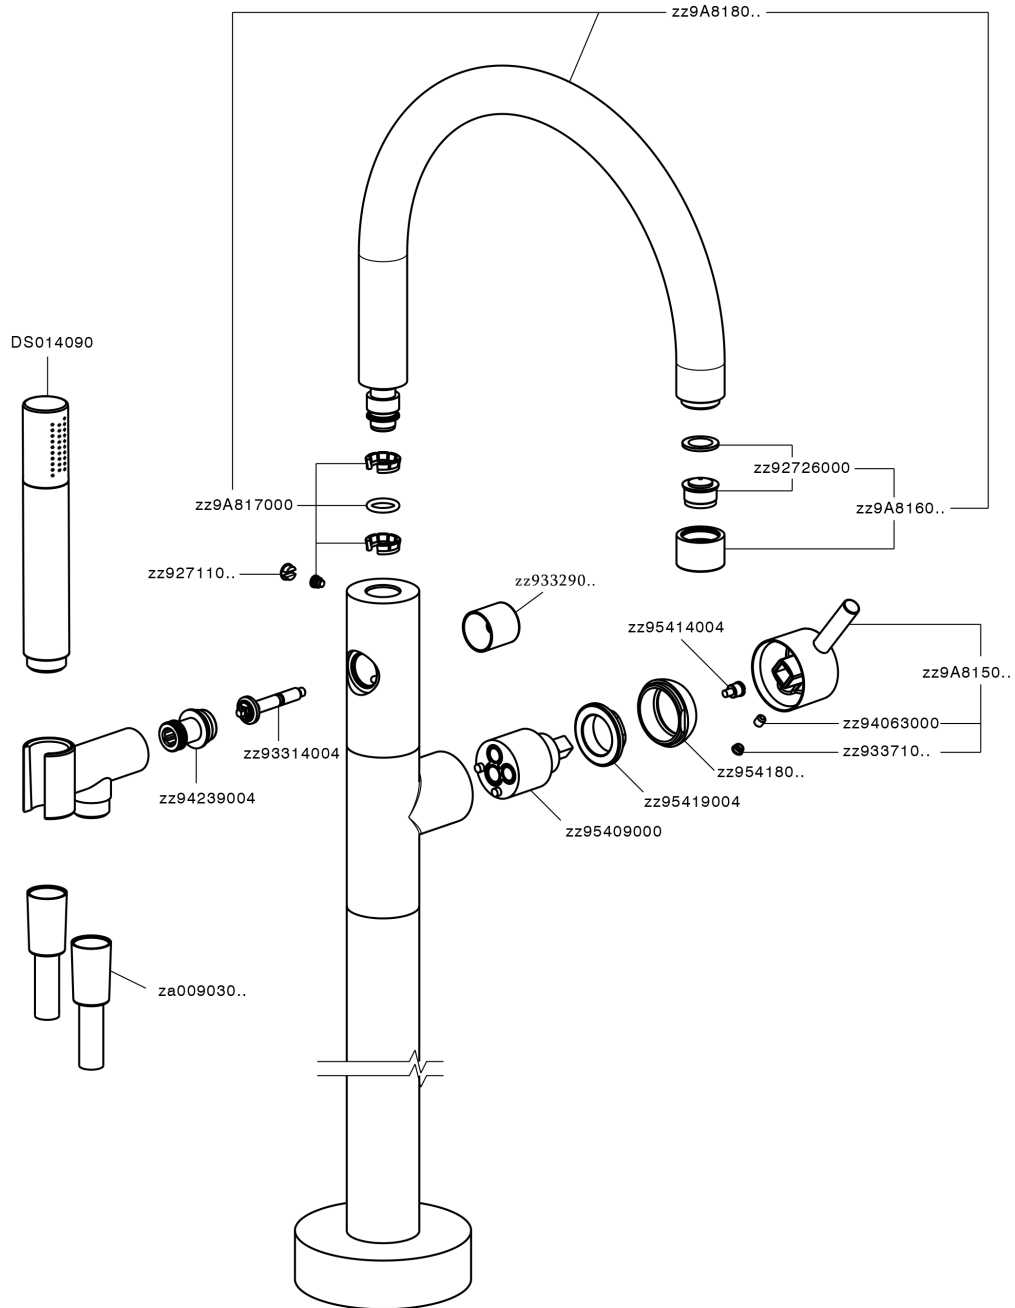

## Exposed part for single-lever bath shower mixer NUOVA LESS\_LN014200

LN014200

<https://en.cisal.it/exposed-part-for-single-lever-bath-shower-mixer-nuova-less-ln014200>

## Concealed part single lever free-standing CONCEALED\_ZA004510

ZA004510

<https://en.cisal.it/concealed-part-single-lever-free-standing-concealed-za004510>

2026-06-13