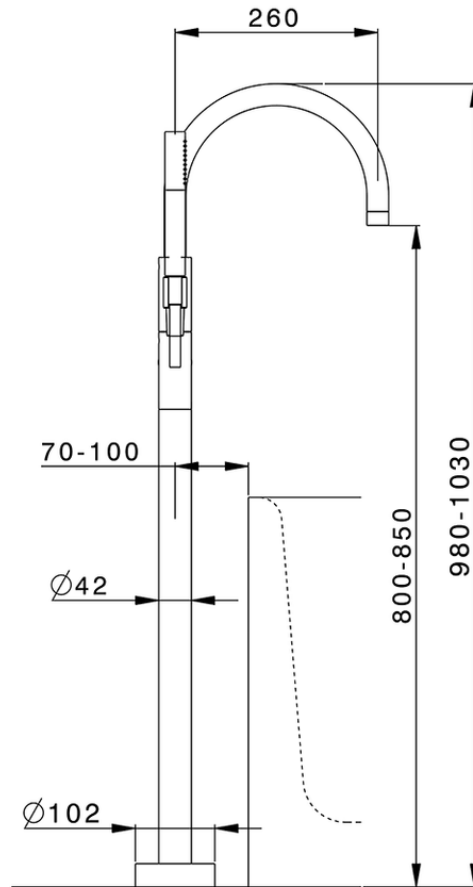

Exposed part for single-lever bath shower mixer NUOVA LESS_LN014200

LN014200

<https://en.cisal.it/exposed-part-for-single-lever-bath-shower-mixer-nuova-less-ln014200>

ZA004510

<https://en.cisal.it/concealed-part-single-lever-free-standing-concealed-za004510>