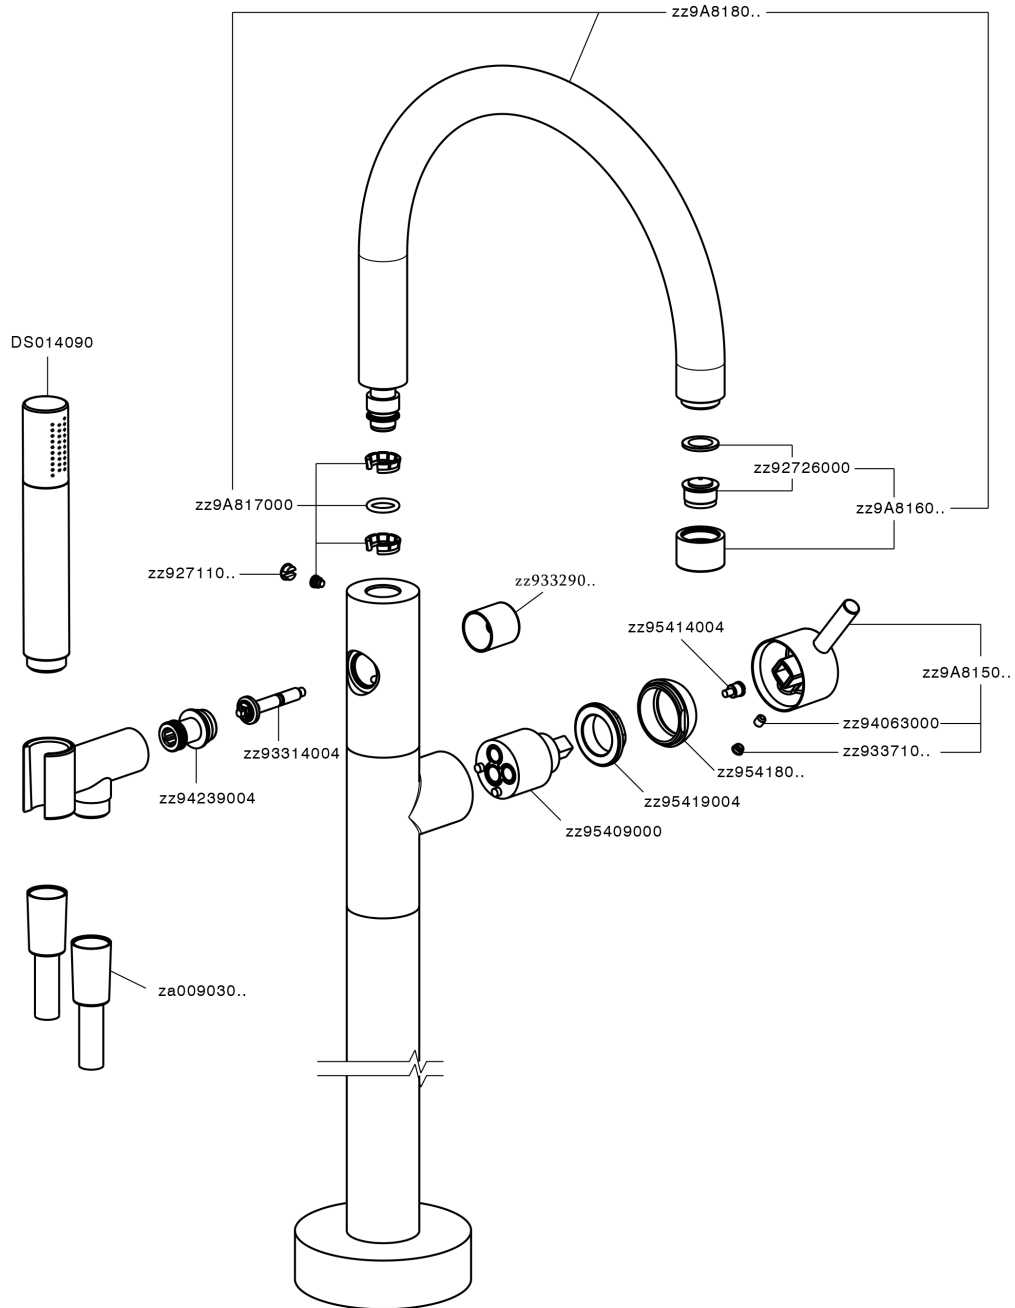

## Exposed part for single-lever bath shower mixer NUOVA LESS\_LN014200

LN014200

<https://en.cisal.it/exposed-part-for-single-lever-bath-shower-mixer-nuova-less-ln014200>

## Concealed part single lever free-standing CONCEALED\_ZA004510

ZA004510

<https://en.cisal.it/concealed-part-single-lever-free-standing-concealed-za004510>

2026-04-06