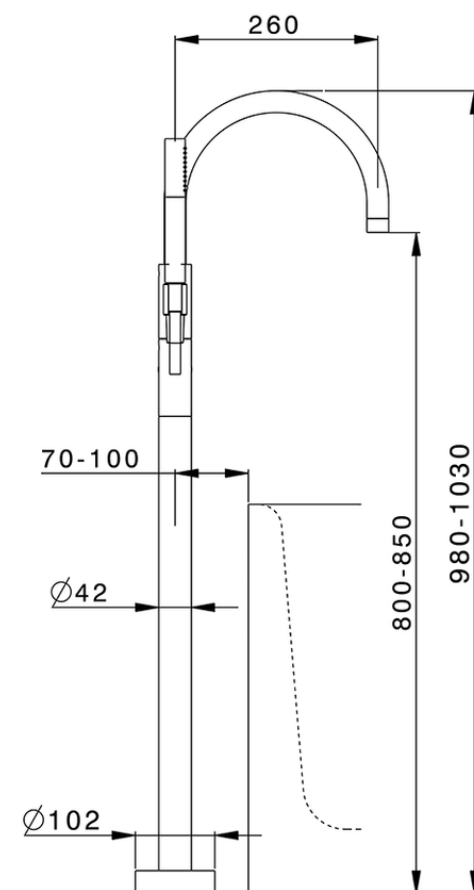

**Exposed part for single-lever bath shower mixer NUOVA LESS\_LN014200**

LN014200

<https://en.cisal.it/exposed-part-for-single-lever-bath-shower-mixer-nuova-less-ln014200>

ZA004510

<https://en.cisal.it/concealed-part-single-lever-free-standing-concealed-za004510>