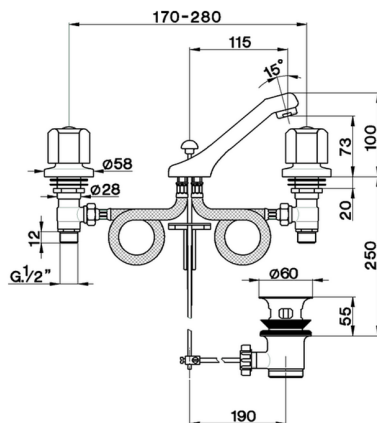

## Washbasin 3-holes mixer TR\_TR001011

MODEL **TR001011**

Washbasin 3-holes mixer, with automatic 1"1/4  
automatic pop-up waste, without handles

AVAILABLE FINISHINGS

CHARACTERISTICS

2026-06-13