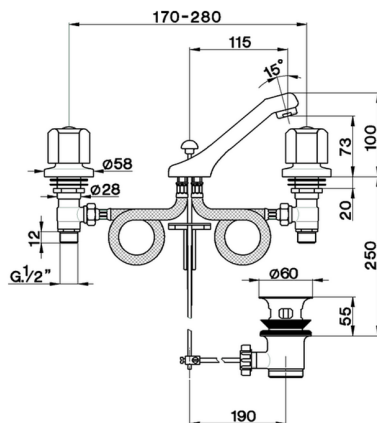

Washbasin 3-holes mixer TR_TR001011

MODEL **TR001011**

Washbasin 3-holes mixer, with automatic 1"1/4
automatic pop-up waste, without handles

AVAILABLE FINISHINGS

CHARACTERISTICS

2026-04-08