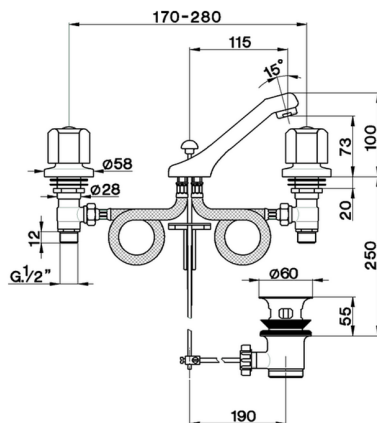

## Washbasin 3-holes mixer TR\_TR001011

MODEL **TR001011**

Washbasin 3-holes mixer, with automatic 1"1/4  
automatic pop-up waste, without handles

AVAILABLE FINISHINGS

CHARACTERISTICS

2026-04-28