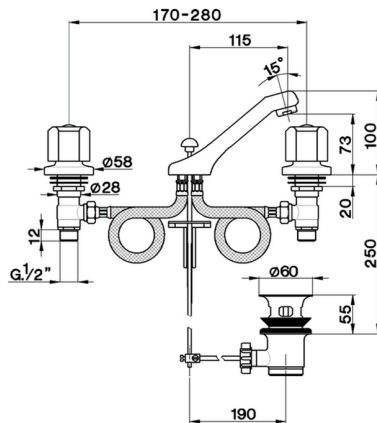

Washbasin 3-holes mixer TR_TR001011

MODEL **TR001011**

Washbasin 3-holes mixer, with automatic 1"1/4
automatic pop-up waste, without handles

AVAILABLE FINISHINGS

CHARACTERISTICS

2026-05-19