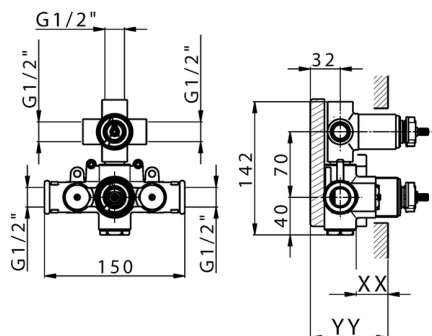

## Concealed thermostatic shower valve, 3-outlets CONCEALED\_ZA018201

MODEL **ZA018201**

Concealed thermostatic shower valve, 3-outlets, with 1/2" 3 outlet devia-stop cartridge, without trim kit

AVAILABLE FINISHINGS

CHARACTERISTICS

Concealed **1**  
 Cartridge Spare Parts **24.04A.PP**  
**8x20 Plus P Thermostatic Valve**

Piastra/Plate/Plaque/Platte/Placa  
 2-3mm: XX 25-40 YY 76-91  
 10 mm: XX 16-31 YY 65-80