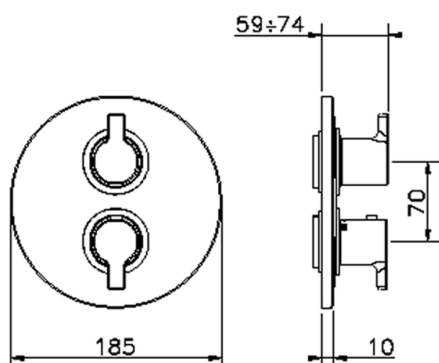

Thermostatic

The Cisal thermostatic is your personal water manager, helping you to handle, control and save water and energy.