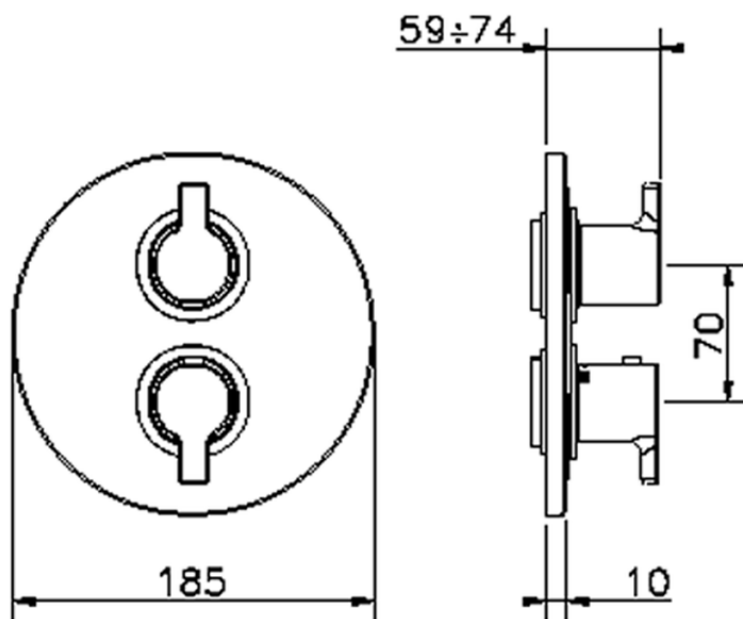

Exposed part for con.thermo.shower valve, 3-outlet TENDER_C2018200

C2018200

<https://en.cisal.it/exposed-part-for-con-thermo-shower-valve-3-outlet-tender-c2018200>

Piastra/Plate/Plaque/Platte/Placa

2-3mm: XX 25-40 YY 76-91

10 mm: XX 16-31 YY 65-80

ZA018201

<https://en.cisal.it/concealed-thermostatic-shower-valve-3-outlets-concealed-za018201>

2026-06-13