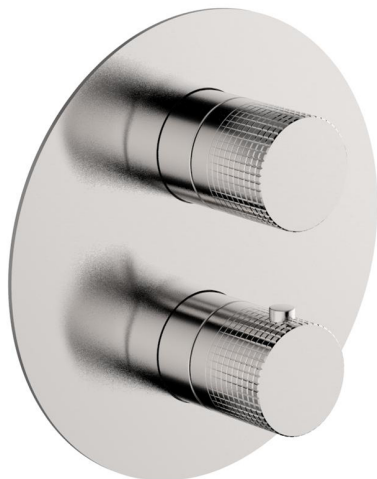

Exposed part for Thermostatic One Box Valve NUANCE X32_X10BT030

MODEL **X10BT030**

Exposed part for Thermostatic One Box Valve, with 1-2-3 outlet deviator, Minimum depth of installation: 67 mm, without concealed part - Inox AISI 316L, for items ZA00B030-ZA00B031

AVAILABLE FINISHINGS

-  **5H** 5H Dark Brass Brushed
-  **5L** 5L Brushed Black Titanium
-  **5N** 5N Brushed Rose Gold
-  **D1** D1 Brushed Inox

CHARACTERISTICS

Cartridge Spare Parts **24.04A.PP**

8x20 Plus P Thermostatic Valve

Installation **Concealed**

Required concealed parts **ZA00B031**

ZA00B030

DeviaStop

The Cisal Devia Stop technology allows to adjust the water flow and to direct it to the selected output point (overhead soaker, hand shower, etc).

Thermostatic

The Cisal thermostatic is your personal water manager, helping you to handle, control and save water and energy.

Exposed part for Thermostatic One Box Valve NUANCE X32_X10BT030

X10BT030

<https://en.cisal.it/exposed-part-for-thermostatic-one-box-valve-nuance-x32x10bt030>