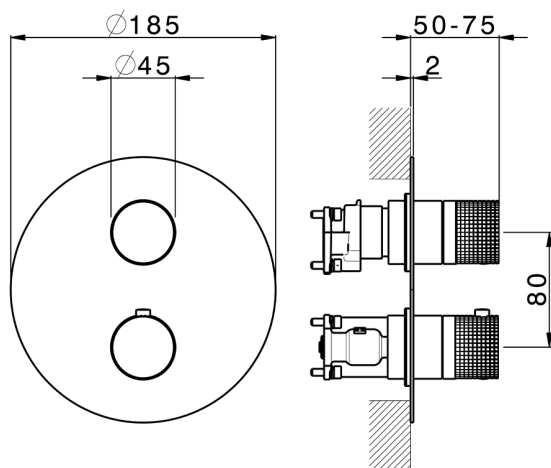

Exposed part for Thermostatic One Box Valve NUANCE X32_X10BT030

MODEL **X10BT030**

Exposed part for Thermostatic One Box Valve, with 1-2-3 outlet deviator, Minimum depth of installation: 67 mm, without concealed part - Inox AISI 316L, for items ZA00B030-ZA00B031

AVAILABLE FINISHINGS

-  **5H** 5H Dark Brass Brushed
-  **5L** 5L Brushed Black Titanium
-  **5N** 5N Brushed Rose Gold
-  **D1** D1 Brushed Inox

CHARACTERISTICS

Cartridge Spare Parts **24.04A.PP**

8x20 Plus P Thermostatic Valve

Installation **Concealed**

Required concealed parts **ZA00B031**

ZA00B030

DeviaStop

The Cisal Devia Stop technology allows to adjust the water flow and to direct it to the selected output point (overhead soaker, hand shower, etc).