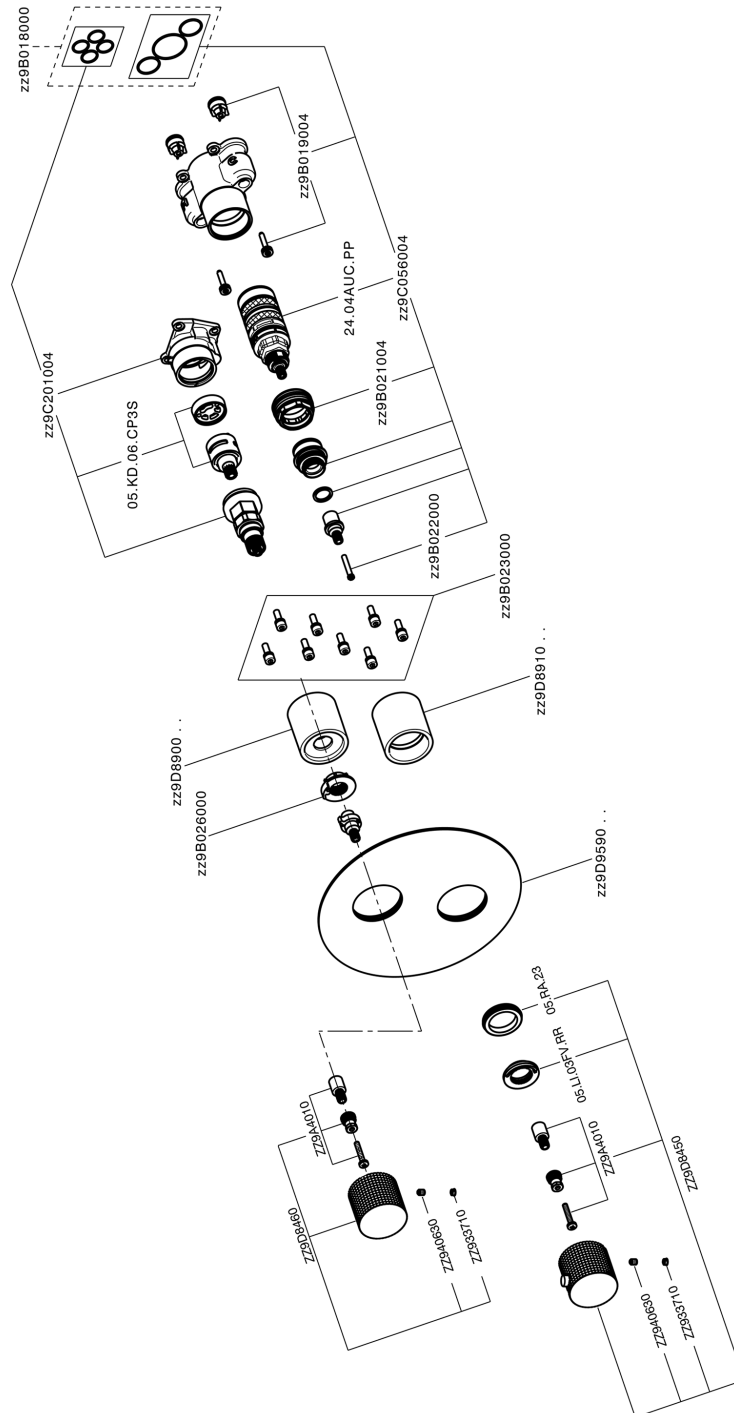

Exposed part for Thermostatic One Box Valve NUANCE X32_X10BT030

MODEL **X10BT030**

Exposed part for Thermostatic One Box Valve, with 1-2-3 outlet deviator, Minimum depth of installation: 67 mm, without concealed part - Inox AISI 316L, for items ZA00B030-ZA00B031

AVAILABLE FINISHINGS

-  **5H** 5H Dark Brass Brushed
-  **5L** 5L Brushed Black Titanium
-  **5N** 5N Brushed Rose Gold
-  **D1** D1 Brushed Inox

CHARACTERISTICS

Cartridge Spare Parts **24.04A.PP**

8x20 Plus P Thermostatic Valve

Installation **Concealed**

Required concealed parts **ZA00B031**

ZA00B030

DeviaStop

The Cisal Devia Stop technology allows to adjust the water flow and to direct it to the selected output point (overhead soaker, hand shower, etc).

Thermostatic

The Cisal thermostatic is your personal water manager, helping you to handle, control and save water and energy.

Exposed part for Thermostatic One Box Valve NUANCE X32_X10BT030

X10BT030

<https://en.cisal.it/exposed-part-for-thermostatic-one-box-valve-nuance-x32x10bt030>