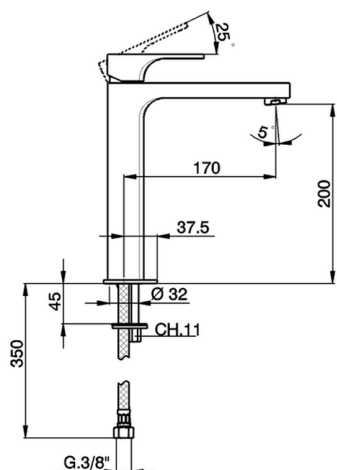

## Single lever tall basin mixer CUBIC\_CU003541

MODEL **CU003541**

Single lever tall basin mixer, without automatic pop-up waste, G.3/8" stainless steel flexible hoses

### CHARACTERISTICS

Cartridge Spare Parts **ZZ94240000**

**25 mm Cartridge**

## Single lever tall basin mixer CUBIC\_CU003541

CU003541

<https://en.cisal.it/single-lever-tall-basin-mixer-cubicc003541>

2024-09-16