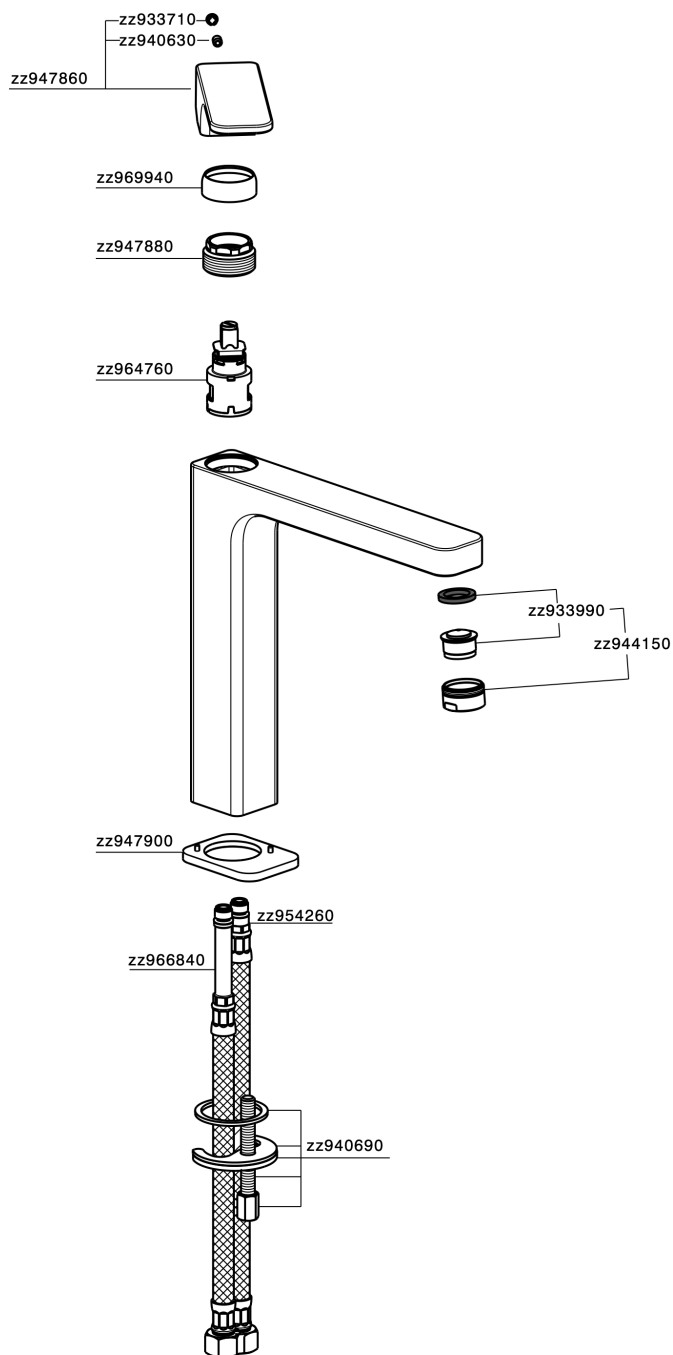

## Single lever tall basin mixer CUBIC\_CU003541

MODEL **CU003541**

Single lever tall basin mixer, without automatic pop-up waste, G.3/8" stainless steel flexible hoses

### CHARACTERISTICS

Cartridge Spare Parts **ZZ94240000**

**25 mm Cartridge**

## Single lever tall basin mixer CUBIC\_CU003541

CU003541

<https://en.cisal.it/single-lever-tall-basin-mixer-cubicc003541>

2024-09-16