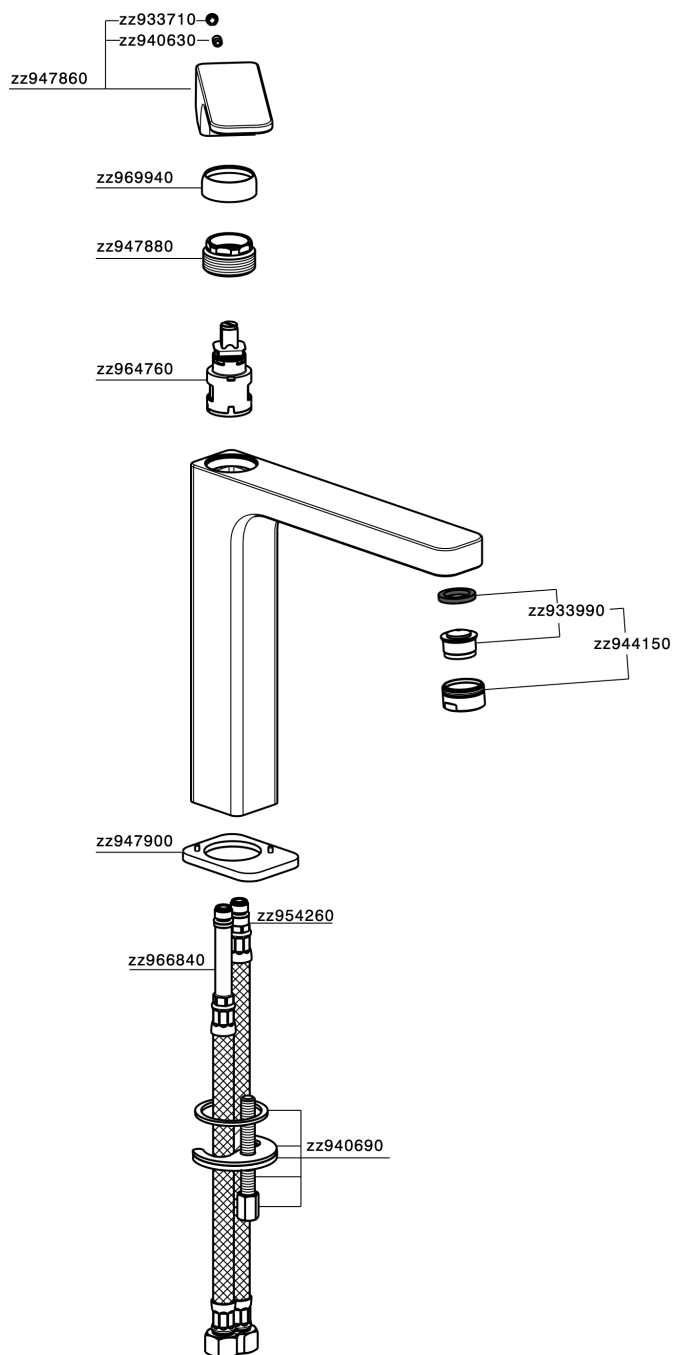

Single lever tall basin mixer CUBIC_CU003541

CU003541

<https://en.cisal.it/single-lever-tall-basin-mixer-cubiccu003541>

2024-09-16