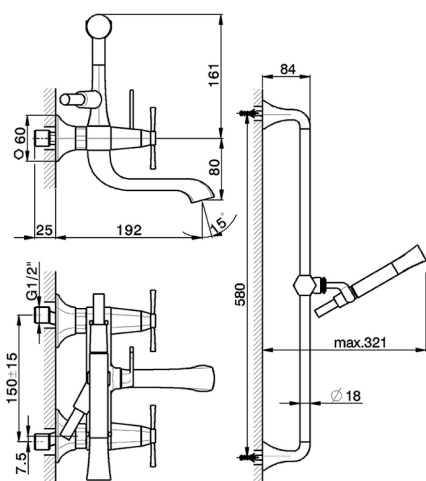

Bath mixer, with shower set **CHERIE_CX000060**

MODEL **CX000060**

Bath mixer, with shower set, 58 cm slide Rail with bracket, Chérie Brass one spray handshower, 150 cm SUPREME smooth flexible hose

AVAILABLE FINISHINGS

- 
6T 6T Chrome/Matt Black
- 
7C 7C Gold/Matt Black
- 
7D 7D Polished Nickel/Matt Black
- 
7E 7E Rose Gold/Matt Black

CHARACTERISTICS

2026-04-08