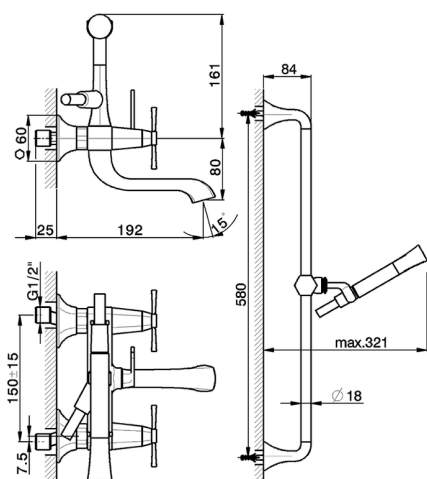

CHARACTERISTICS

2026-05-19