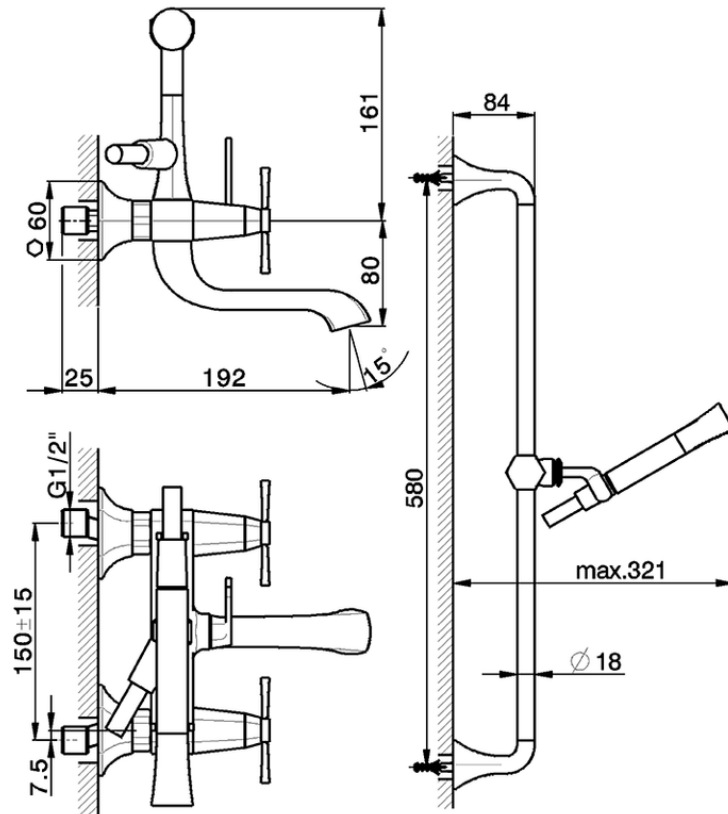

Bath mixer, with shower set CHERIE_CX000060

CX000060

<https://en.cisal.it/bath-mixer-with-shower-set-cherie-cx000060>

2026-04-08