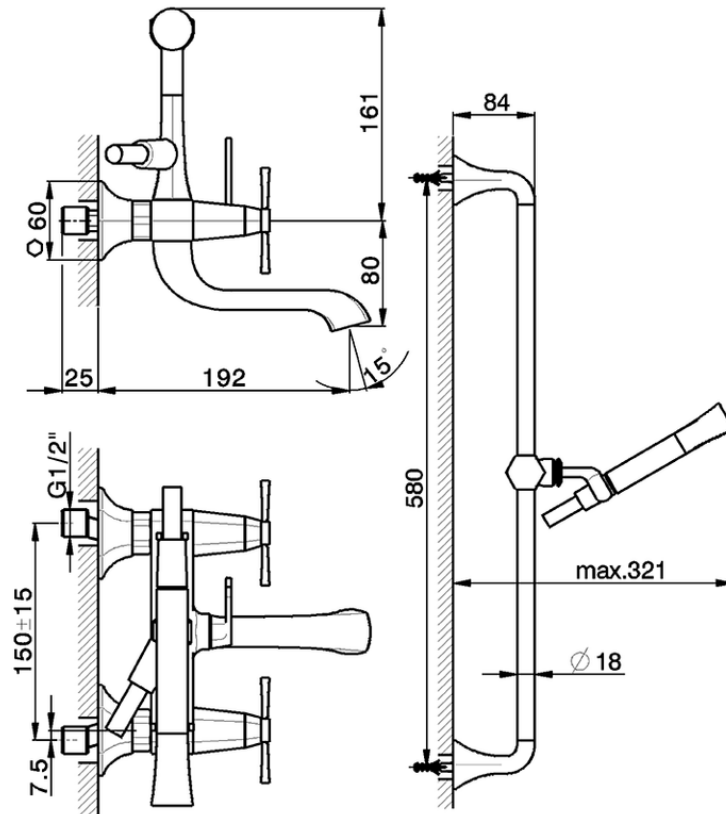

Bath mixer, with shower set CHERIE_CX000060

CX000060

<https://en.cisal.it/bath-mixer-with-shower-set-cherie-cx000060>

2026-04-28