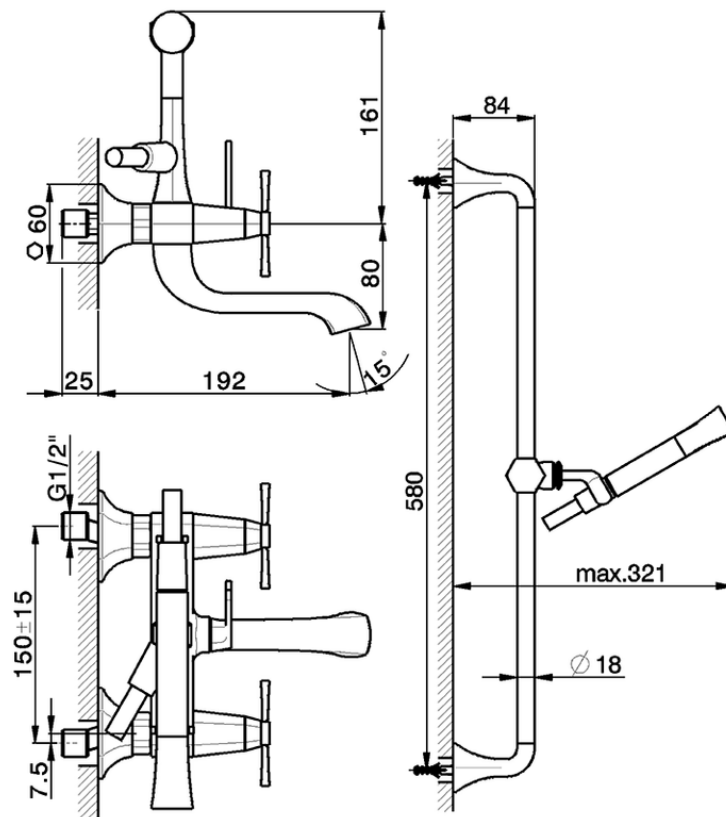

Bath mixer, with shower set CHERIE_CX000060

CX000060

<https://en.cisal.it/bath-mixer-with-shower-set-cherie-cx000060>

2026-06-13