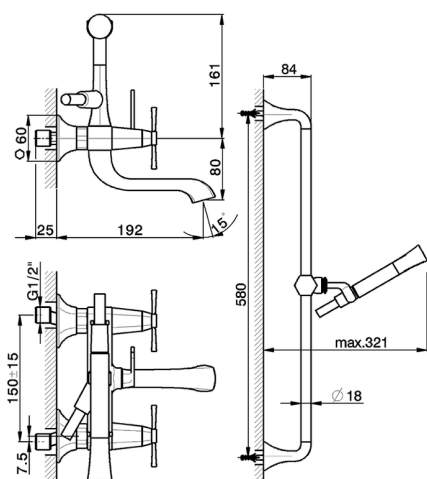

Bath mixer, with shower set **CHERIE_CX000060**

MODEL **CX000060**

Bath mixer, with shower set, 58 cm slide Rail with bracket, Chérie Brass one spray handshower, 150 cm SUPREME smooth flexible hose

AVAILABLE FINISHINGS

- 
6T 6T Chrome/Matt Black
- 
7C 7C Gold/Matt Black
- 
7D 7D Polished Nickel/Matt Black
- 
7E 7E Rose Gold/Matt Black

CHARACTERISTICS

2026-04-28