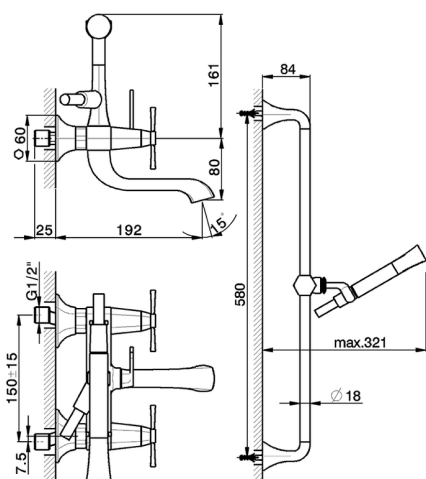

Bath mixer, with shower set **CHERIE_CX000060**

MODEL **CX000060**

Bath mixer, with shower set, 58 cm slide Rail with bracket, Chérie Brass one spray handshower, 150 cm SUPREME smooth flexible hose

AVAILABLE FINISHINGS

- **6T** 6T Chrome/Matt Black
- **7C** 7C Gold/Matt Black
- **7D** 7D Polished Nickel/Matt Black
- **7E** 7E Rose Gold/Matt Black

CHARACTERISTICS

2026-04-08