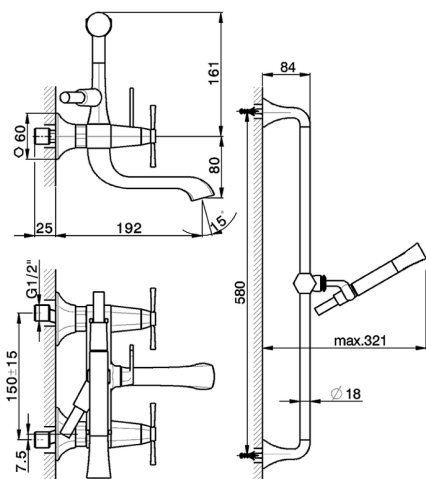

Bath mixer, with shower set **CHERIE_CX000060**

MODEL **CX000060**

Bath mixer, with shower set, 58 cm slide Rail with bracket, Chérie Brass one spray handshower, 150 cm SUPREME smooth flexible hose

AVAILABLE FINISHINGS

- 
6T 6T Chrome/Matt Black
- 
7C 7C Gold/Matt Black
- 
7D 7D Polished Nickel/Matt Black
- 
7E 7E Rose Gold/Matt Black

CHARACTERISTICS

2026-06-09