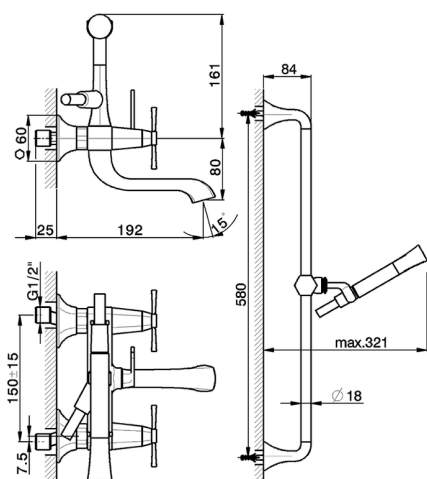

Bath mixer, with shower set **CHERIE_CX000060**

MODEL **CX000060**

Bath mixer, with shower set, 58 cm slide Rail with bracket, Chérie Brass one spray handshower, 150 cm SUPREME smooth flexible hose

AVAILABLE FINISHINGS

- 
6T 6T Chrome/Matt Black
- 
7C 7C Gold/Matt Black
- 
7D 7D Polished Nickel/Matt Black
- 
7E 7E Rose Gold/Matt Black

CHARACTERISTICS

2026-06-13