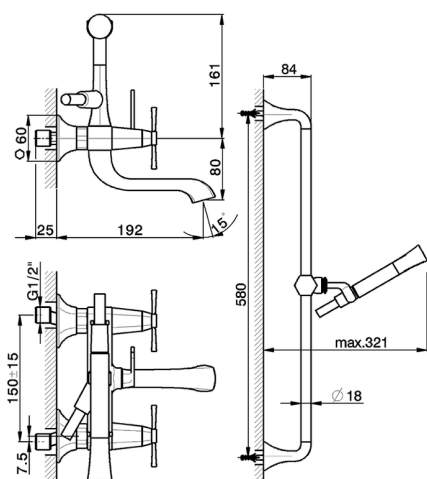

Bath mixer, with shower set **CHERIE_CX000060**

MODEL **CX000060**

Bath mixer, with shower set, 58 cm slide Rail with bracket, Chérie Brass one spray handshower, 150 cm SUPREME smooth flexible hose

AVAILABLE FINISHINGS

- 
6T 6T Chrome/Matt Black
- 
7C 7C Gold/Matt Black
- 
7D 7D Polished Nickel/Matt Black
- 
7E 7E Rose Gold/Matt Black

CHARACTERISTICS

2026-05-19