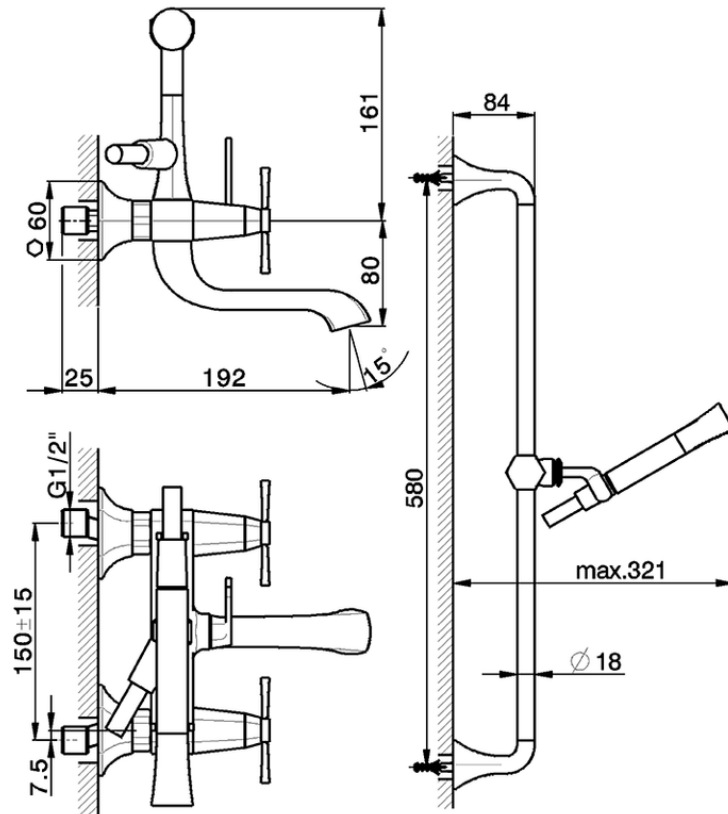

Bath mixer, with shower set CHERIE_CX000060

CX000060

<https://en.cisal.it/bath-mixer-with-shower-set-cherie-cx000060>

2026-05-19