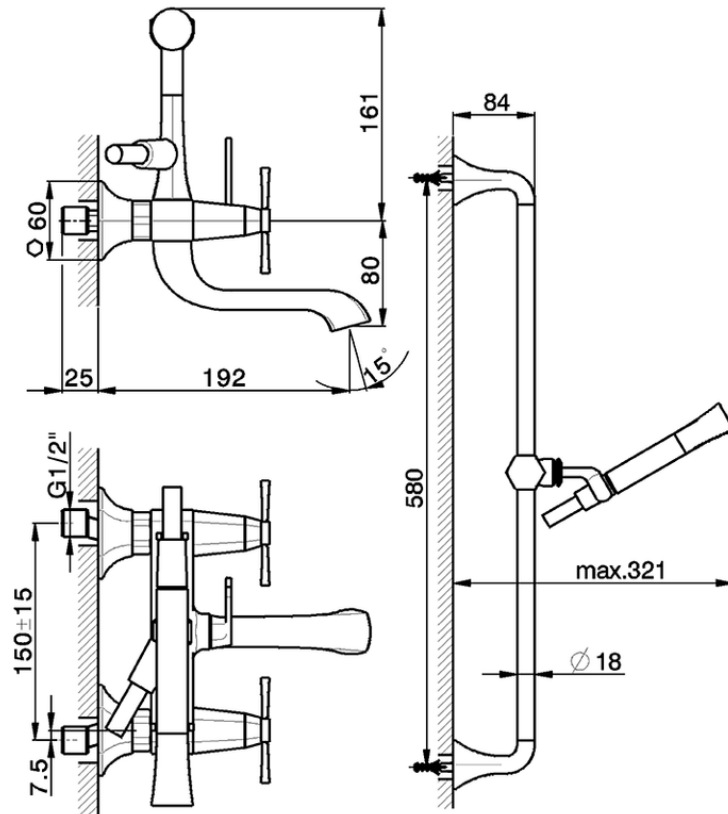

Bath mixer, with shower set CHERIE_CX000060

CX000060

<https://en.cisal.it/bath-mixer-with-shower-set-cherie-cx000060>

2026-06-08