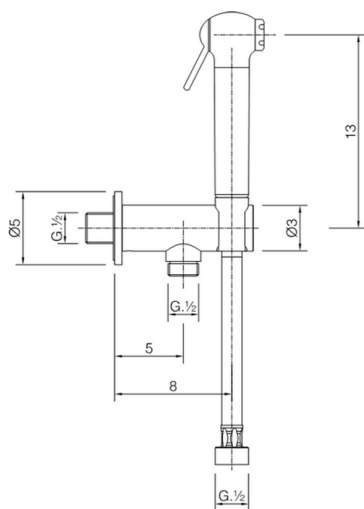

Hygienic Spray

Multi-jets hygienic hand shower, for personal hygiene care.

2025-04-25